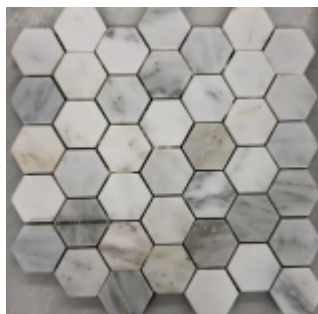

s-41312
Tile - BC Carrera
White Hexagon

100-238 - Shower Floor Grout