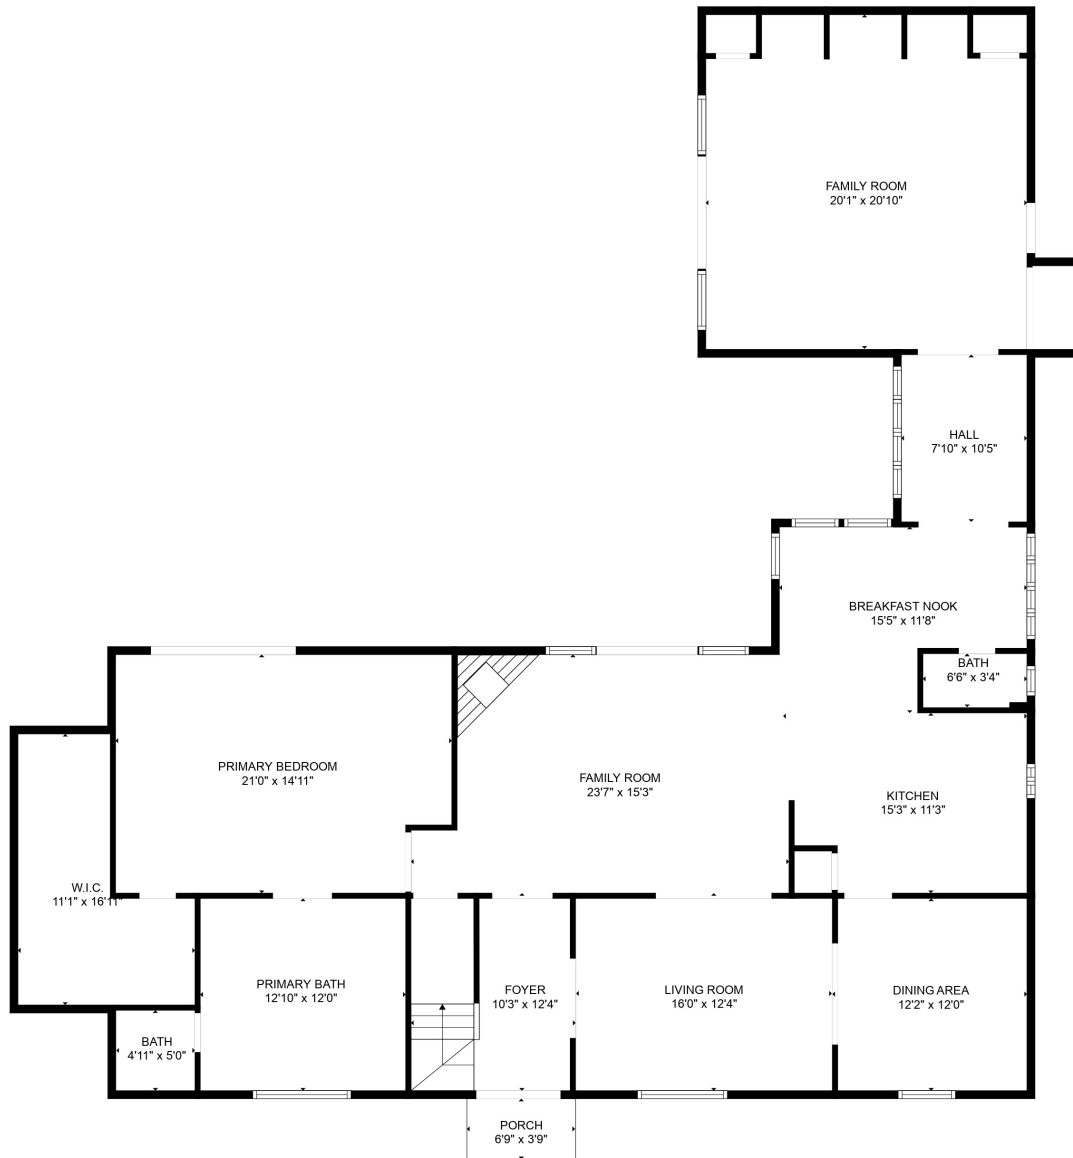

TOTAL: 3183 sq. ft
 FLOOR 1: 2298 sq. ft, FLOOR 2: 885 sq. ft
 EXCLUDED AREAS: PORCH: 26 sq. ft, LOW CEILING: 67 sq. ft

MEASUREMENTS ARE CALCULATED BY CUBICASA TECHNOLOGY. DEEMED HIGHLY RELIABLE BUT NOT GUARANTEED.