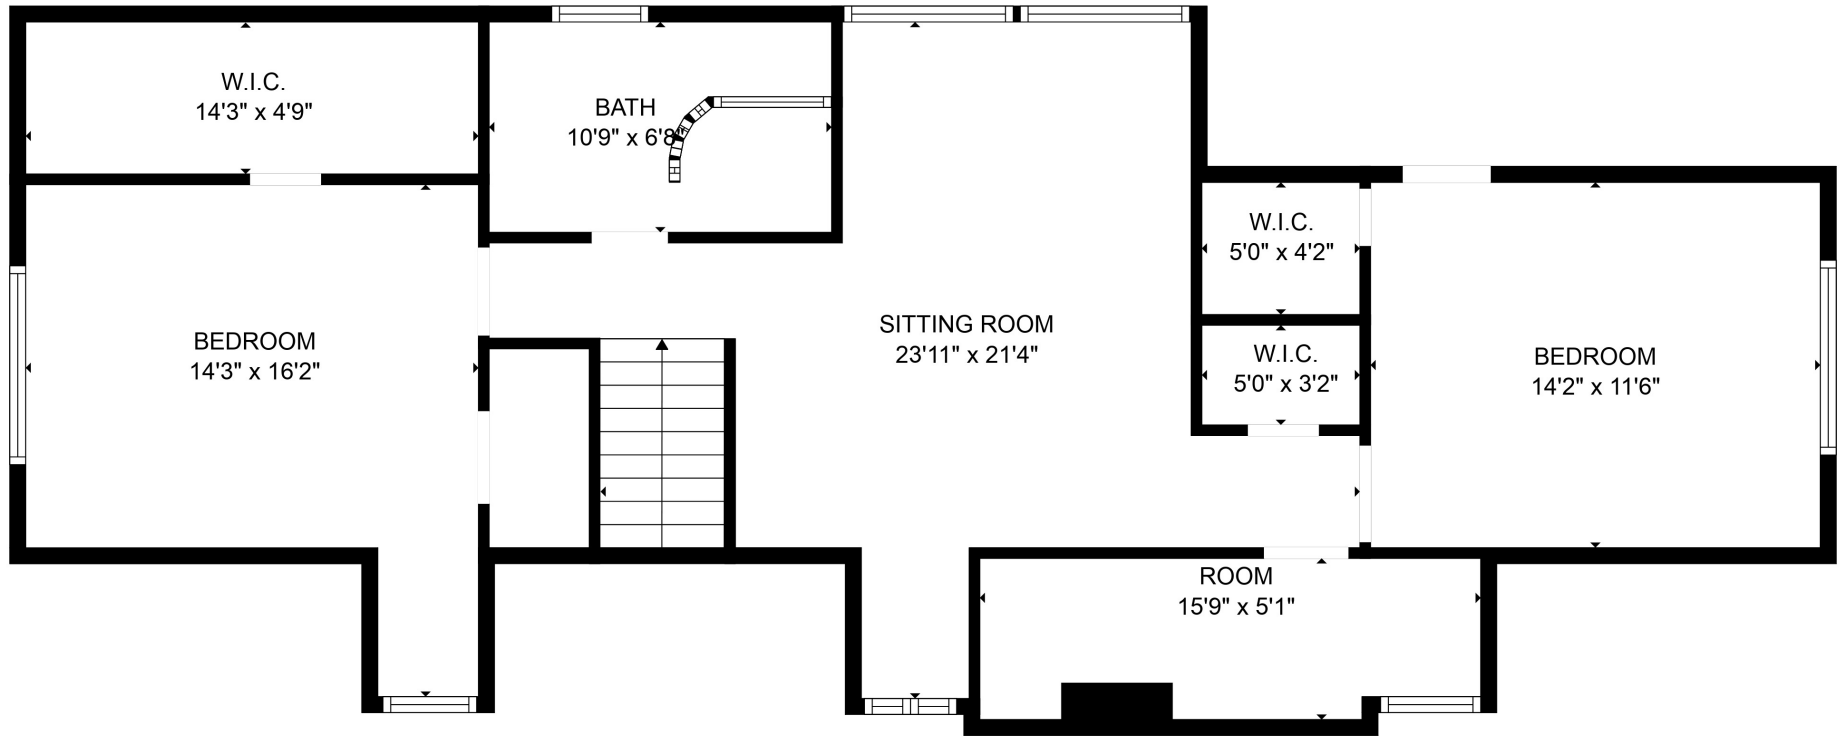

TOTAL: 3183 sq. ft
 FLOOR 1: 2298 sq. ft, FLOOR 2: 885 sq. ft
 EXCLUDED AREAS: PORCH: 26 sq. ft, LOW CEILING: 67 sq. ft

MEASUREMENTS ARE CALCULATED BY CUBICASA TECHNOLOGY. DEEMED HIGHLY RELIABLE BUT NOT GUARANTEED.