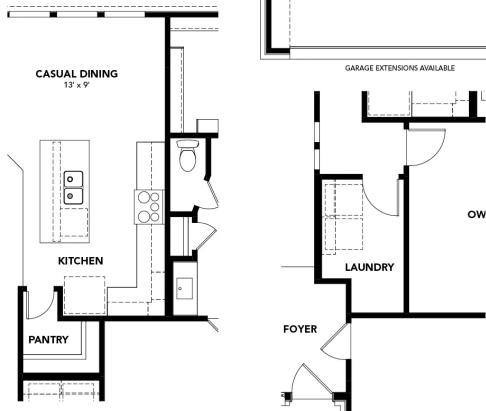

Hickory
Premier Series

2,470 Approx. SQ FT
4 Beds
3 Baths
2 - 3-Car Garage
2-Story

OPT. PANTRY LOCATION
(OWNER'S CLOSET ENLARGED)

OPT. OWNER'S ENTRY
WITH ENLARGED LAUNDRY

SECOND FLOOR

- * OPT. KITCHEN WITH BUILT-IN OVEN AND UPGRADED COOKTOP AVAILABLE
- SEE BLUEPRINTS
- * OPT. OWNER'S SHOWER SEAT AVAILABLE - SEE BLUEPRINTS

- * OPT. 2-STORY FAMILY WITH OPEN RAILING - SEE BLUEPRINTS