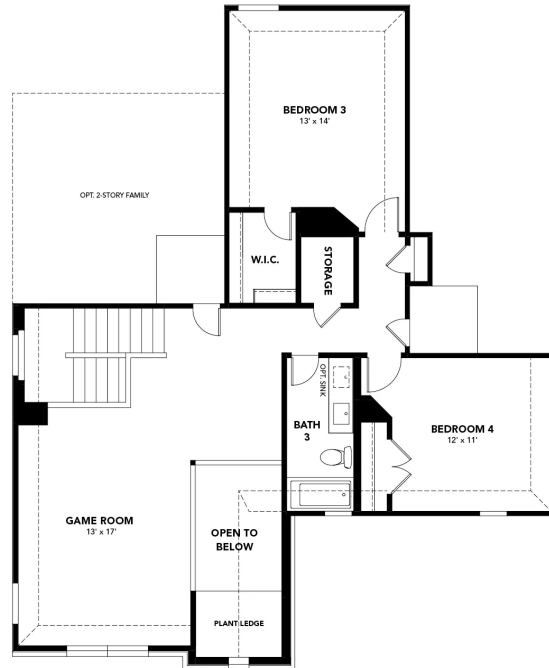

Hickory
Premier Series

2,470 Approx. SQ FT
4 Beds
3 Baths
2 - 3-Car Garage
2-Story

OPT. PANTRY LOCATION
(OWNER'S CLOSET ENLARGED)

OPT. OWNER'S ENTRY
WITH ENLARGED LAUNDRY

SECOND FLOOR

- * OPT. KITCHEN WITH BUILT-IN OVEN AND UPGRADED COOKTOP AVAILABLE
- SEE BLUEPRINTS
- * OPT. OWNER'S SHOWER SEAT AVAILABLE - SEE BLUEPRINTS

- * OPT. 2-STORY FAMILY WITH OPEN RAILING - SEE BLUEPRINTS