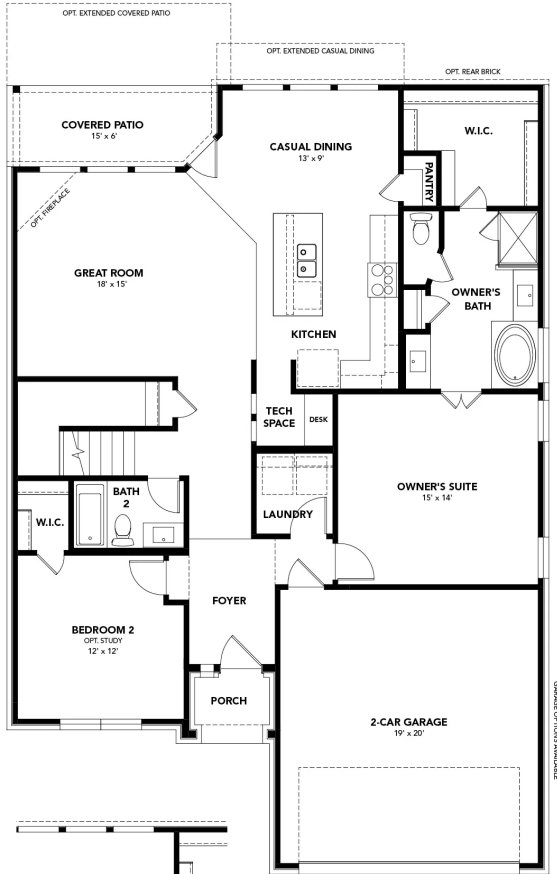

Hickory
Premier Series

2,470 Approx. SQ FT
4 Beds
3 Baths
2 - 3-Car Garage
2-Story

OPT. PANTRY LOCATION
(OWNER'S CLOSET ENLARGED)

OPT. OWNER'S ENTRY
WITH ENLARGED LAUNDRY

SECOND FLOOR

- * OPT. KITCHEN WITH BUILT-IN OVEN AND UPGRADED COOKTOP AVAILABLE
- SEE BLUEPRINTS
- * OPT. OWNER'S SHOWER SEAT AVAILABLE - SEE BLUEPRINTS

- * OPT. 2-STORY FAMILY WITH OPEN RAILING - SEE BLUEPRINTS