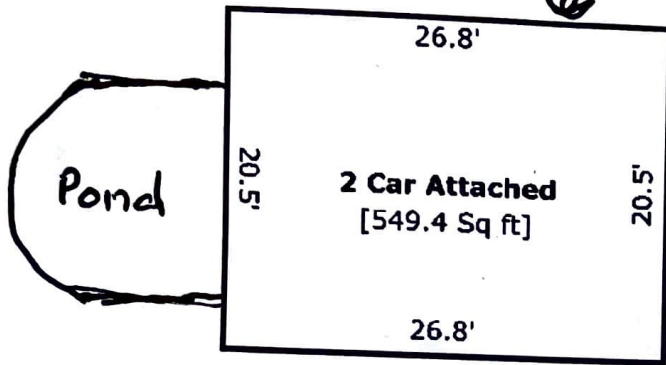

# 4039 BROWNING ST HOUSE SKETCH

Spiral Stairs

Stairs & Landing

Covered Breezeway

Summer Kitchen