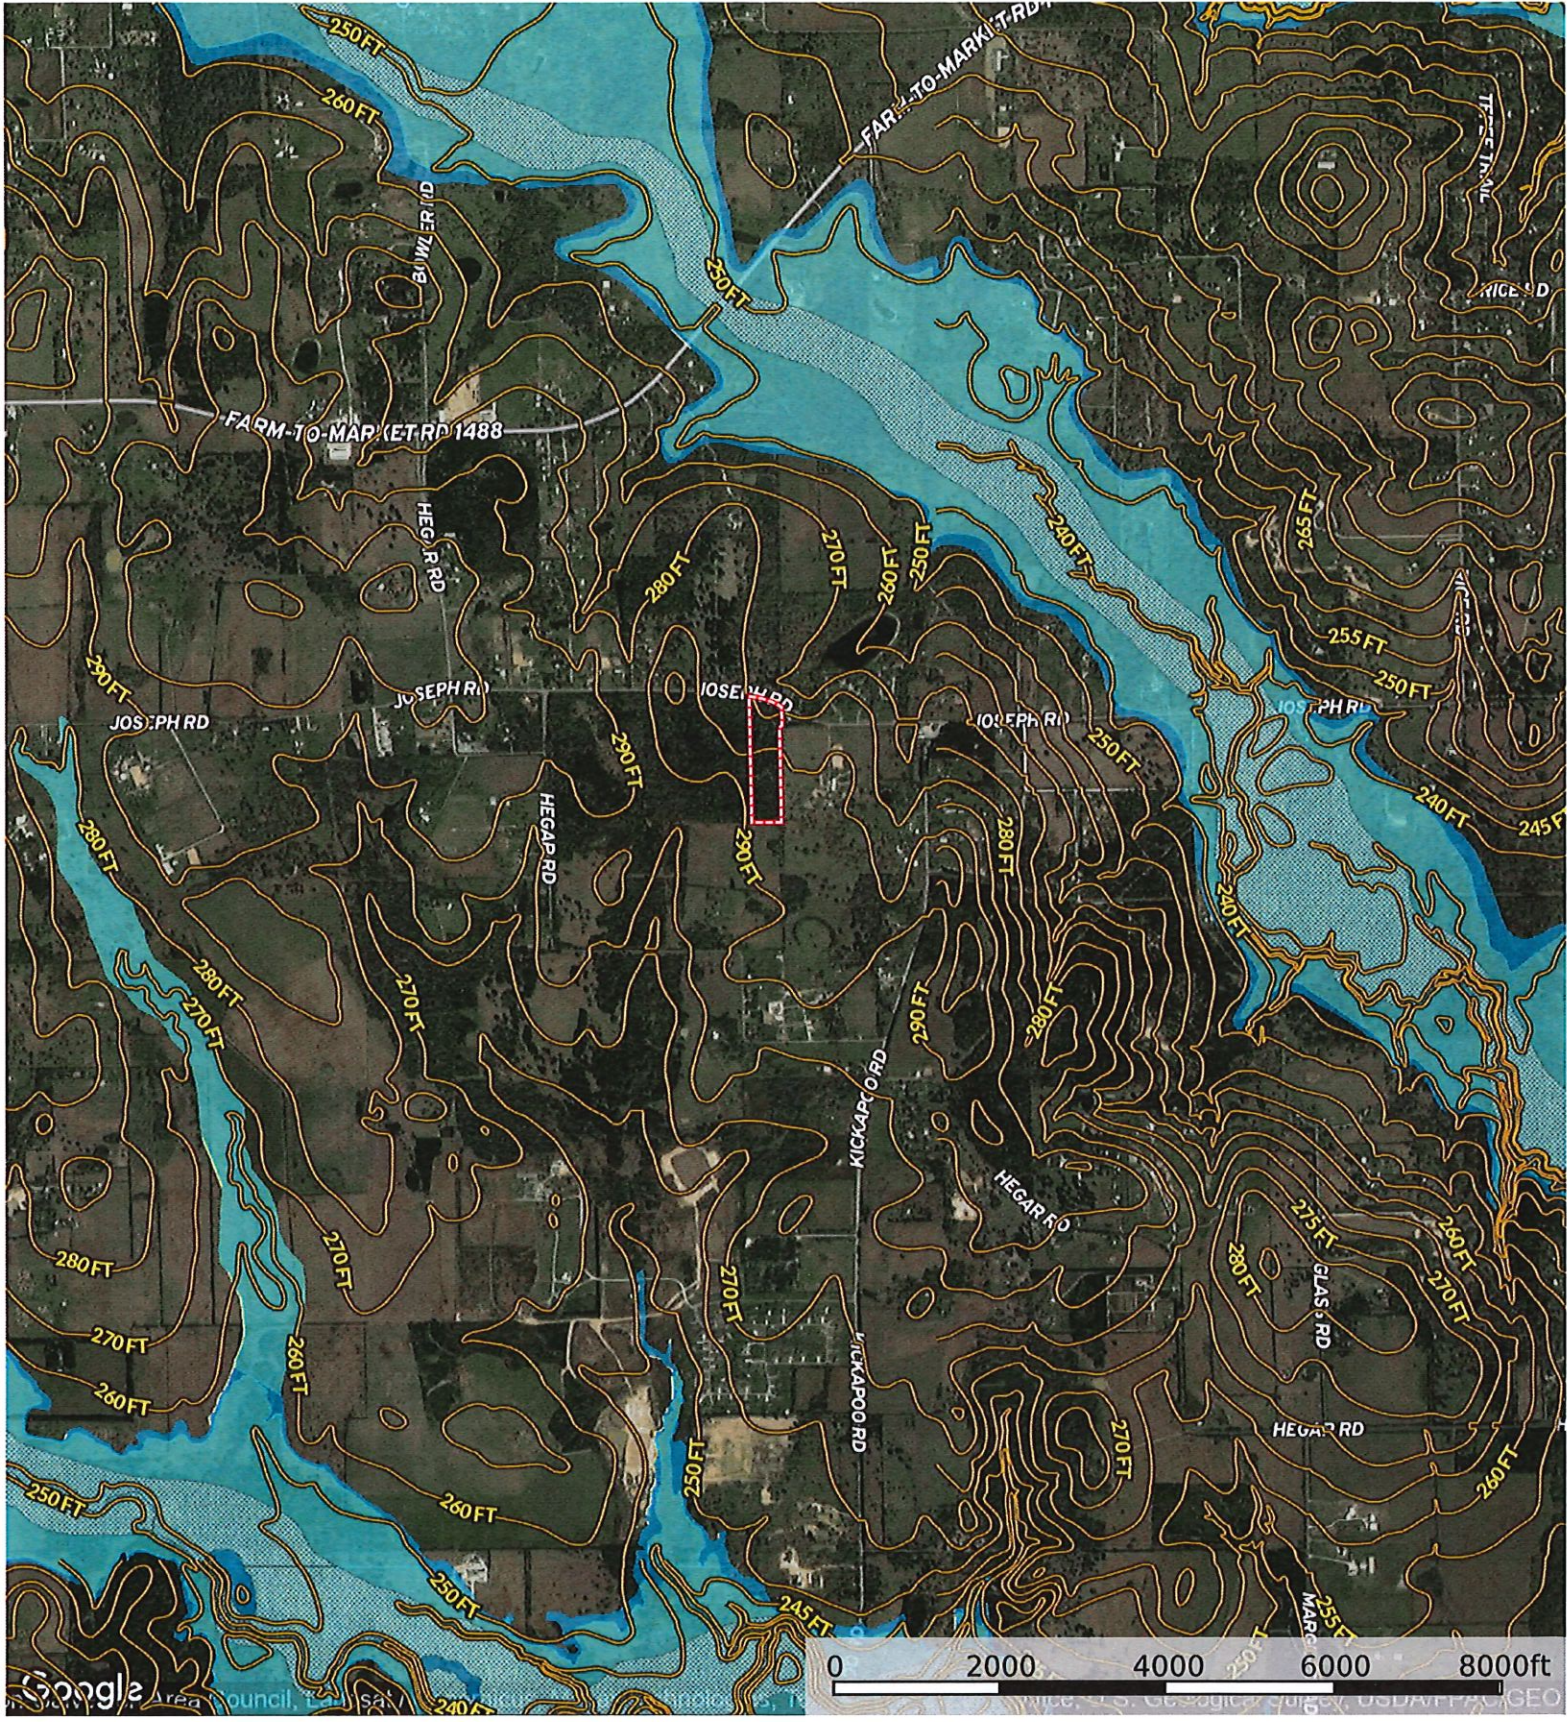

Joseph Rd. - Tract 1
Waller County, Texas, 11.5177 AC +/-

© 2023 Houston-Galveston Area Council, Maxar Technologies, Texas General Land Office, U.S. Geological Survey, USDA/FAC/SE

Boundary

M The information contained herein was obtained from sources deemed to be reliable. MapRight Services makes no warranties or guarantees as to the completeness or accuracy thereof.

Joseph Rd. - Tract 1
 Waller County, Texas, 11.7658 AC +/-

- Boundary
- 100 Year Floodplain
- 500 Year Floodplain
- Floodway
- Special
- Unmapped/ Not Included