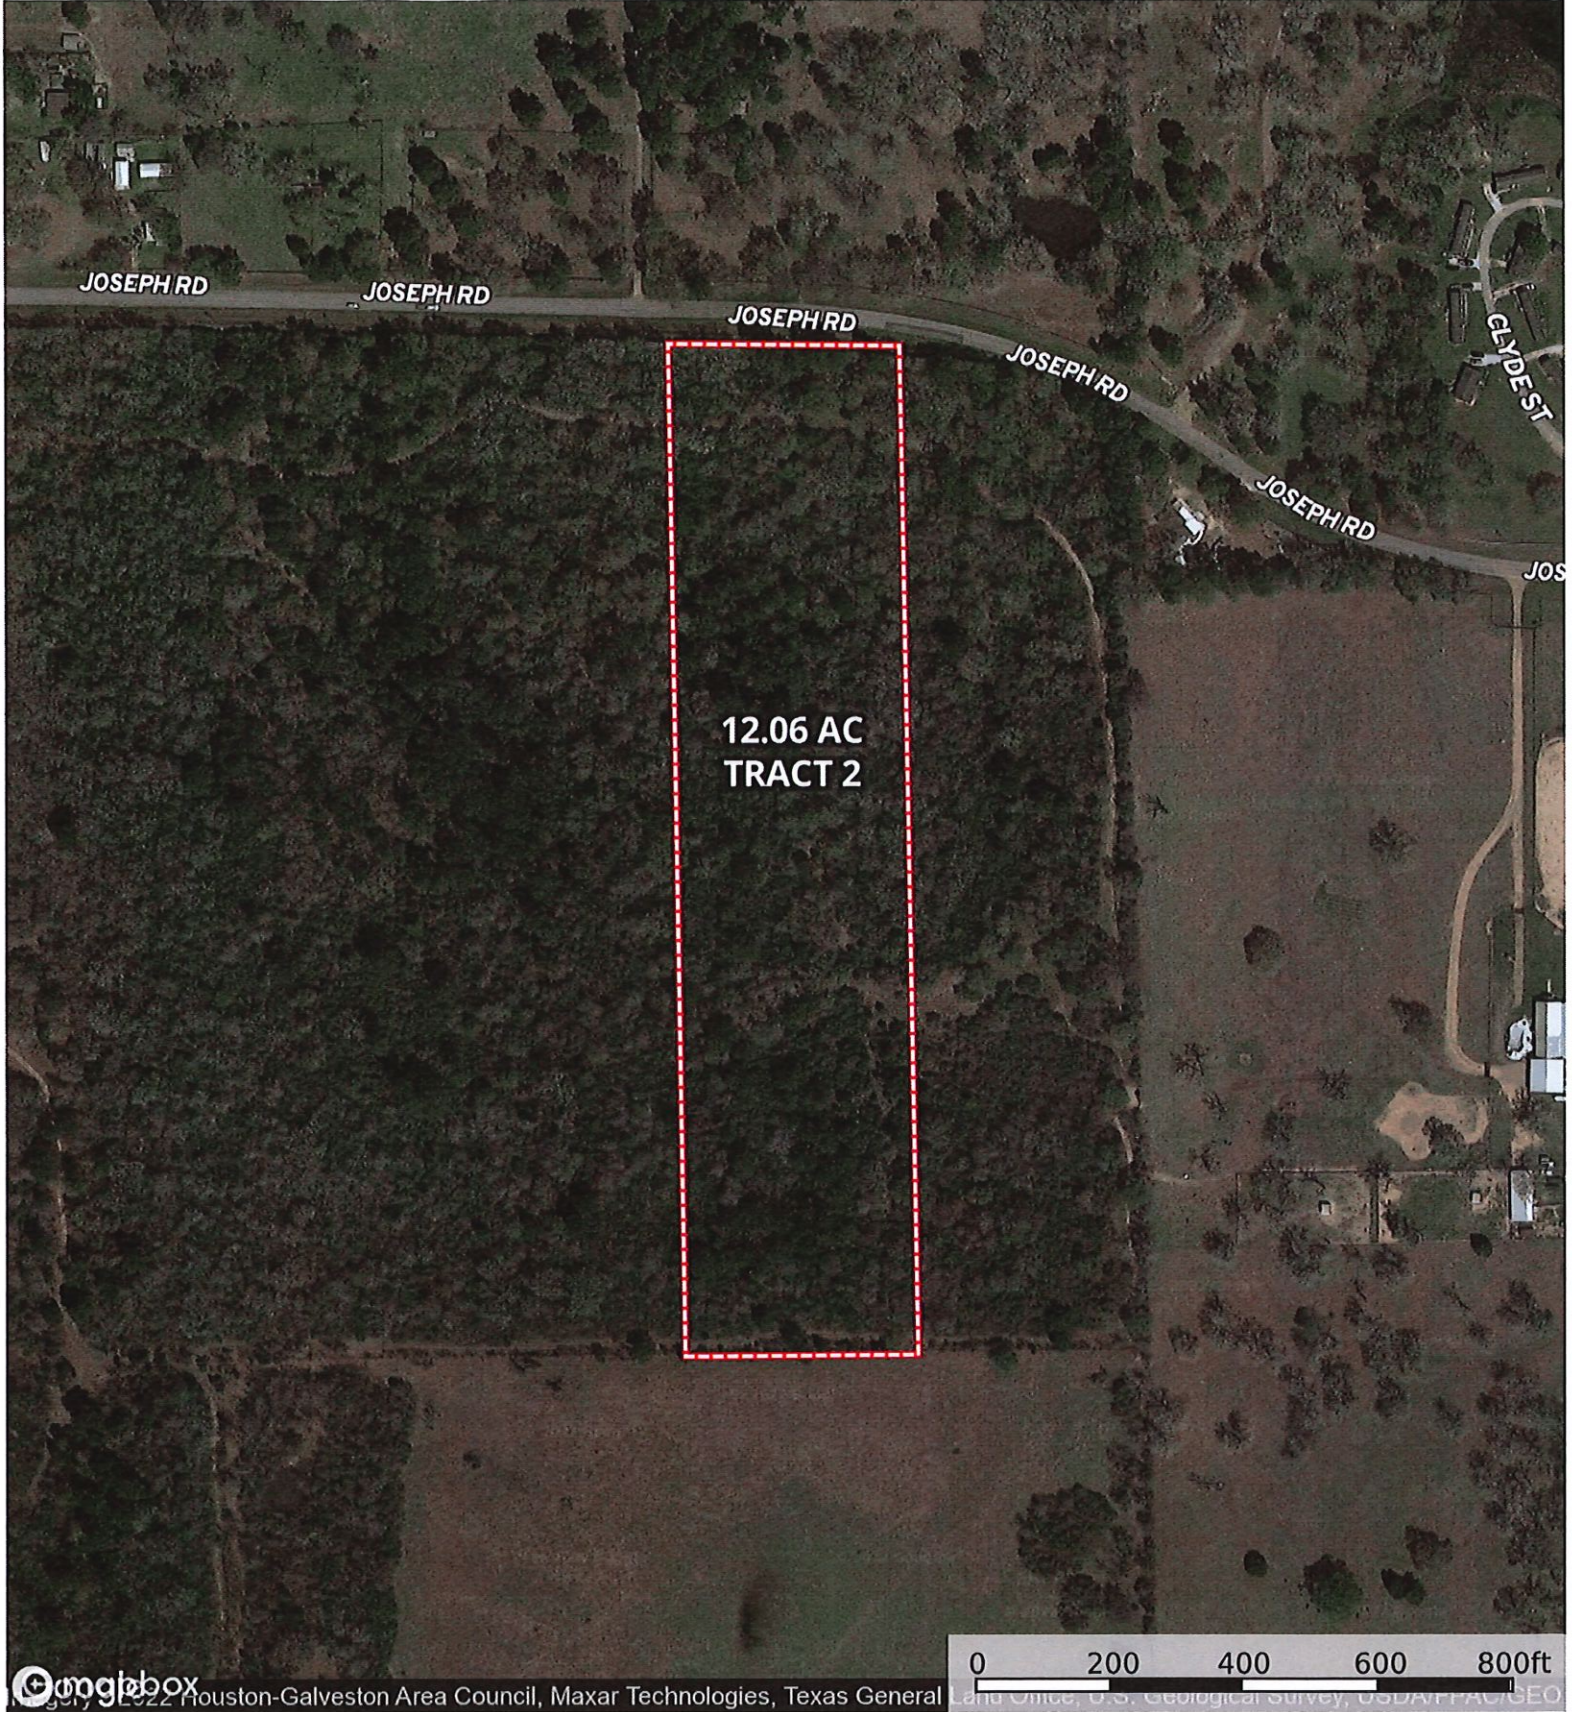

Joseph Rd. - Tract 2

Waller County, Texas, 12.061 AC +/-

© mapbox

Mapbox © 2022 Houston-Galveston Area Council, Maxar Technologies, Texas General

0 200 400 600 800ft

Boundary

M The information contained herein was obtained from sources deemed to be reliable. MapRight Services makes no warranties or guarantees as to the completeness or accuracy thereof.

Joseph Rd. - Tract 2
 Waller County, Texas, 12.061 AC +/-

- Boundary
- 100 Year Floodplain
- 500 Year Floodplain
- Floodway
- Special
- Unmapped/ Not Included