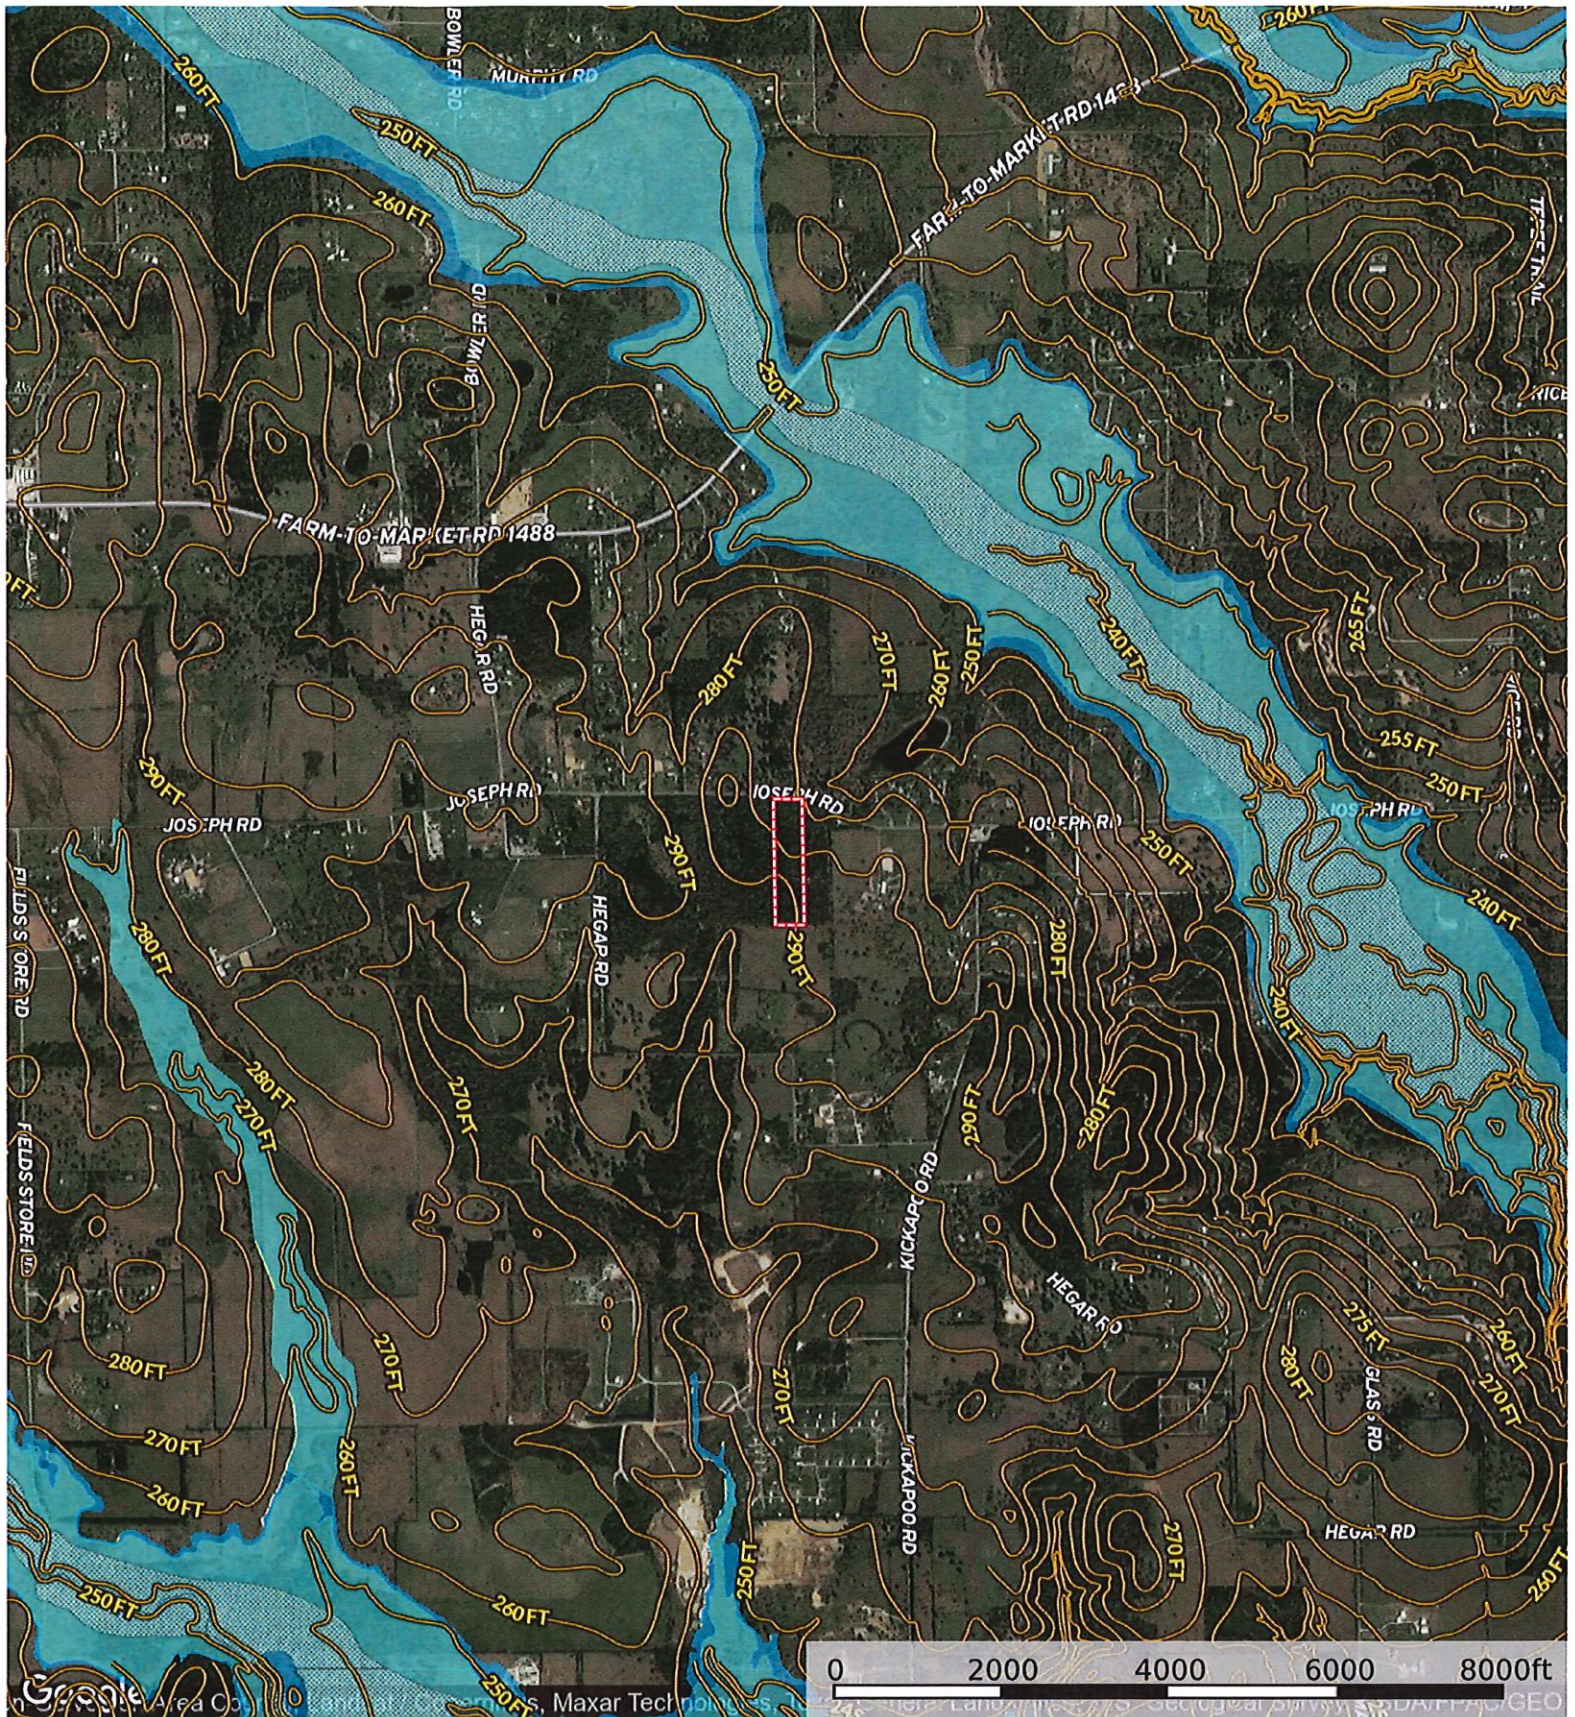

Joseph Rd. - Tract 2

Waller County, Texas, 12.061 AC +/-

© mapbox

Mapbox © 2022 Houston-Galveston Area Council, Maxar Technologies, Texas General

0 200 400 600 800ft

Boundary

M The information contained herein was obtained from sources deemed to be reliable. MapRight Services makes no warranties or guarantees as to the completeness or accuracy thereof.

Joseph Rd. - Tract 2
 Waller County, Texas, 12.061 AC +/-

- Boundary
- 100 Year Floodplain
- 500 Year Floodplain
- Floodway
- Special
- Unmapped/ Not Included