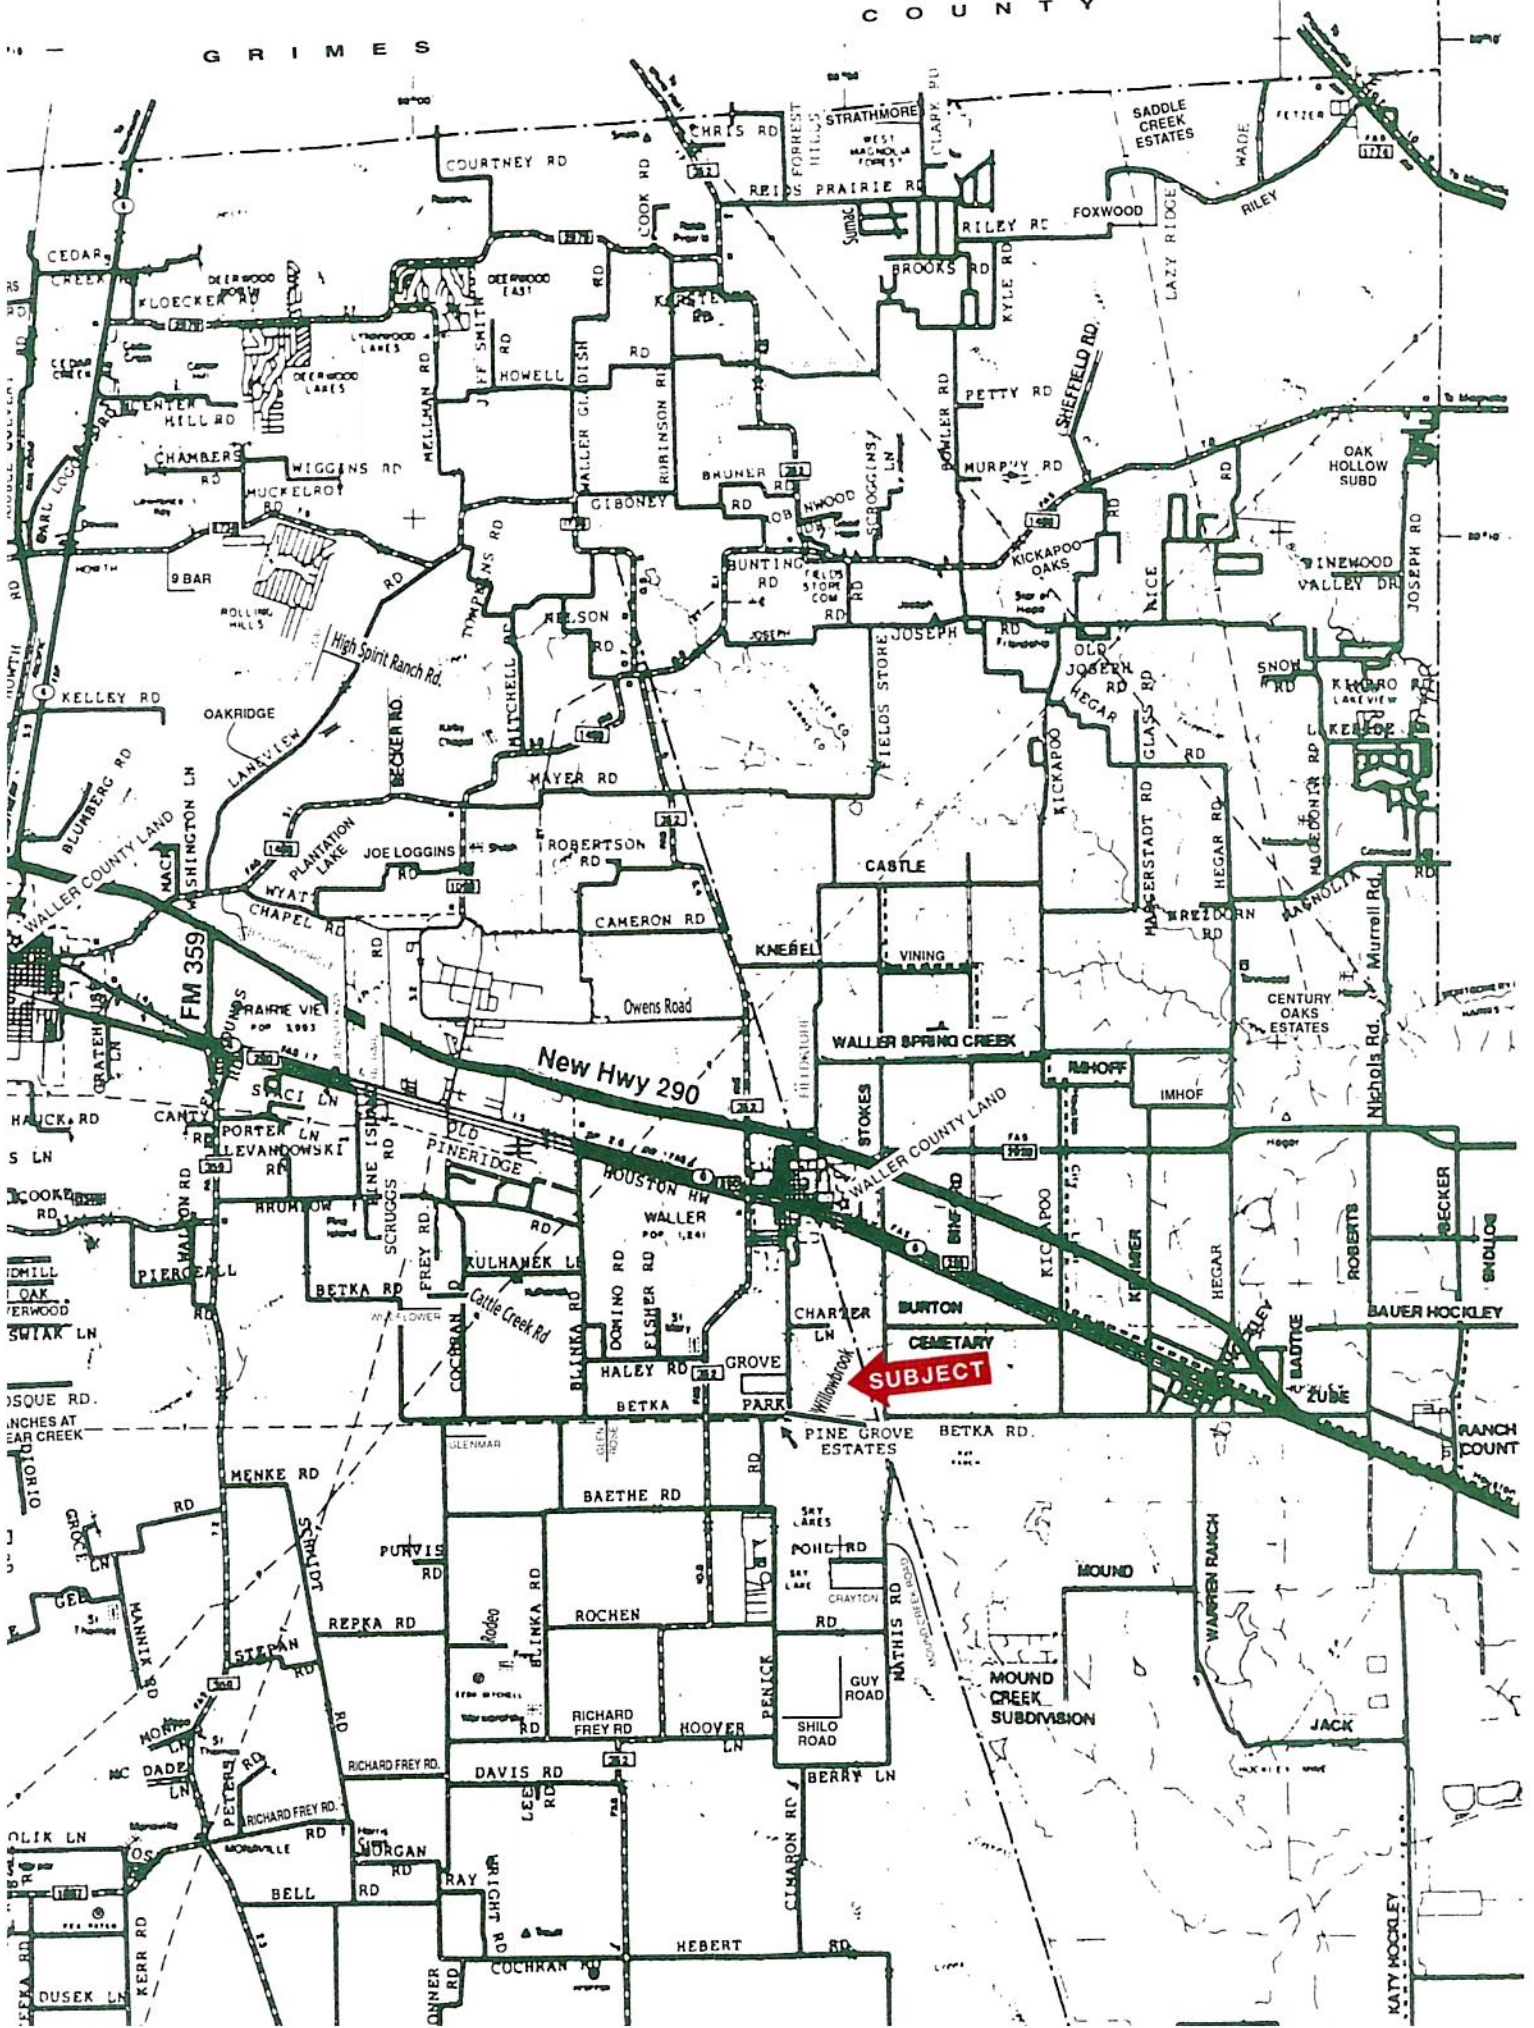

GRIMES COUNTY

**SUBJECT**

New Hwy 290

FM 359

CEMETARY

BETKA RD. ESTATES

MOUND CREEK SUBDIVISION

JACK