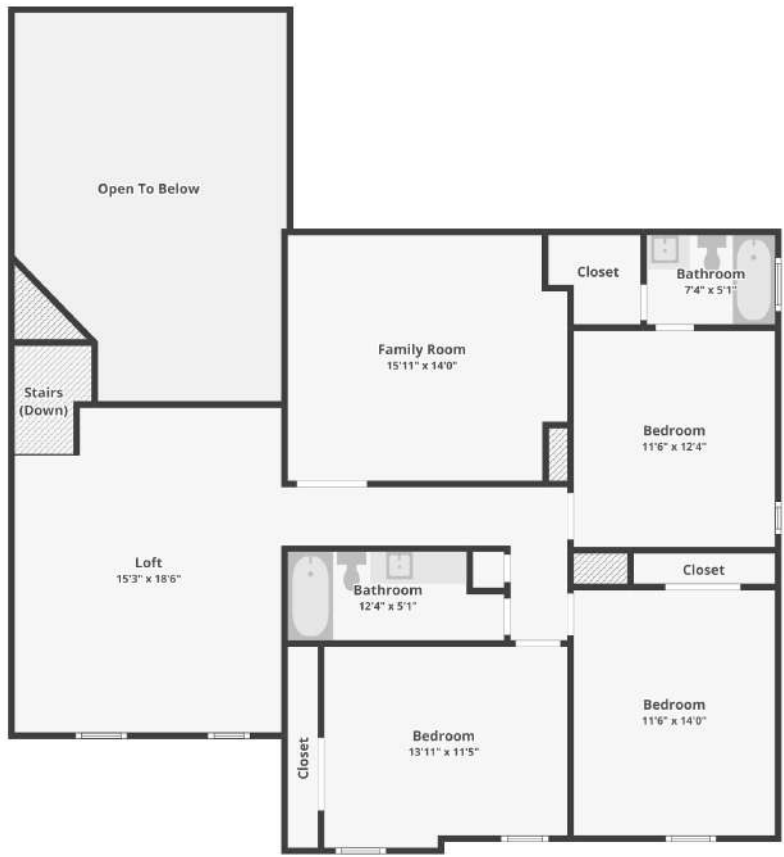

2315 Churchill Cove Ln, Houston, TX 77089

Floor 2