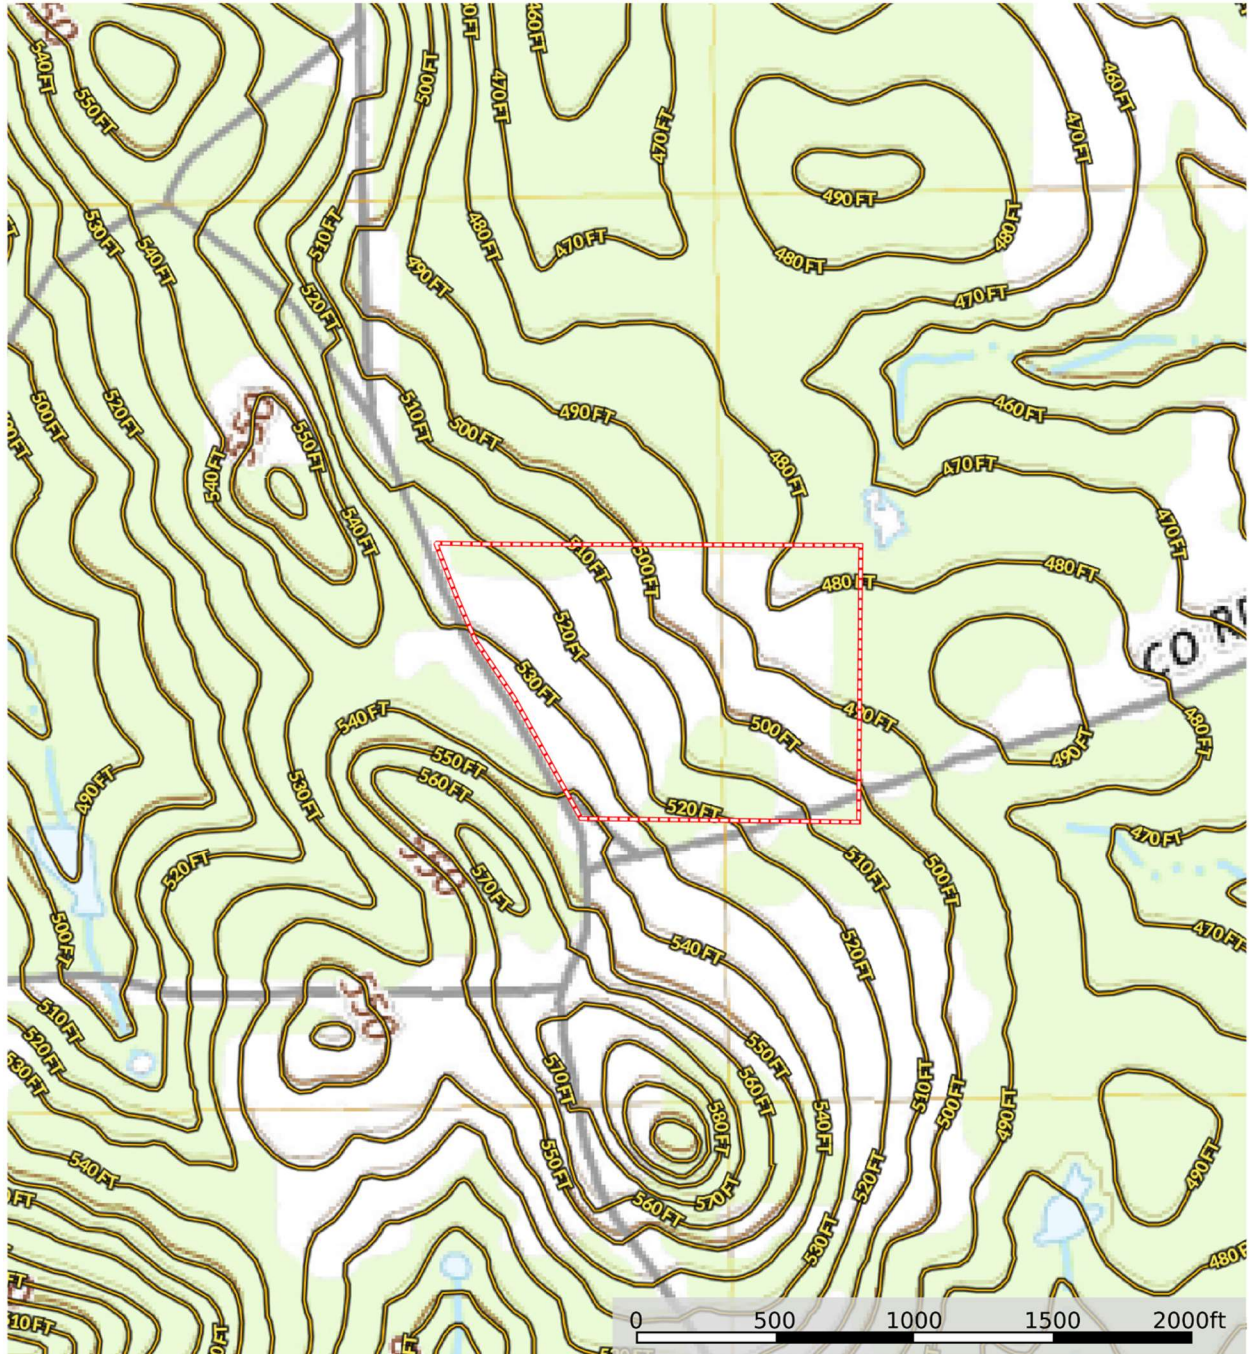

Tract 2

TOPO

Rusk County
30.11 +/- Acres

TBD CR 364 S

Henderson, TX 75654

Tract 2 - 30.1
+/- Acres

Data presented is for reference purposes only and cannot be guaranteed.

The information contained herein was obtained from sources deemed to be reliable. Land ID™ Services makes no warranties or guarantees as to the completeness or accuracy thereof.