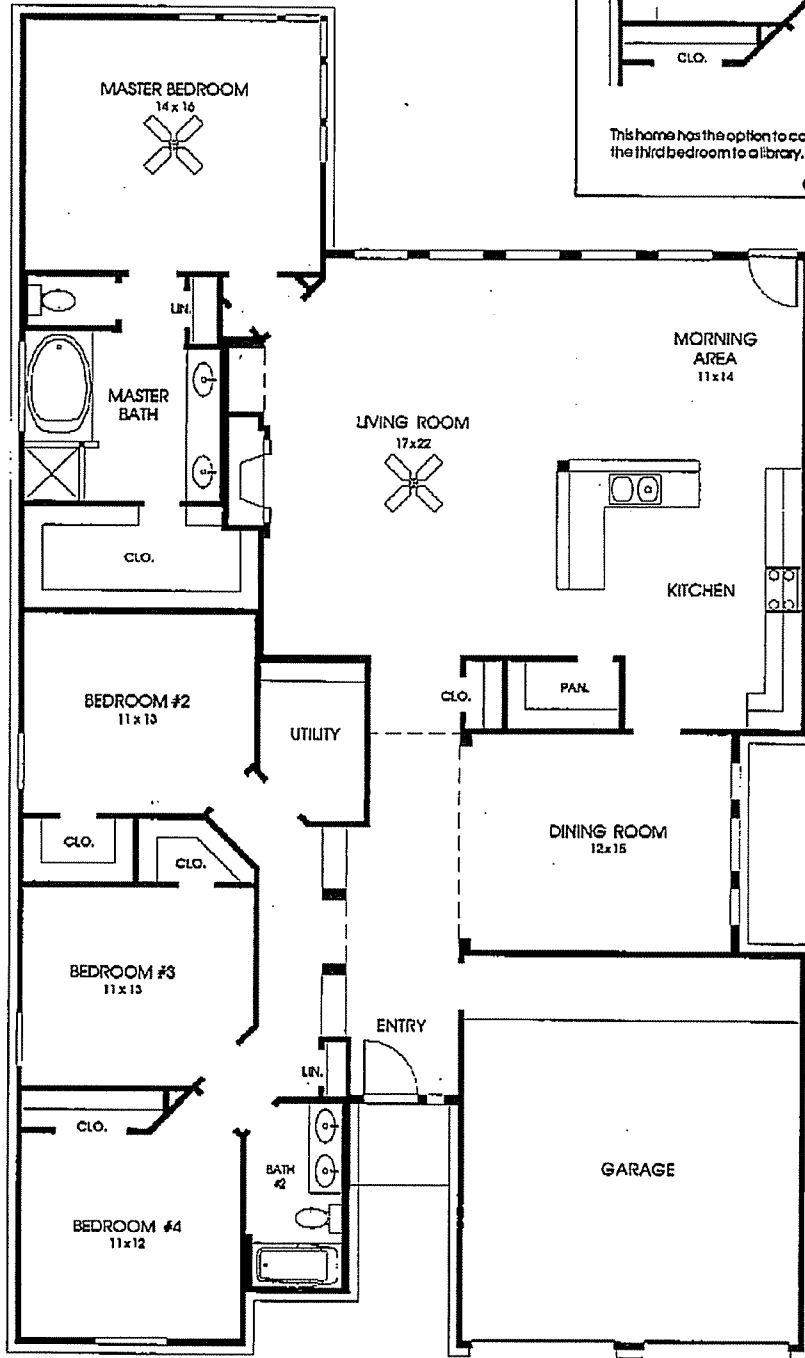

DESIGNS

Plan 2416

This home contains approximately 2,416 square feet and includes four bedrooms and two baths.

Note: The Options shown on this brochure are available at an additional cost.

PERRY HOMES