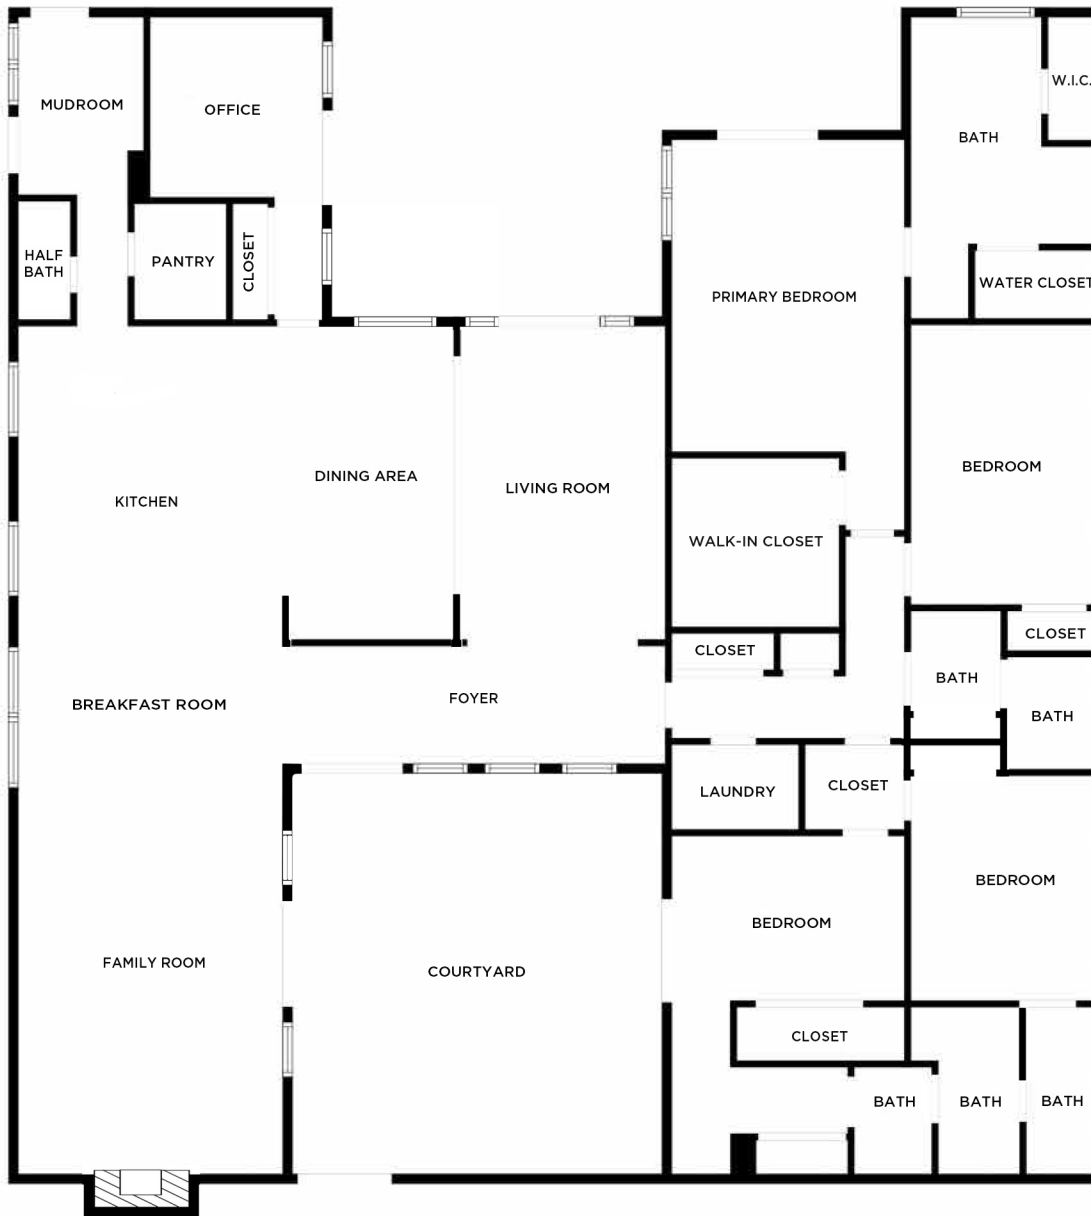

GARAGE DOOR

MEASUREMENTS ARE CALCULATED BY CUBICASA TECHNOLOGY. DEEMED HIGHLY RELIABLE BUT NOT GUARANTEED.