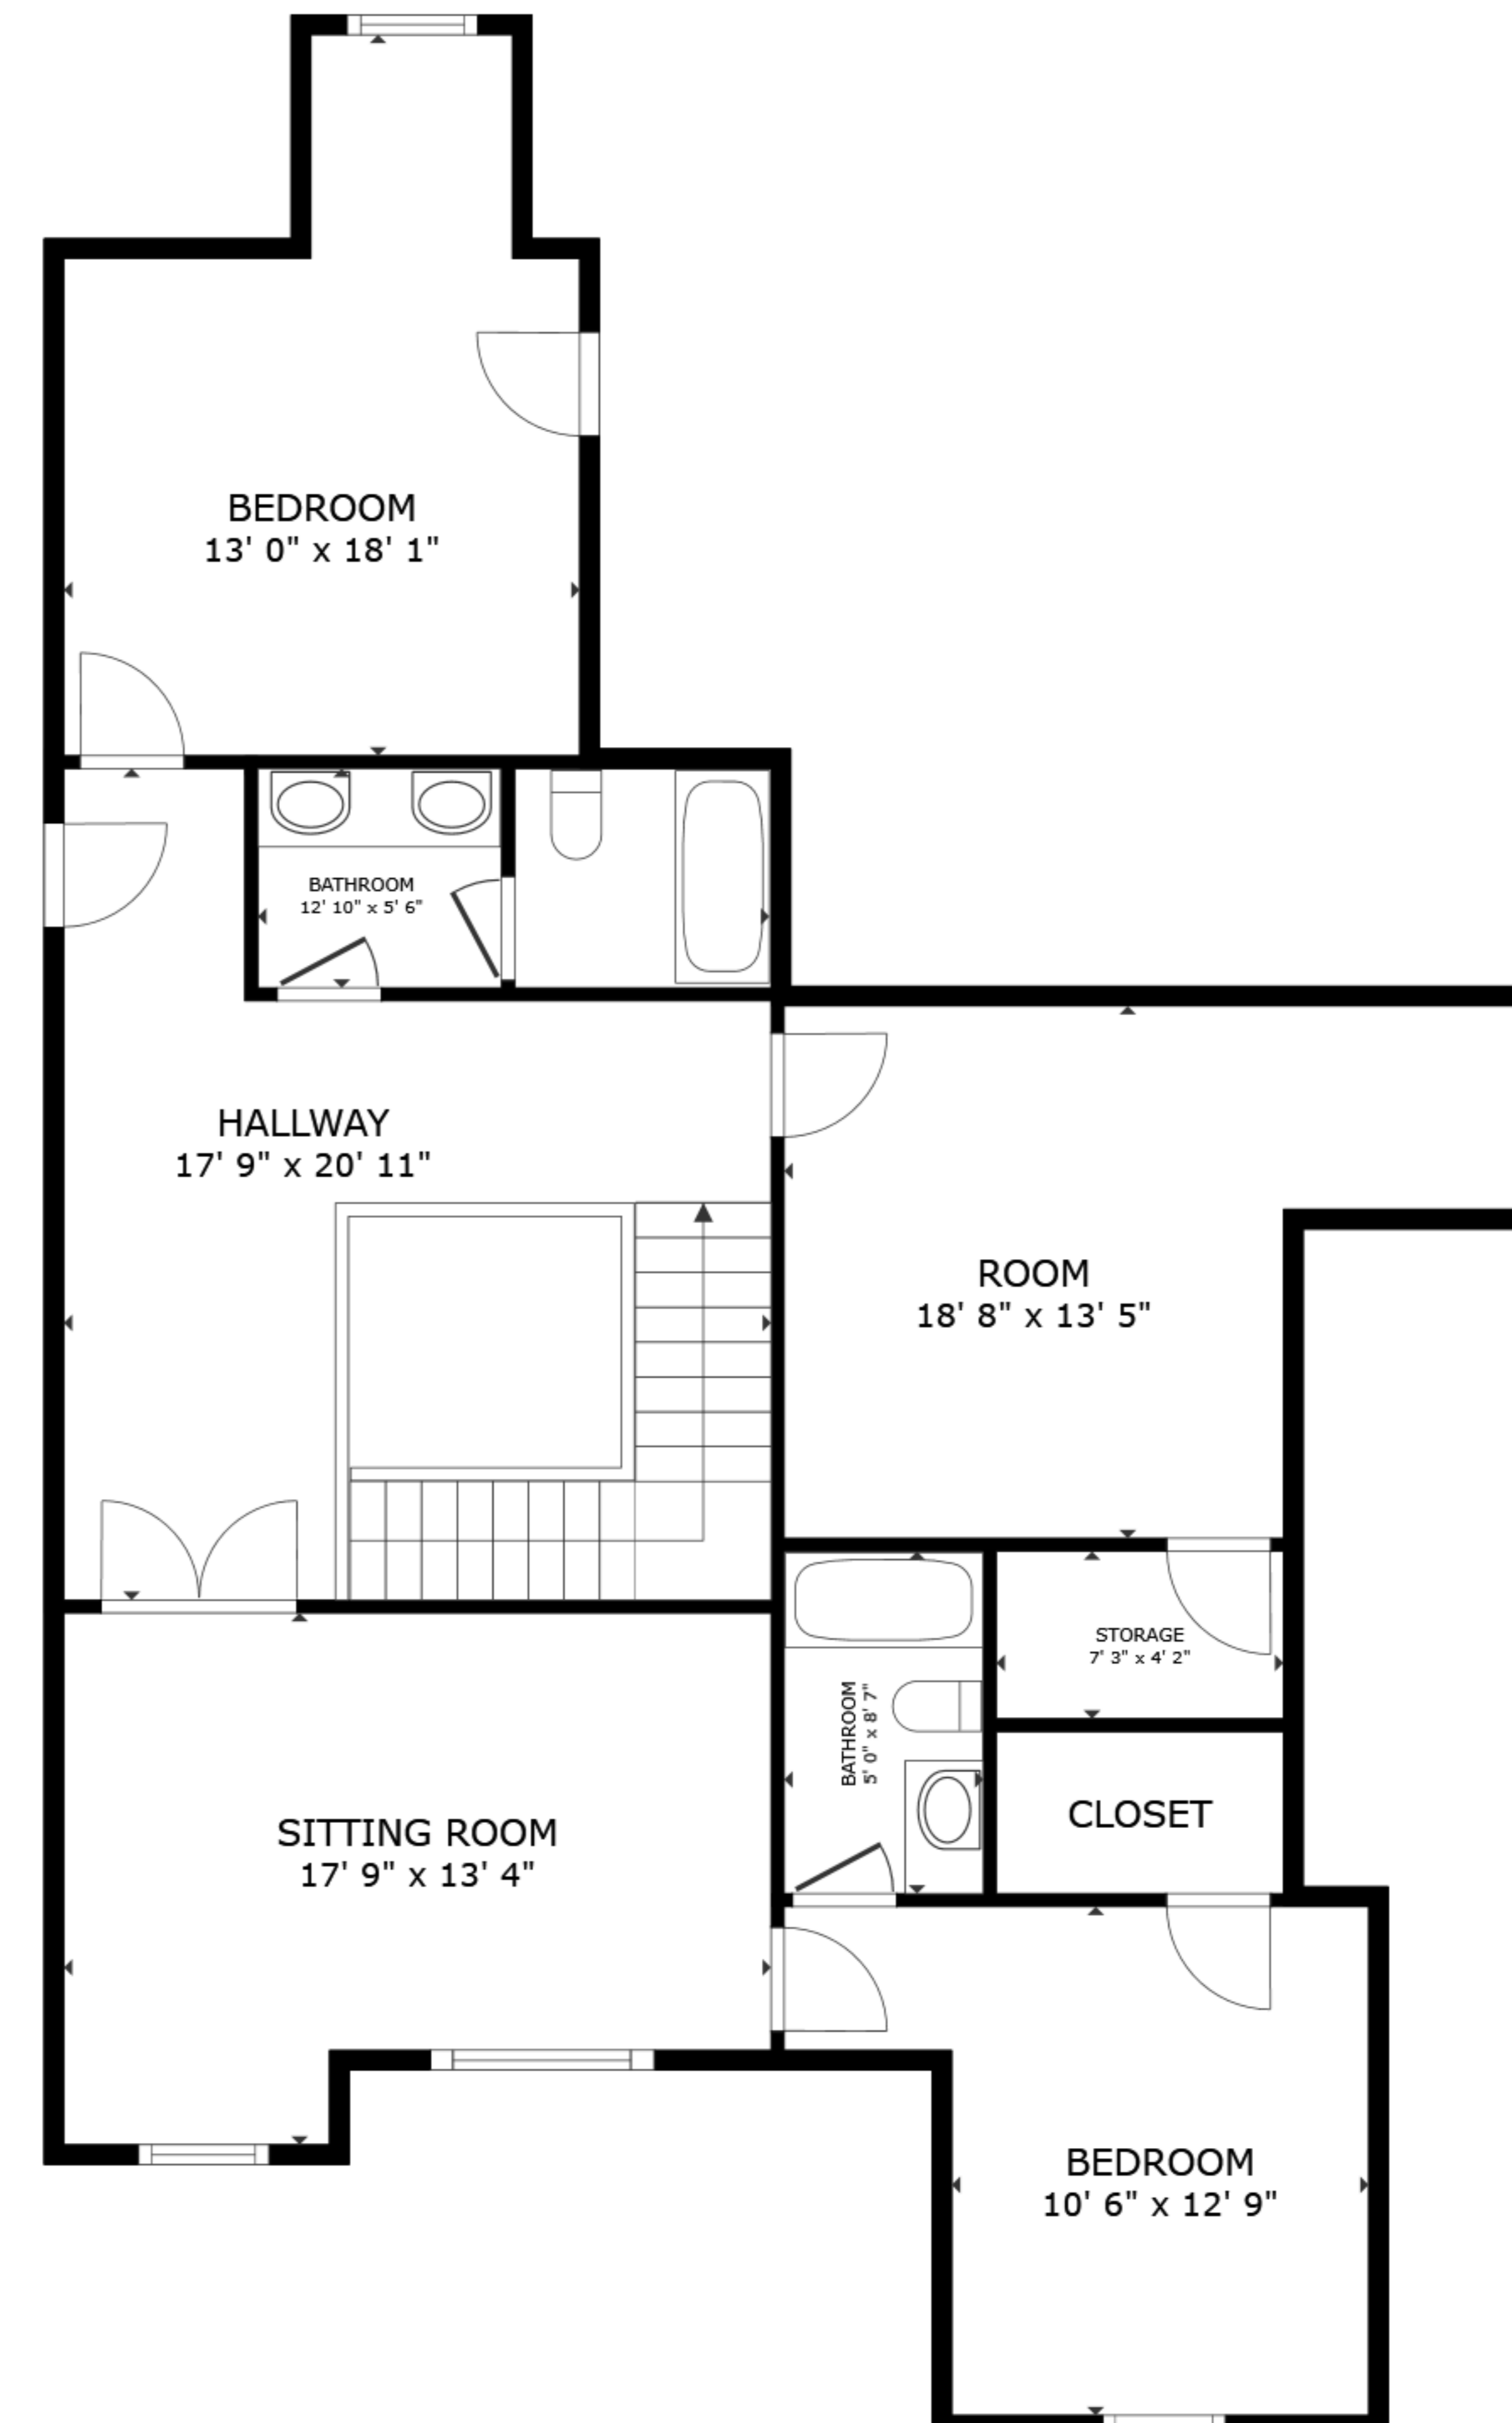

FLOOR 1

FLOOR 2

GROSS INTERNAL AREA
 FLOOR 1 2,348 sq.ft. FLOOR 2 1,257 sq.ft.
 TOTAL : 3,605 sq.ft.

SIZES AND DIMENSIONS ARE APPROXIMATE, ACTUAL MAY VARY.