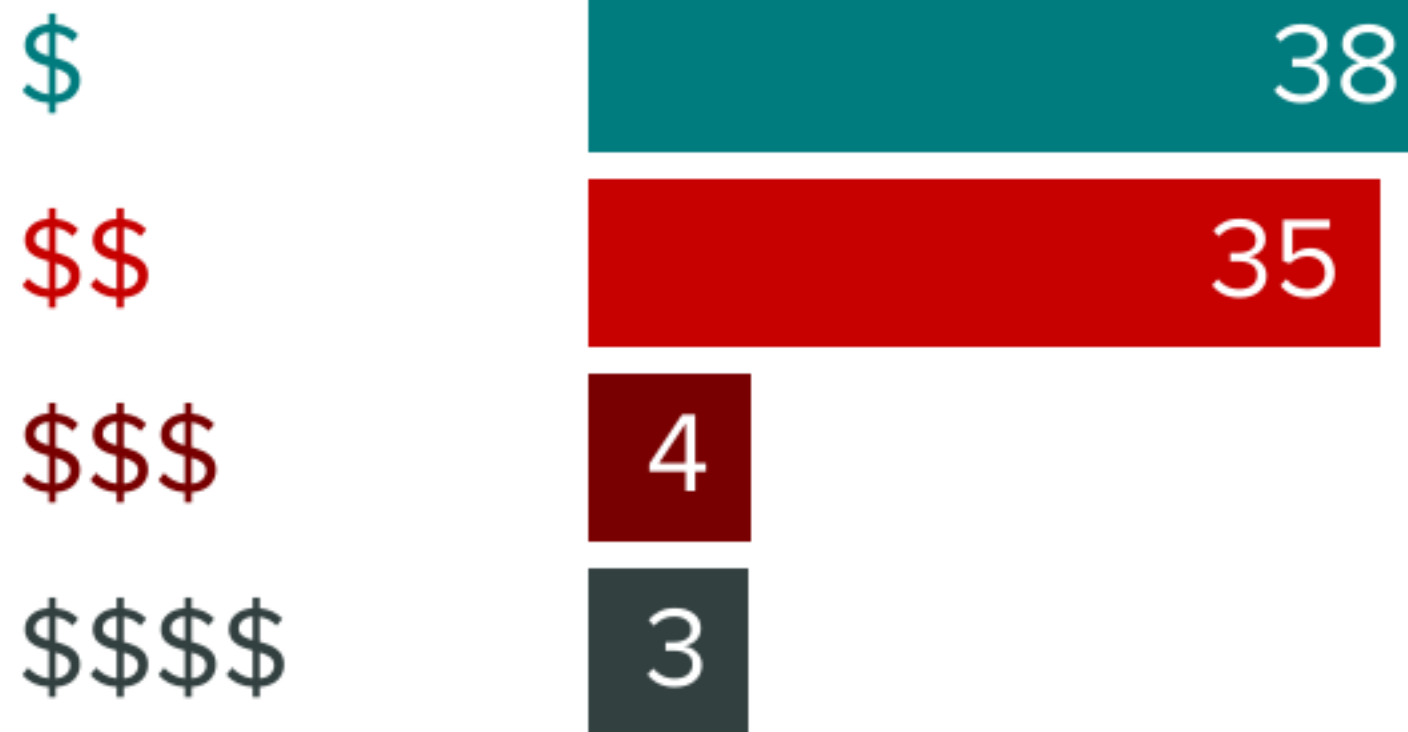

3118 VINCENT CROSSING DRIVE, SPRING, TX, 77386

FOOD REPORT

NEIGHBORHOOD EATS

This home is located near **73** moderately priced restaurants and has an **average** variety of cuisines.

85

WITHIN 5 MILES

GOOD EATS BY CATEGORY

AMERICAN	18
MEXICAN	13
FAST FOOD	11
ITALIAN	6
BARBECUE	5
INTERNATIONAL	5
PIZZA	4
SEAFOOD	4
STEAKHOUSES	4
OTHER	10