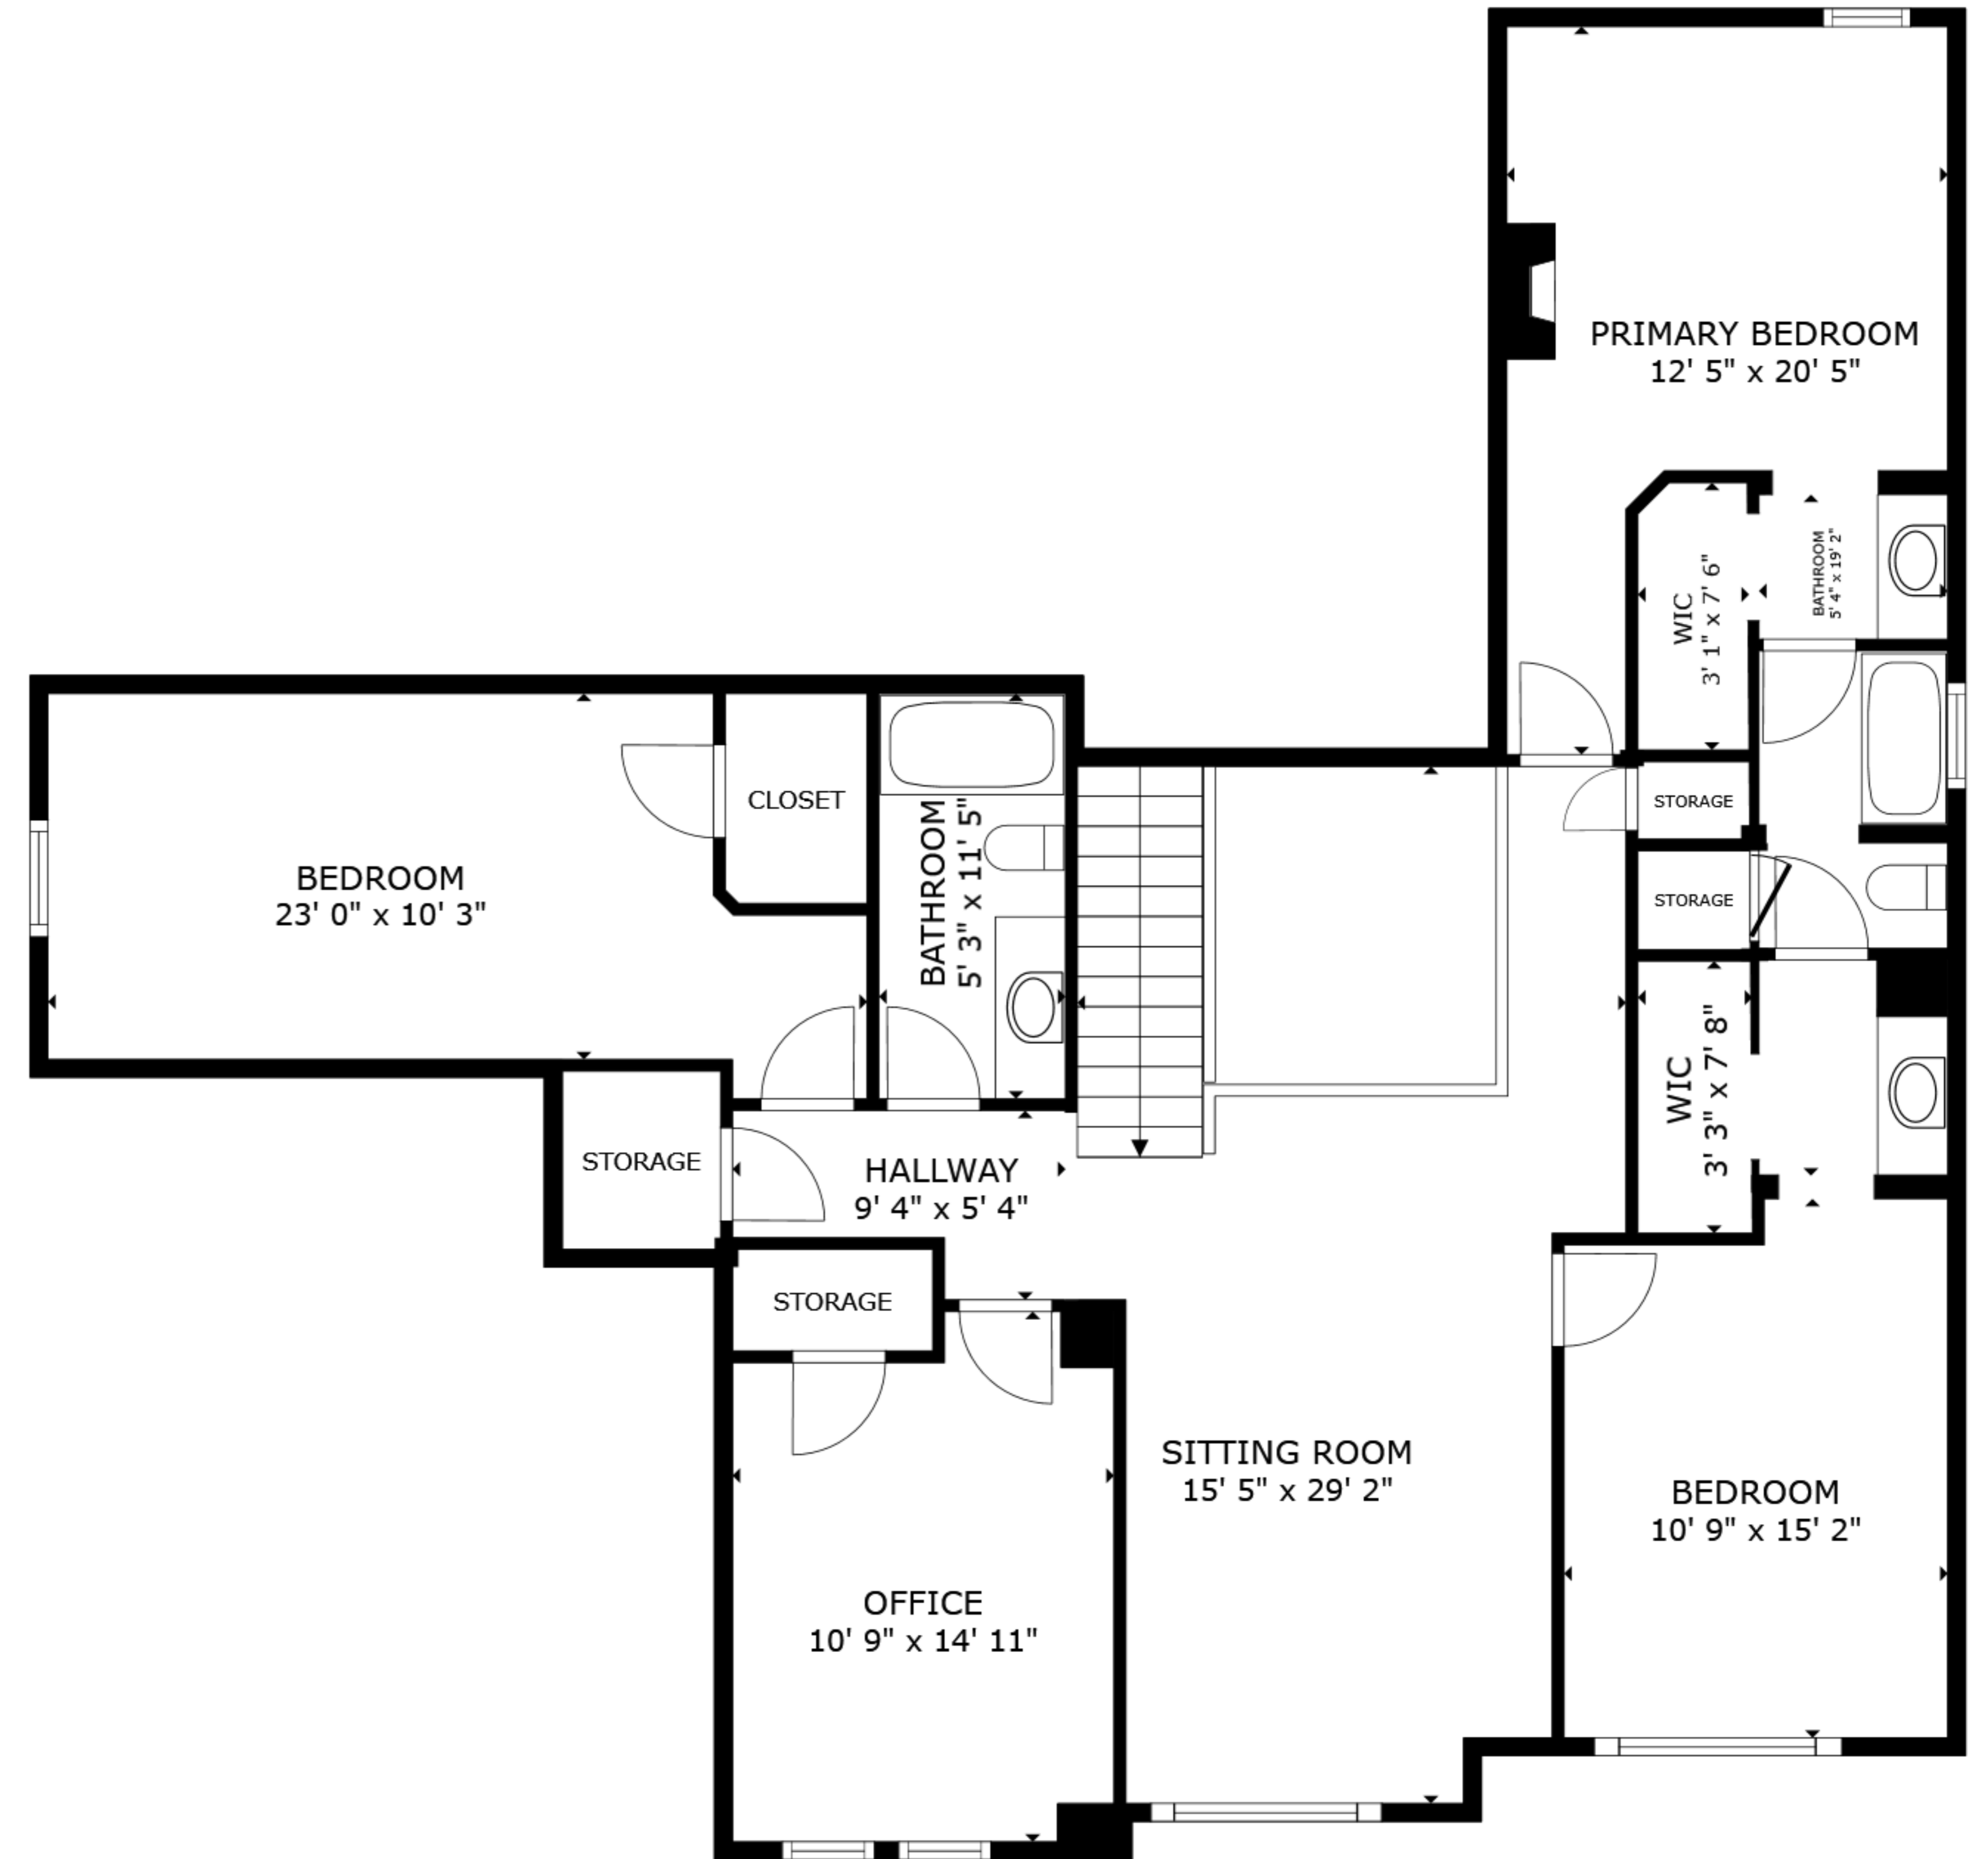

FLOOR 1

FLOOR 2

GROSS INTERNAL AREA
 FLOOR 1 1,824 sq.ft. FLOOR 2 1,479 sq.ft.
 TOTAL : 3,304 sq.ft.

SIZES AND DIMENSIONS ARE APPROXIMATE, ACTUAL MAY VARY.