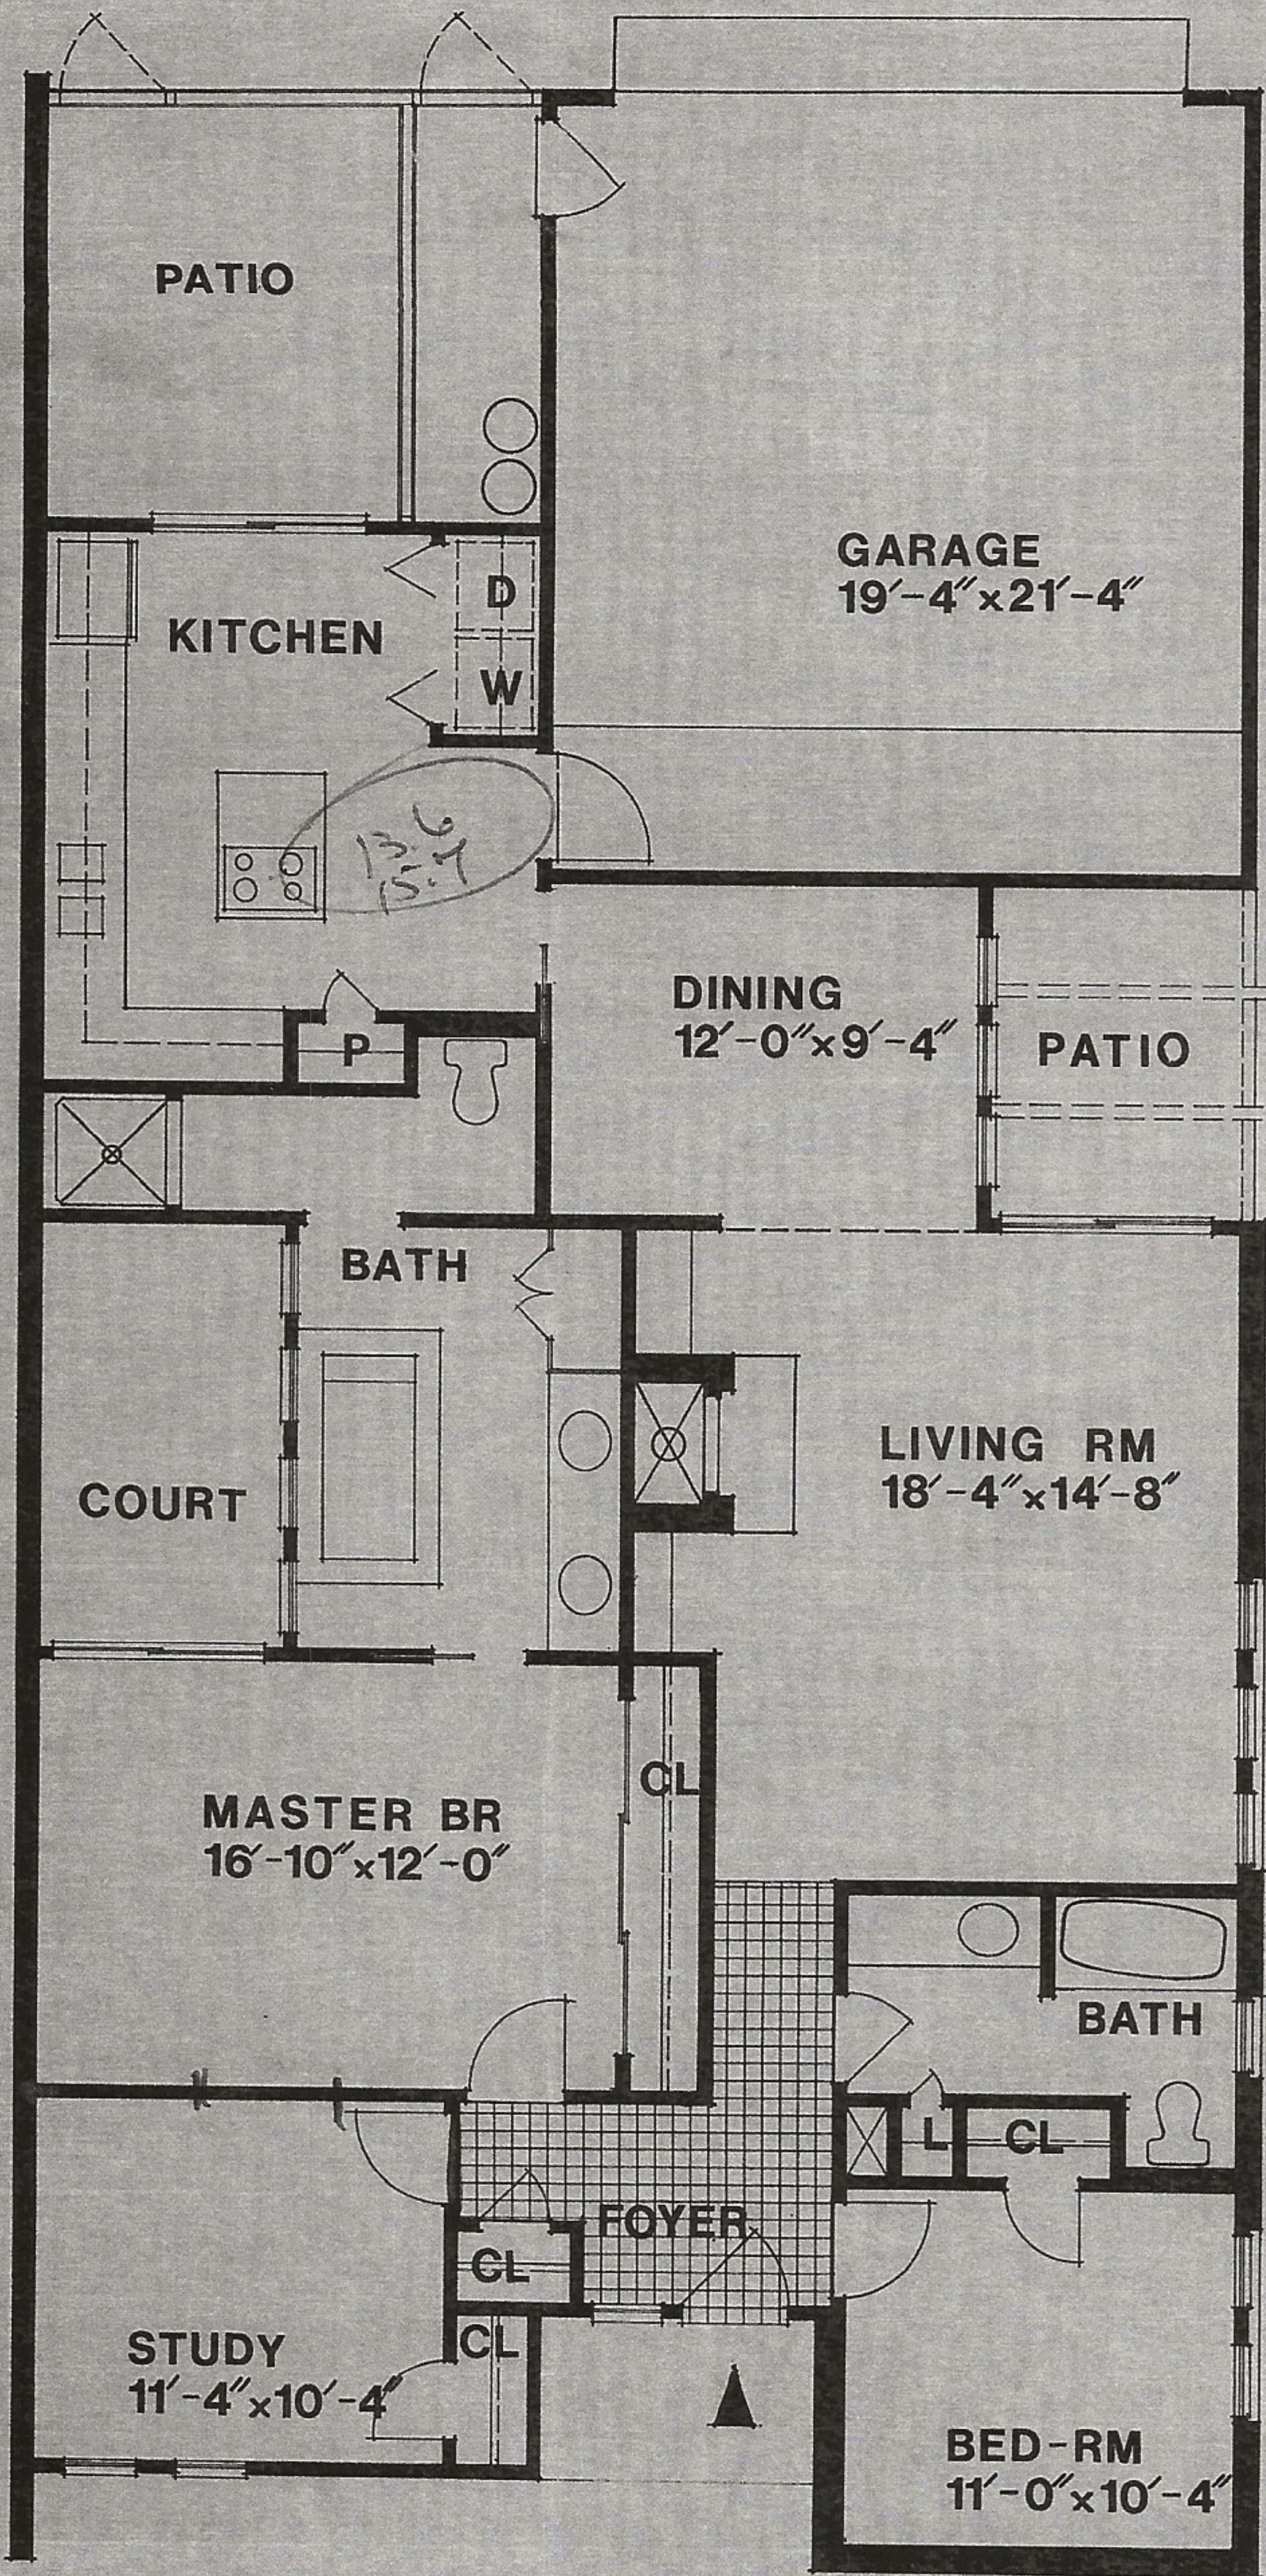

# Ventura

Patio  
Homes in  
Glenshire  
East  
774-1102

- wood deck.
- woodburning fireplace
- JENN-AIR range and oven
- KitchenAid dishwasher
- Armstrong vinyl floors
- terrazzo-tile entry
- heavy shag carpeting
- private courtyard
- sloped ceilings
- electric central air and gas central heat
- full insulation
- landscaping
- wet bar
- sunken tub
- atrium

## Plan C