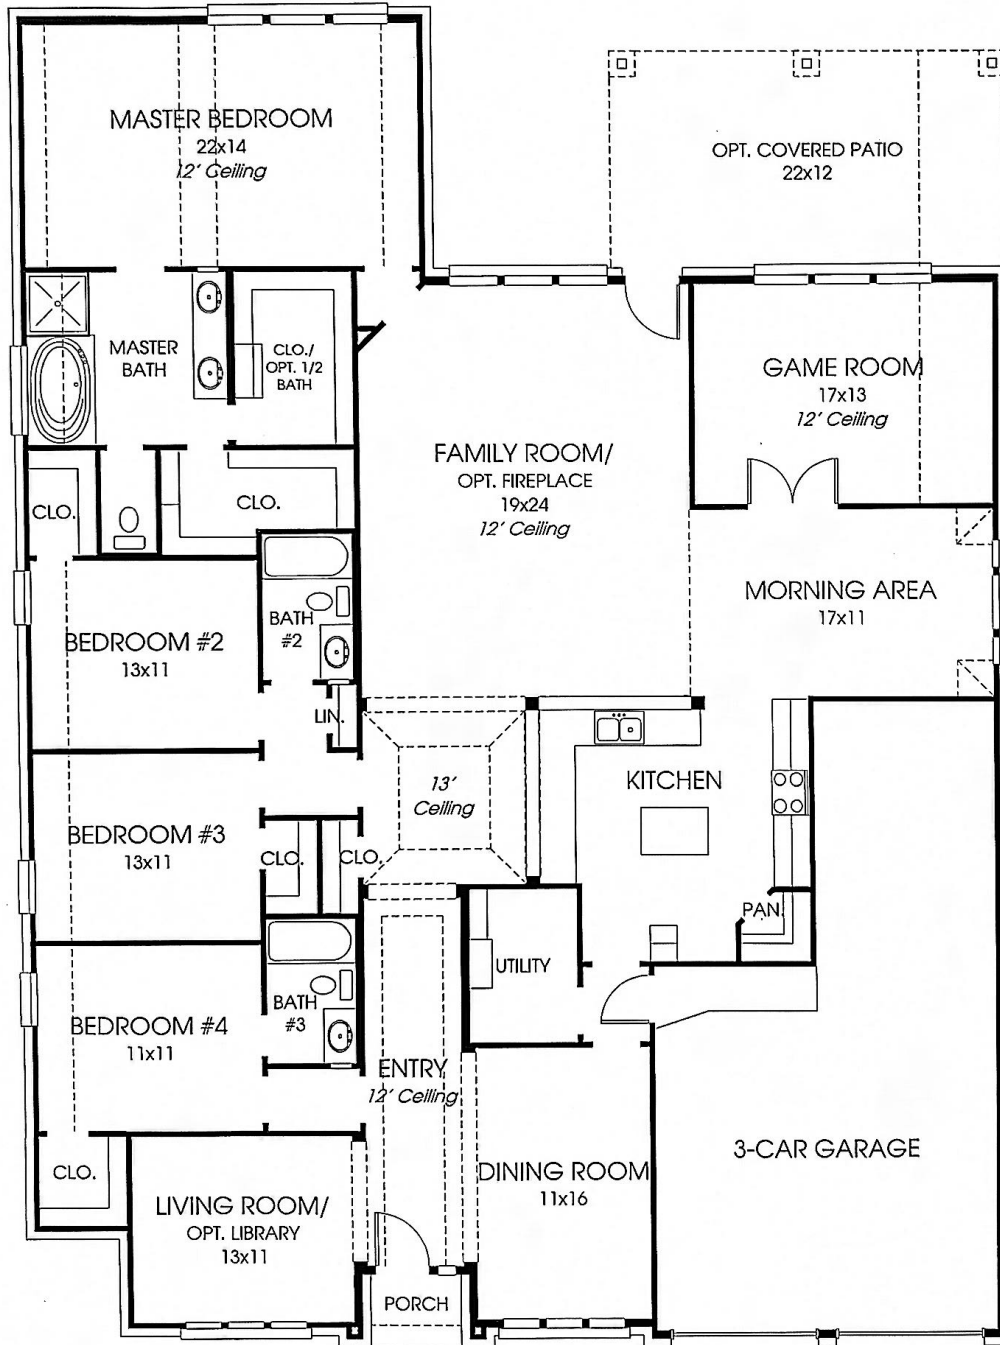

DESIGNS

Design 3016W

This home contains approximately 3,016 square feet and includes four bedrooms and three baths.

Note: Any options listed on this brochure are available at an additional cost.

12/12/2011 - Perry Homes
(65' CL)

PERRY HOMES