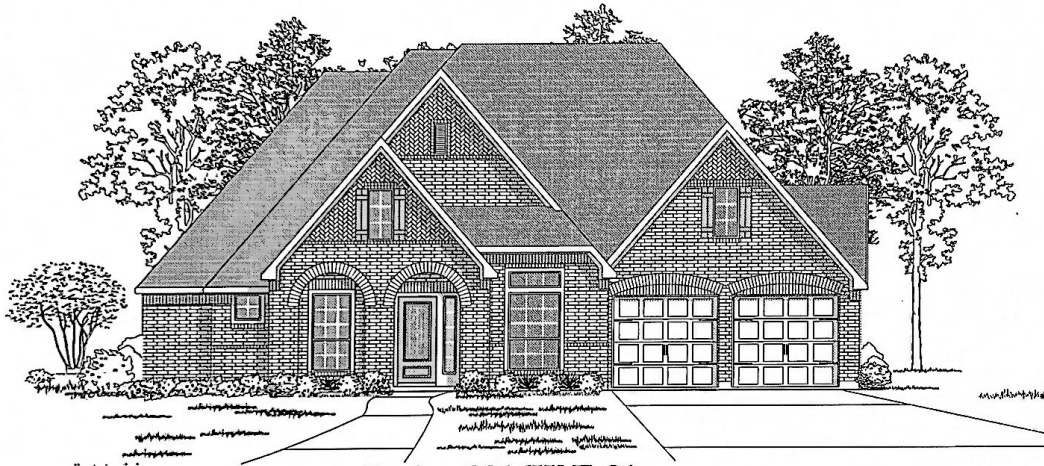

DESIGNS

Design 3016W

This home contains approximately 3,016 square feet and includes four bedrooms and three baths.

Note: Any options listed on this brochure are available at an additional cost.

Not included: inside keyed deadbolt locks, refrigerators, furnishings, drapery, plants, decorator items and all other personal property being used in model homes. Builder reserves the right to make changes in the plans and specifications, and to substitute material of similar quality. Room dimensions indicate approximate inside area measurements.

12/12/2011 - Perry Homes
(65' CL)

PERRY HOMES

Some of the elevations shown may not be available in all communities.

Design 3016W E-1

Design 3016W E-31

Design 3016W E-30

Elevations subject to change.
12/12/2011 - Perry Homes
(65' CL)