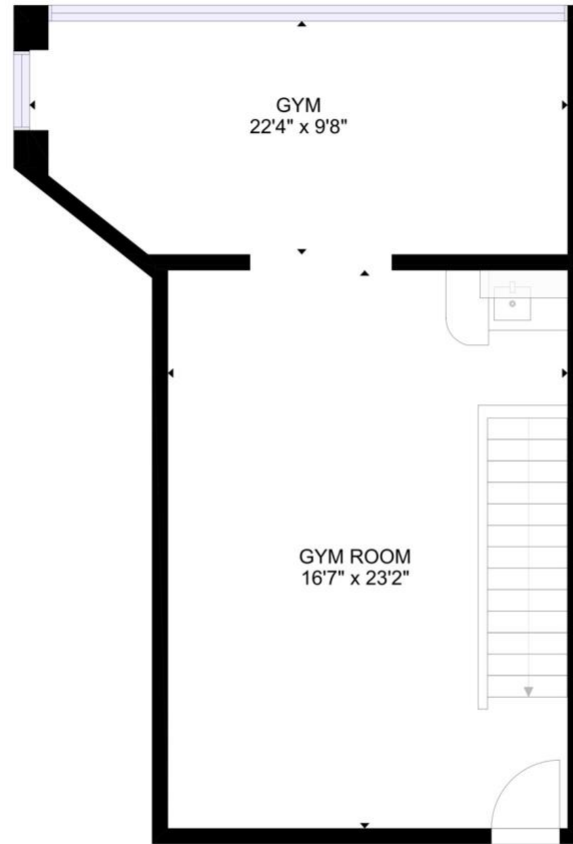

GROSS INTERNAL AREA  
 FLOOR 1: 3086 sq.ft, FLOOR 2: 603 sq.ft  
 EXCLUDED AREA: GARAGE 1: 335 sq.ft, GARAGE 2: 202 sq.ft, PORCH 1: 104 sq.ft, PORCH 2: 197 sq.ft  
 TOTAL: 3689 sq.ft

SIZES AND DIMENSIONS ARE APPROXIMATE, ACTUAL MAY VARY.

FLOOR 2

GROSS INTERNAL AREA  
FLOOR 1: 3086 sq.ft, FLOOR 2: 603 sq.ft  
EXCLUDED AREA: GARAGE 1: 335 sq.ft, GARAGE 2: 202 sq.ft, PORCH 1: 104 sq.ft, PORCH 2: 197 sq.ft  
TOTAL: 3689 sq.ft

SIZES AND DIMENSIONS ARE APPROXIMATE, ACTUAL MAY VARY.