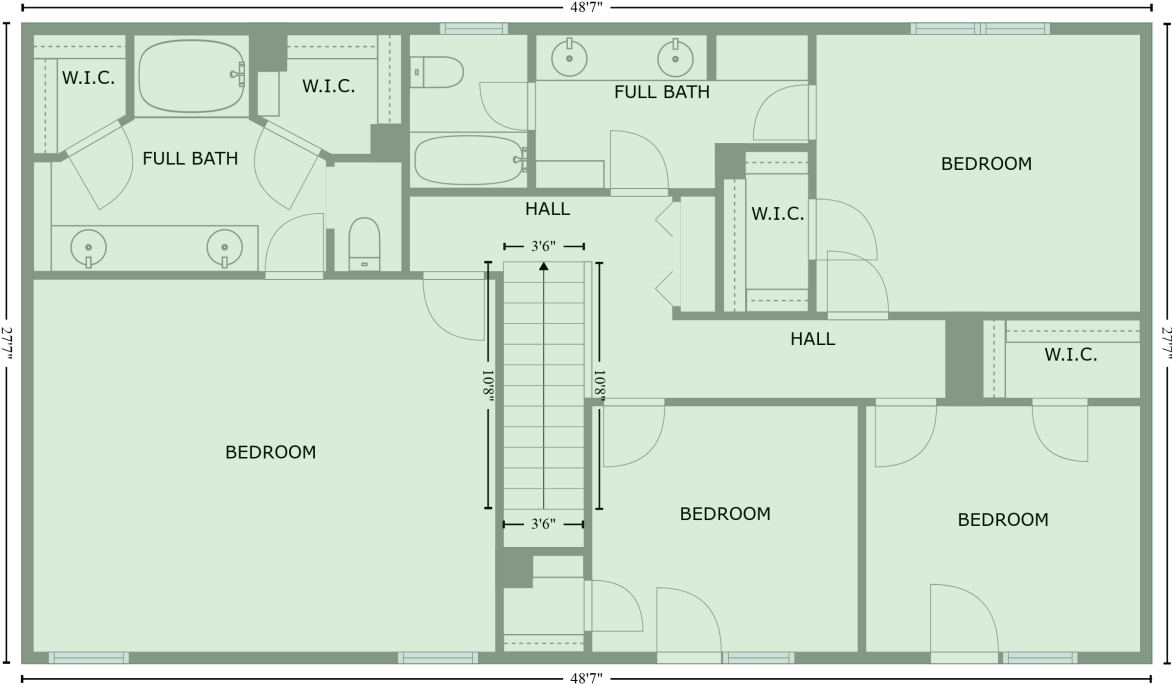

5506 Graystone Lane, Champions, Houston, Harris County, Texas, United States, 77069

Gross Living Area: 2777 sq. ft

FLOOR 1
[AREA: 1437]

Space	Area (sq. ft)	Calculation <small>Coordinate Polygon Area Algorithm using inches</small>
FLOOR 1 (Living area)	1437	$-((628.1 + 628.1) * (119 - 297.1) + (628.1 + 580.5) * (297.1 - 297.1) + (580.5 + 580.5) * (297.1 - 449.9) + (580.5 + 247.8) * (449.9 - 449.9) + (247.8 + 247.8) * (449.9 - 521.5) + (247.8 + 47.2) * (521.5 - 521.5) + (47.2 + 47.2) * (521.5 - 271.5) + (47.2 + -2.8) * (271.5 - 271.5) + (-2.8 + -2.8) * (271.5 - 119) + (-2.8 + 628.1) * (119 - 119)) * 0.5 * 0.00694$
FIREPLACE (Non-living area)	12	$-((187.7 + 187.7) * (521.5 - 542.8) + (187.7 + 107.3) * (542.8 - 542.8) + (107.3 + 107.3) * (542.8 - 521.5) + (107.3 + 187.7) * (521.5 - 521.5)) * 0.5 * 0.00694$

5506 Graystone Lane, Champions, Houston, Harris County, Texas, United States, 77069

Gross Living Area: 2777 sq. ft

FLOOR 2
[AREA: 1340]

Space	Area (sq. ft)	Calculation <small>Coordinate Polygon Area Algorithm using inches</small>
FLOOR 2 (Living area)	1340	$-\left((595.9 + 595.9) * (137.3 - 468.2) + (595.9 + 12.7) * (468.2 - 468.2) + (12.7 + 12.7) * (468.2 - 137.3) + (12.7 + 595.9) * (137.3 - 137.3)\right) * 0.5 * 0.00694$