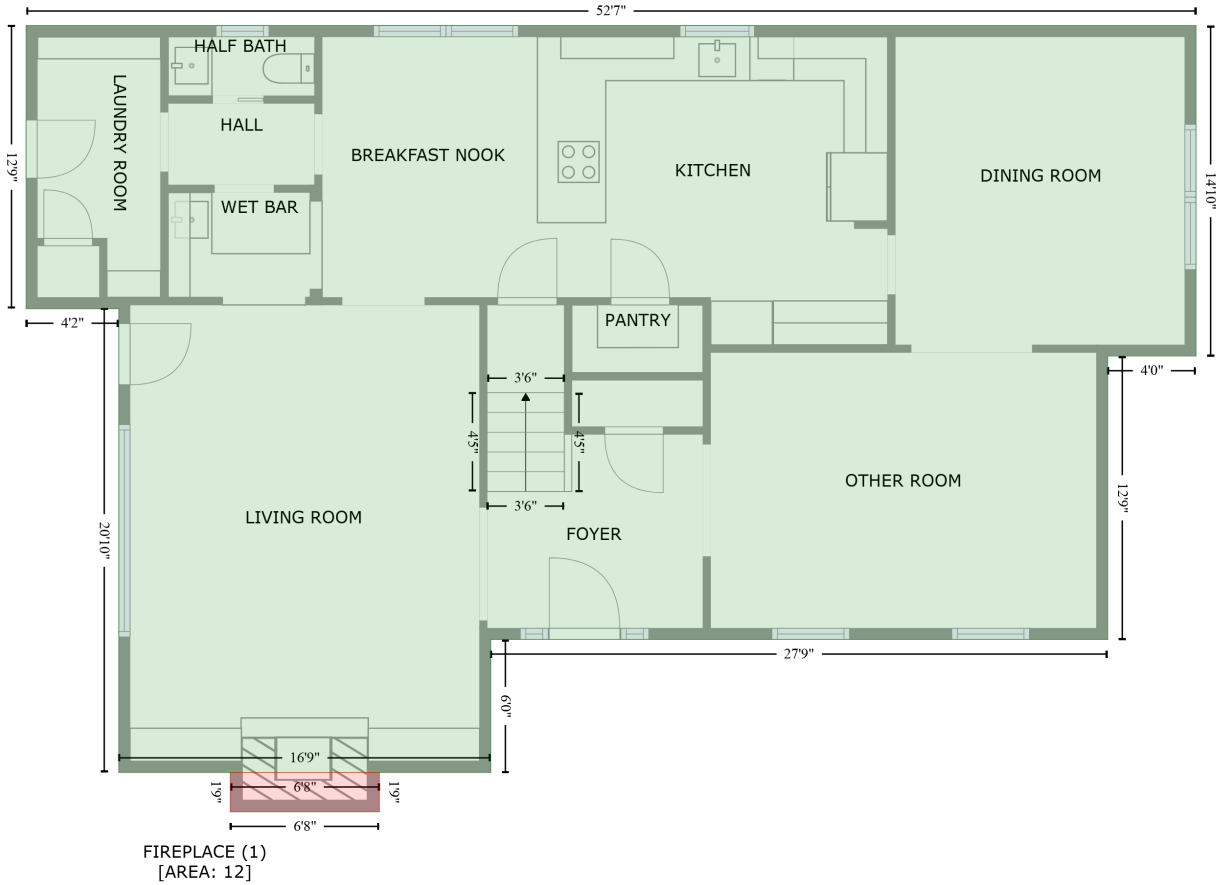

5506 Graystone Lane, Champions, Houston, Harris County, Texas, United States, 77069

Gross Living Area: 2777 sq. ft

FLOOR 1
[AREA: 1437]

Space	Area (sq. ft)	Calculation <small>Coordinate Polygon Area Algorithm using inches</small>
FLOOR 1 (Living area)	1437	$-((628.1 + 628.1) * (119 - 297.1) + (628.1 + 580.5) * (297.1 - 297.1) + (580.5 + 580.5) * (297.1 - 449.9) + (580.5 + 247.8) * (449.9 - 449.9) + (247.8 + 247.8) * (449.9 - 521.5) + (247.8 + 47.2) * (521.5 - 521.5) + (47.2 + 47.2) * (521.5 - 271.5) + (47.2 + -2.8) * (271.5 - 271.5) + (-2.8 + -2.8) * (271.5 - 119) + (-2.8 + 628.1) * (119 - 119)) * 0.5 * 0.00694$
FIREPLACE (Non-living area)	12	$-((187.7 + 187.7) * (521.5 - 542.8) + (187.7 + 107.3) * (542.8 - 542.8) + (107.3 + 107.3) * (542.8 - 521.5) + (107.3 + 187.7) * (521.5 - 521.5)) * 0.5 * 0.00694$

5506 Graystone Lane, Champions, Houston, Harris County, Texas, United States, 77069

Gross Living Area: 2777 sq. ft

FLOOR 2
[AREA: 1340]

Space	Area (sq. ft)	Calculation <small>Coordinate Polygon Area Algorithm using inches</small>
FLOOR 2 (Living area)	1340	$-\left((595.9 + 595.9) * (137.3 - 468.2) + (595.9 + 12.7) * (468.2 - 468.2) + (12.7 + 12.7) * (468.2 - 137.3) + (12.7 + 595.9) * (137.3 - 137.3)\right) * 0.5 * 0.00694$