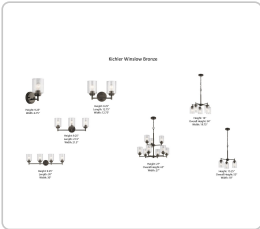

Lighting

COACH LIGHTS

Capanna 16" 1 Light - Olde Bronze 49926OZ

Vendor: Kichler

Model: 49926OZ

Lighting

COLLECTIONS

Winslow Bronze (LIGHT FIXTURES INSTALLED IN HOME WILL VARY DEPENDING ON PLAN AND SERIES)