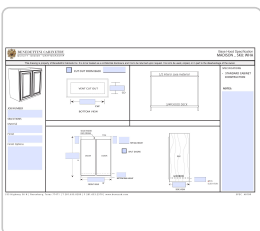

Trash Drawer full height door → Next to sink

Full Extension Soft Close Drawers - Kitchen

Cabinet Panels in Lieu of Sheetrock on Island Surround

Cabinets/Venthoods

STAND ALONE VENTHOODS

Madison → Includes Elica Asti Insert | Painted Incredible White- Sevran
Id: BOT000942