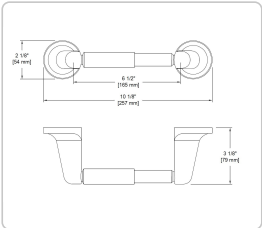

Hardware

BATH HARDWARE

Harbor Isle Toilet Tissue Holder - Dark Bronze ↳ *At Master Bath, Powder, Bath 2, 3, and 4.*
Vendor: Harney