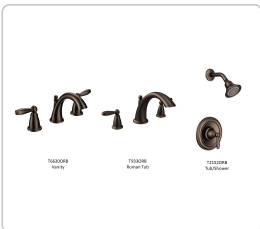

Brantford Oil Rubbed Bronze Master Bath 8" Widespread

Vendor: Moen

Model: T6620ORB,T933ORB,T2152ORB