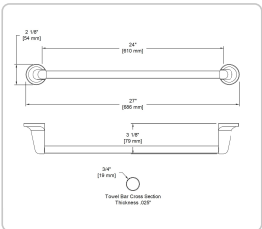

↳ *Cut to 3x3*

Hardware

BATH HARDWARE

Harbor Isle Toilet Tissue Holder - Dark Bronze ↳ *At Master Bath, Powder, Bath 2, 3, and 4.*
Vendor: Harney

Harbor Isle Towel Bar Set - Dark Bronze ↳ *At Master Bath, Bath 2, 3, and 4.*
Vendor: Harney