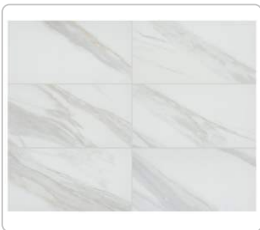

• **Opt Super Master Bath Shower Stall**

Wall Tile Level 2

Tile Color:
Collins 12x24 - CS81 Timeless Marble
Id: 6COLS124/CS81