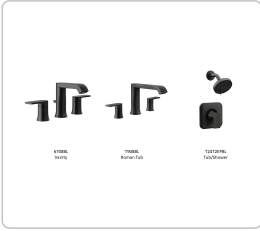

KITCHEN FAUCETS

Genta 1-Handle Pulldown Black

Model: 7882BL

Plumbing Fixtures

MASTER BATH 2 SHOWERS

Genta Matte Black Master Bath 8" Widespread

Vendor: Moen

Model: T6708BL,T908BL,T2472EPBL