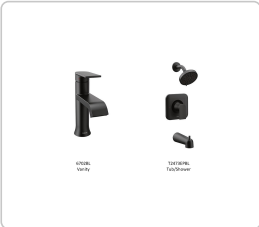

Plumbing

FREESTANDING TUBS

Kohler Stargaze (Straight Apron) K-6366-0 - White 6'0" FREESTANDING TUB (MUST BE PRICED AND SELECTED AT SALES)

↳ On OA line 27.

Plumbing Fixtures

HALL BATH 1 LAV

Genta Matte Black Hall Bath One Handle High Arc At Bath 3 and 4.