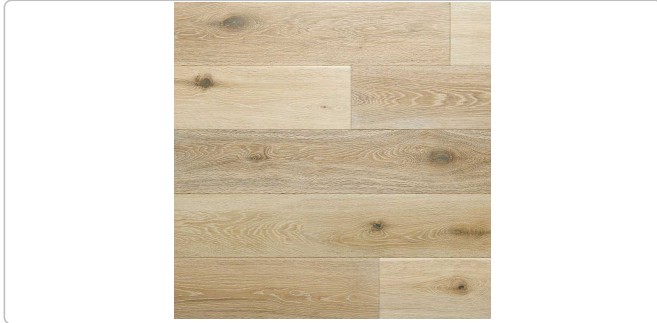

WOOD

- Dining
- Entry
- Ext Entry
- Family
- Kitchen/Breakfast
- Powder
- Study A,C,F,G

Wood Color: Avaron White Oak 6" - Perla
Id: 3APAV7/PAVA6PERL