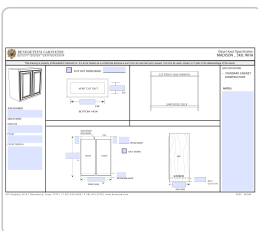

↳ Includes Elica Asti Insert\ Painted Incredible White- Sevran