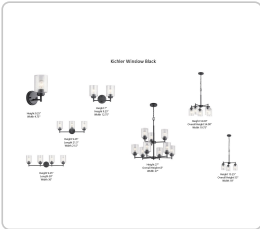

Lighting

COACH LIGHTS

Capanna 16" 1 Light - Olde Bronze 49926OZ

Vendor: Kichler

Model: 49926OZ

Lighting

COLLECTIONS

Winslow Black (LIGHT FIXTURES INSTALLED IN HOME WILL VARY DEPENDING ON PLAN AND SERIES)