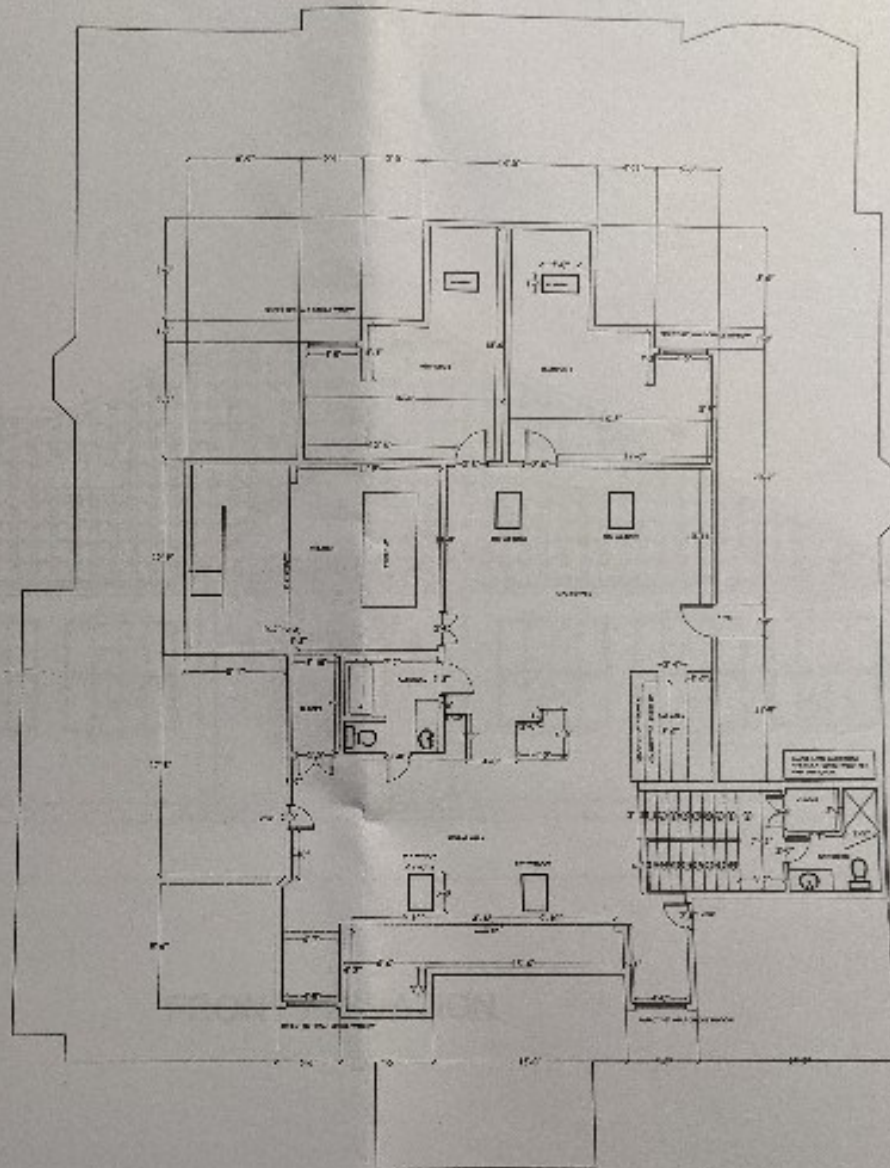

Disclaimer: Configurations and dimensions are estimates, not based on personal knowledge and come from a third party therefore, you should not rely on the estimates and perform independent confirmation as to their accuracy.

EXISTING SQ. FT.	
1ST FLOOR LIVING SPACE	696.7 SQ. FT.
2ND FLOOR LIVING SPACE	2,186.5 SQ. FT.
FRONTBACK PORCH	669.8 SQ. FT.
TOTAL COVERED AREA-3,553.0 SQ. FT.	

SECOND FLOOR