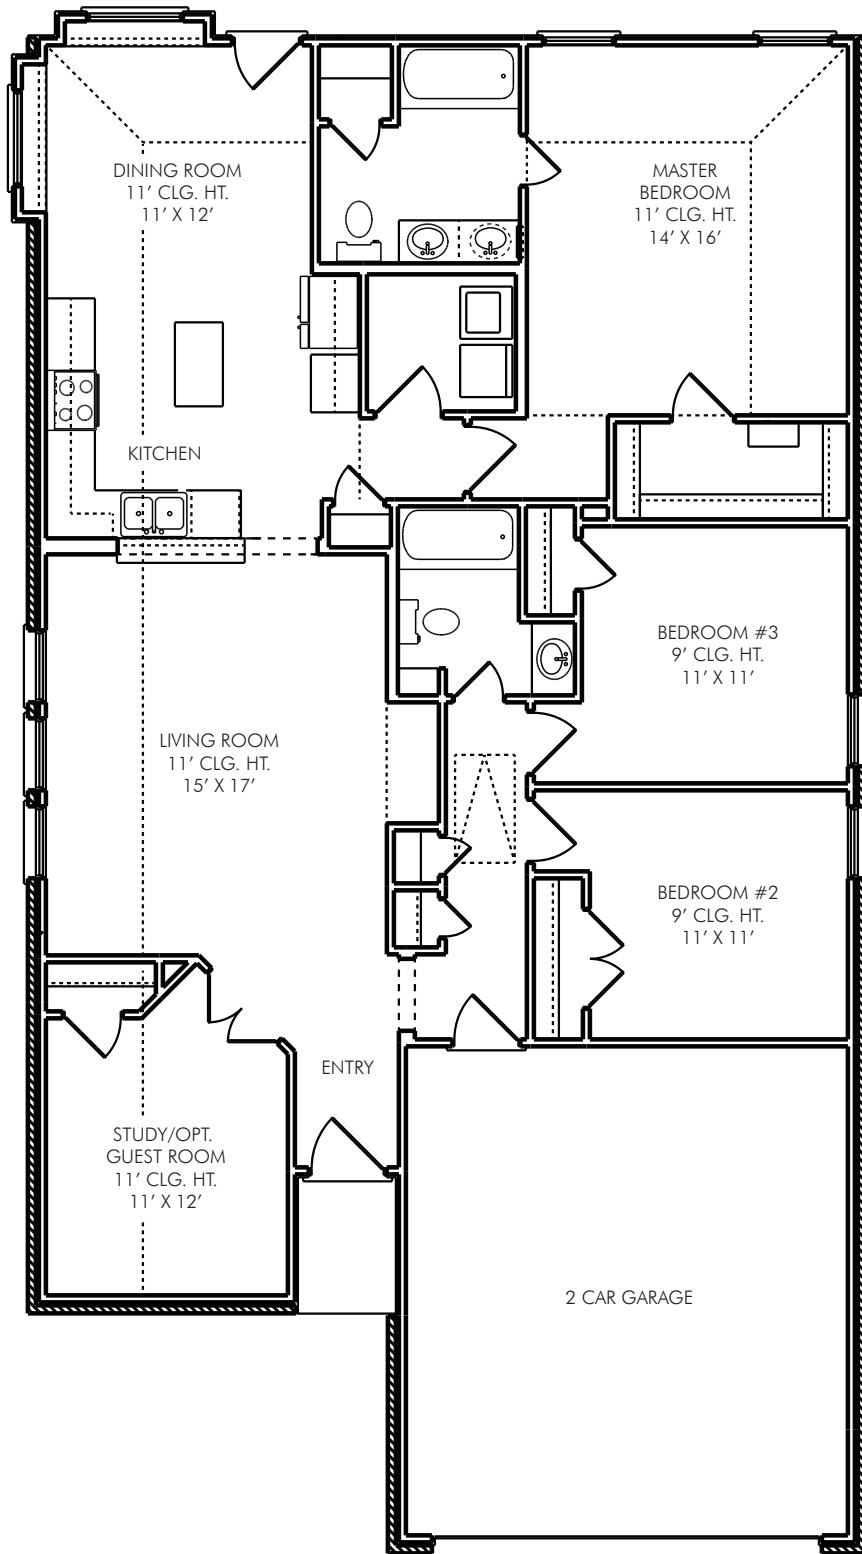

- 3 Bedrooms, 2 Baths
- Master Bedroom with Large Walk-In Closet

OPT. MASTER BATH
WITH SHOWER
11' CLG. HT.
14' X 16'