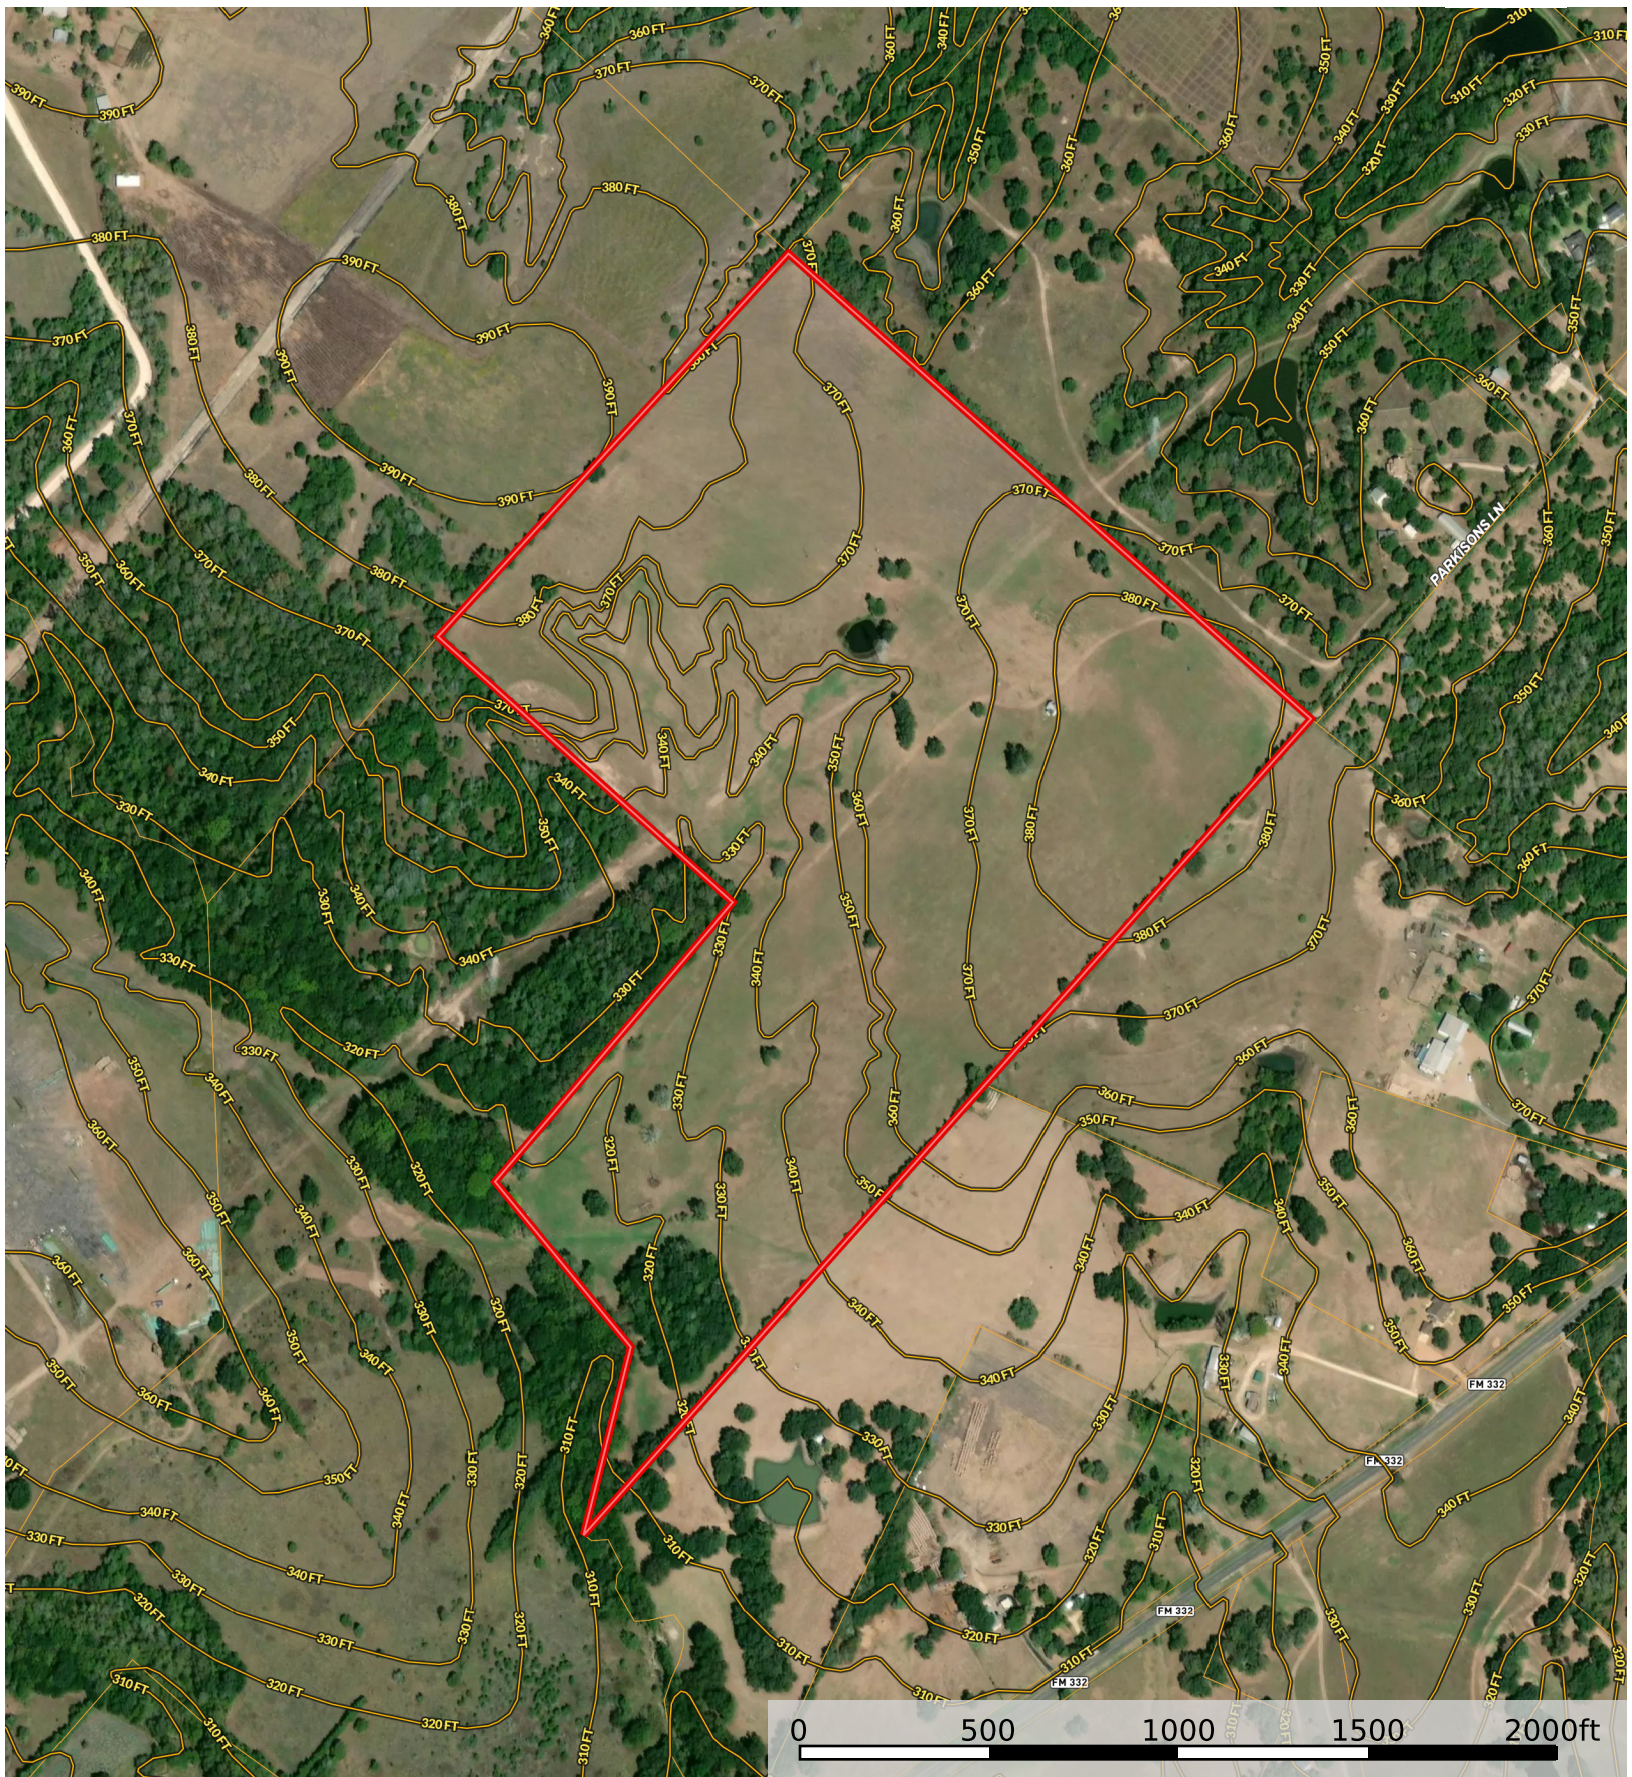

O'Donnell B - #2 Contour Family Trust-78.80 ac

Washington County, Texas, 78.8 AC +/-

 Boundary