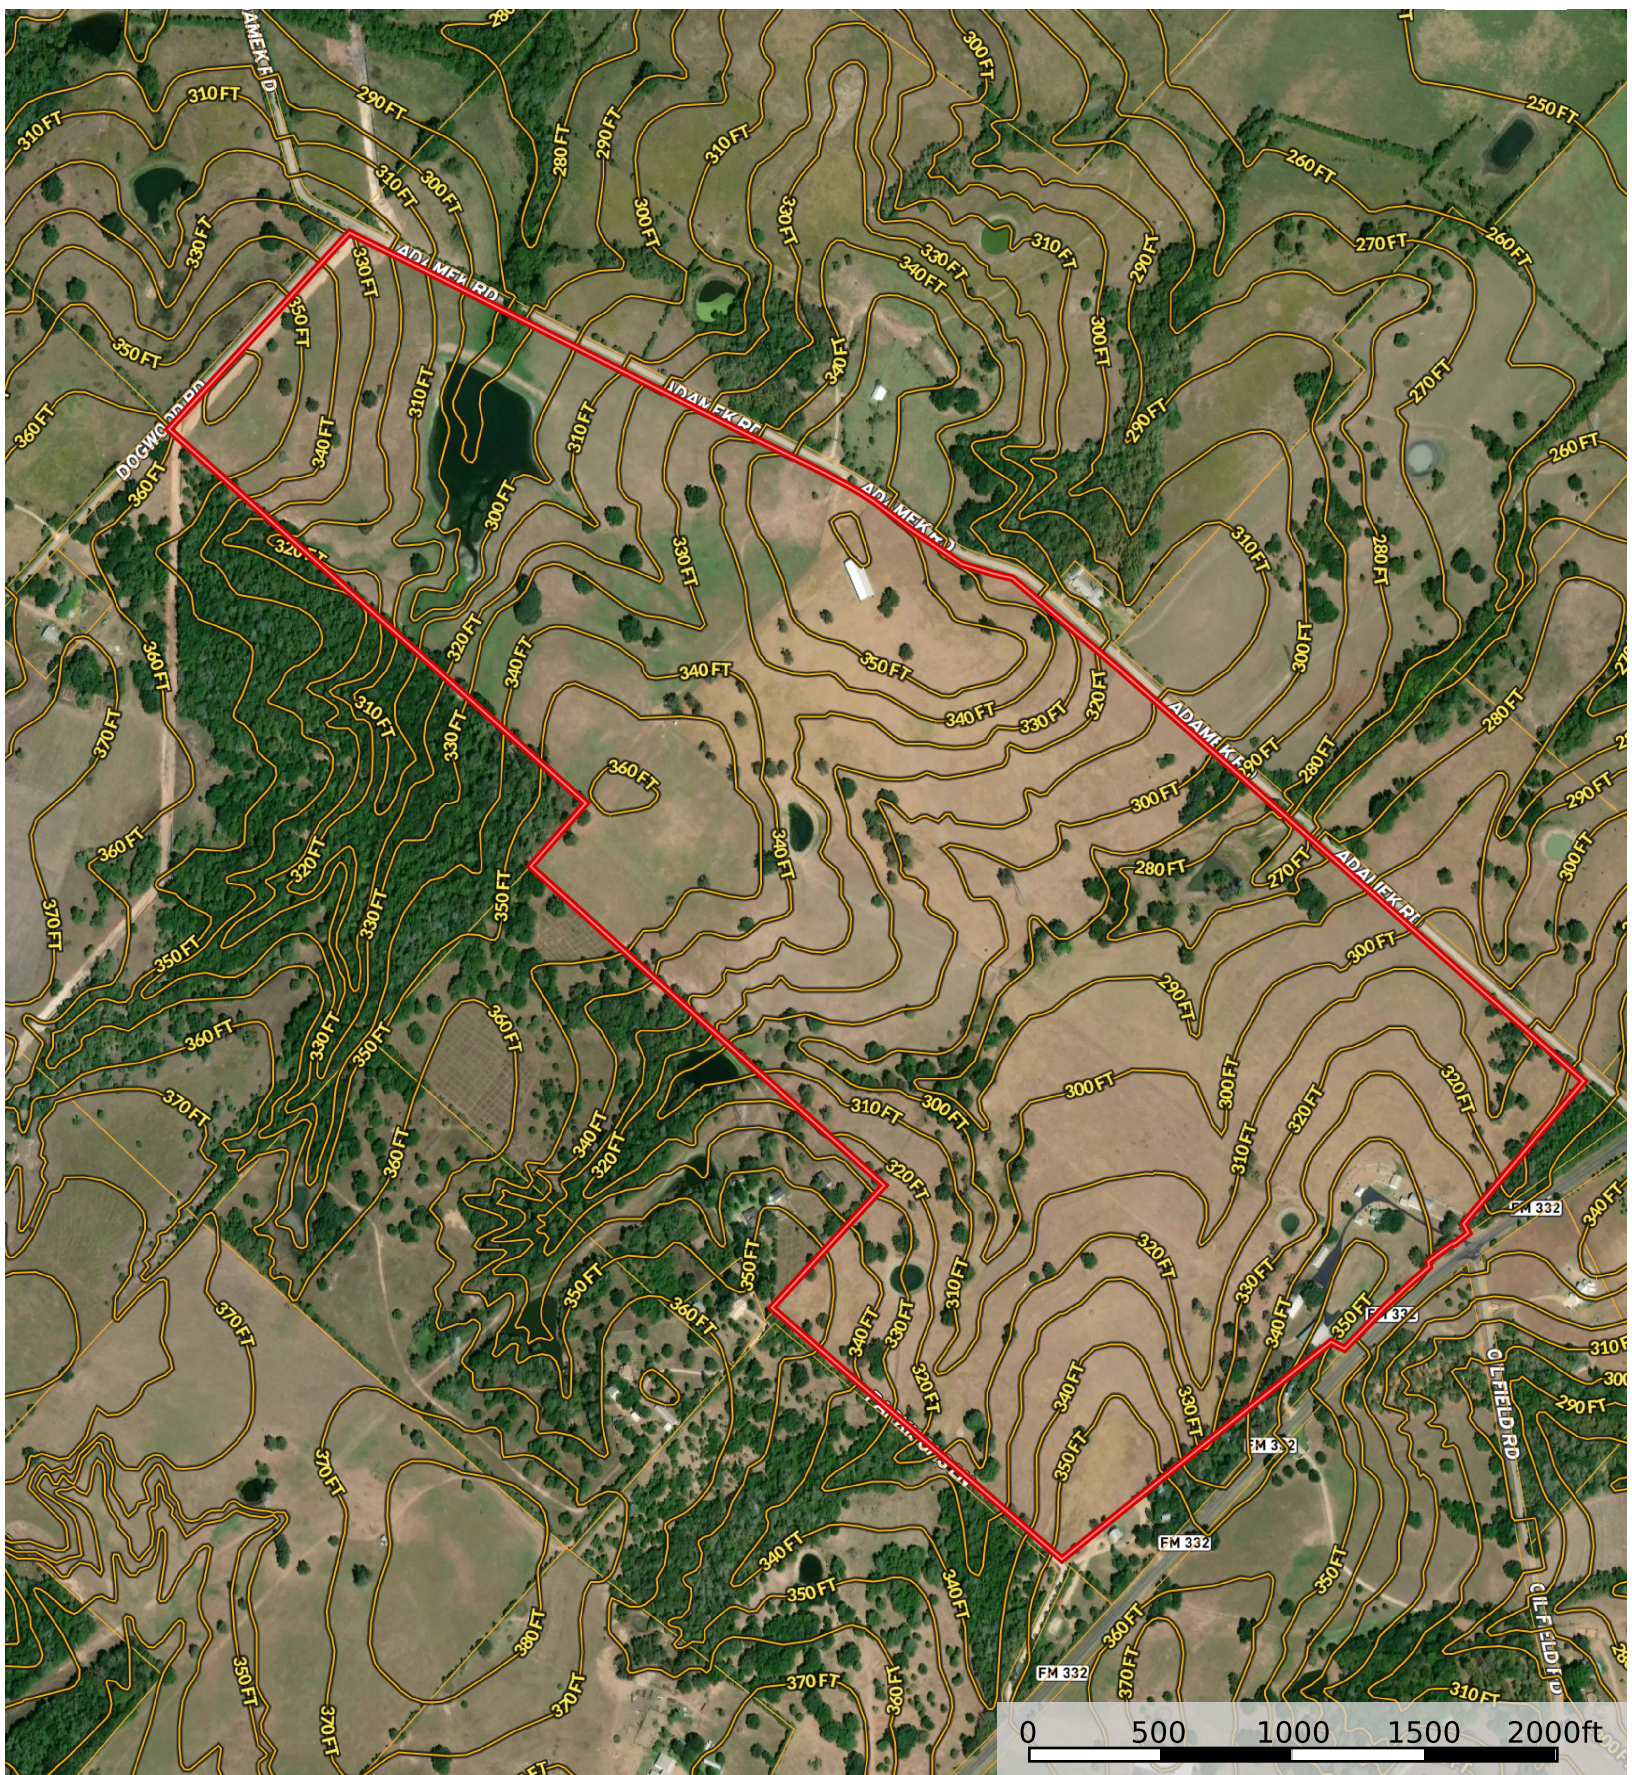

O'Donnell C - #2 Contour Map Estate -247.70 ac

Washington County, Texas, 247.7 AC +/-

 Boundary  Crude Oil  Natural Gas  Other