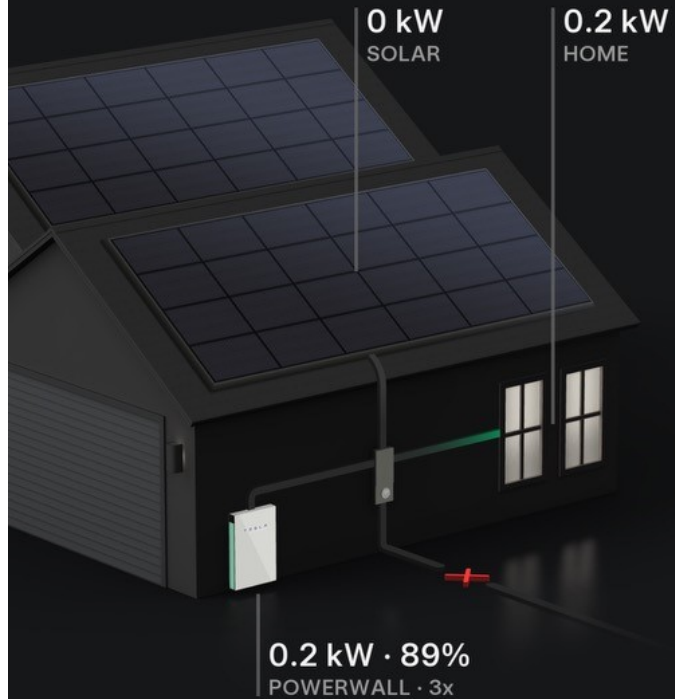

6:05

68

Spirit

Home

89%

Grid Outage

Grid Outage

Powerwall is providing backup power

Energy

64.8 kWh Generated Today

Impact

99% Self-Powered Today

Tesla Electric