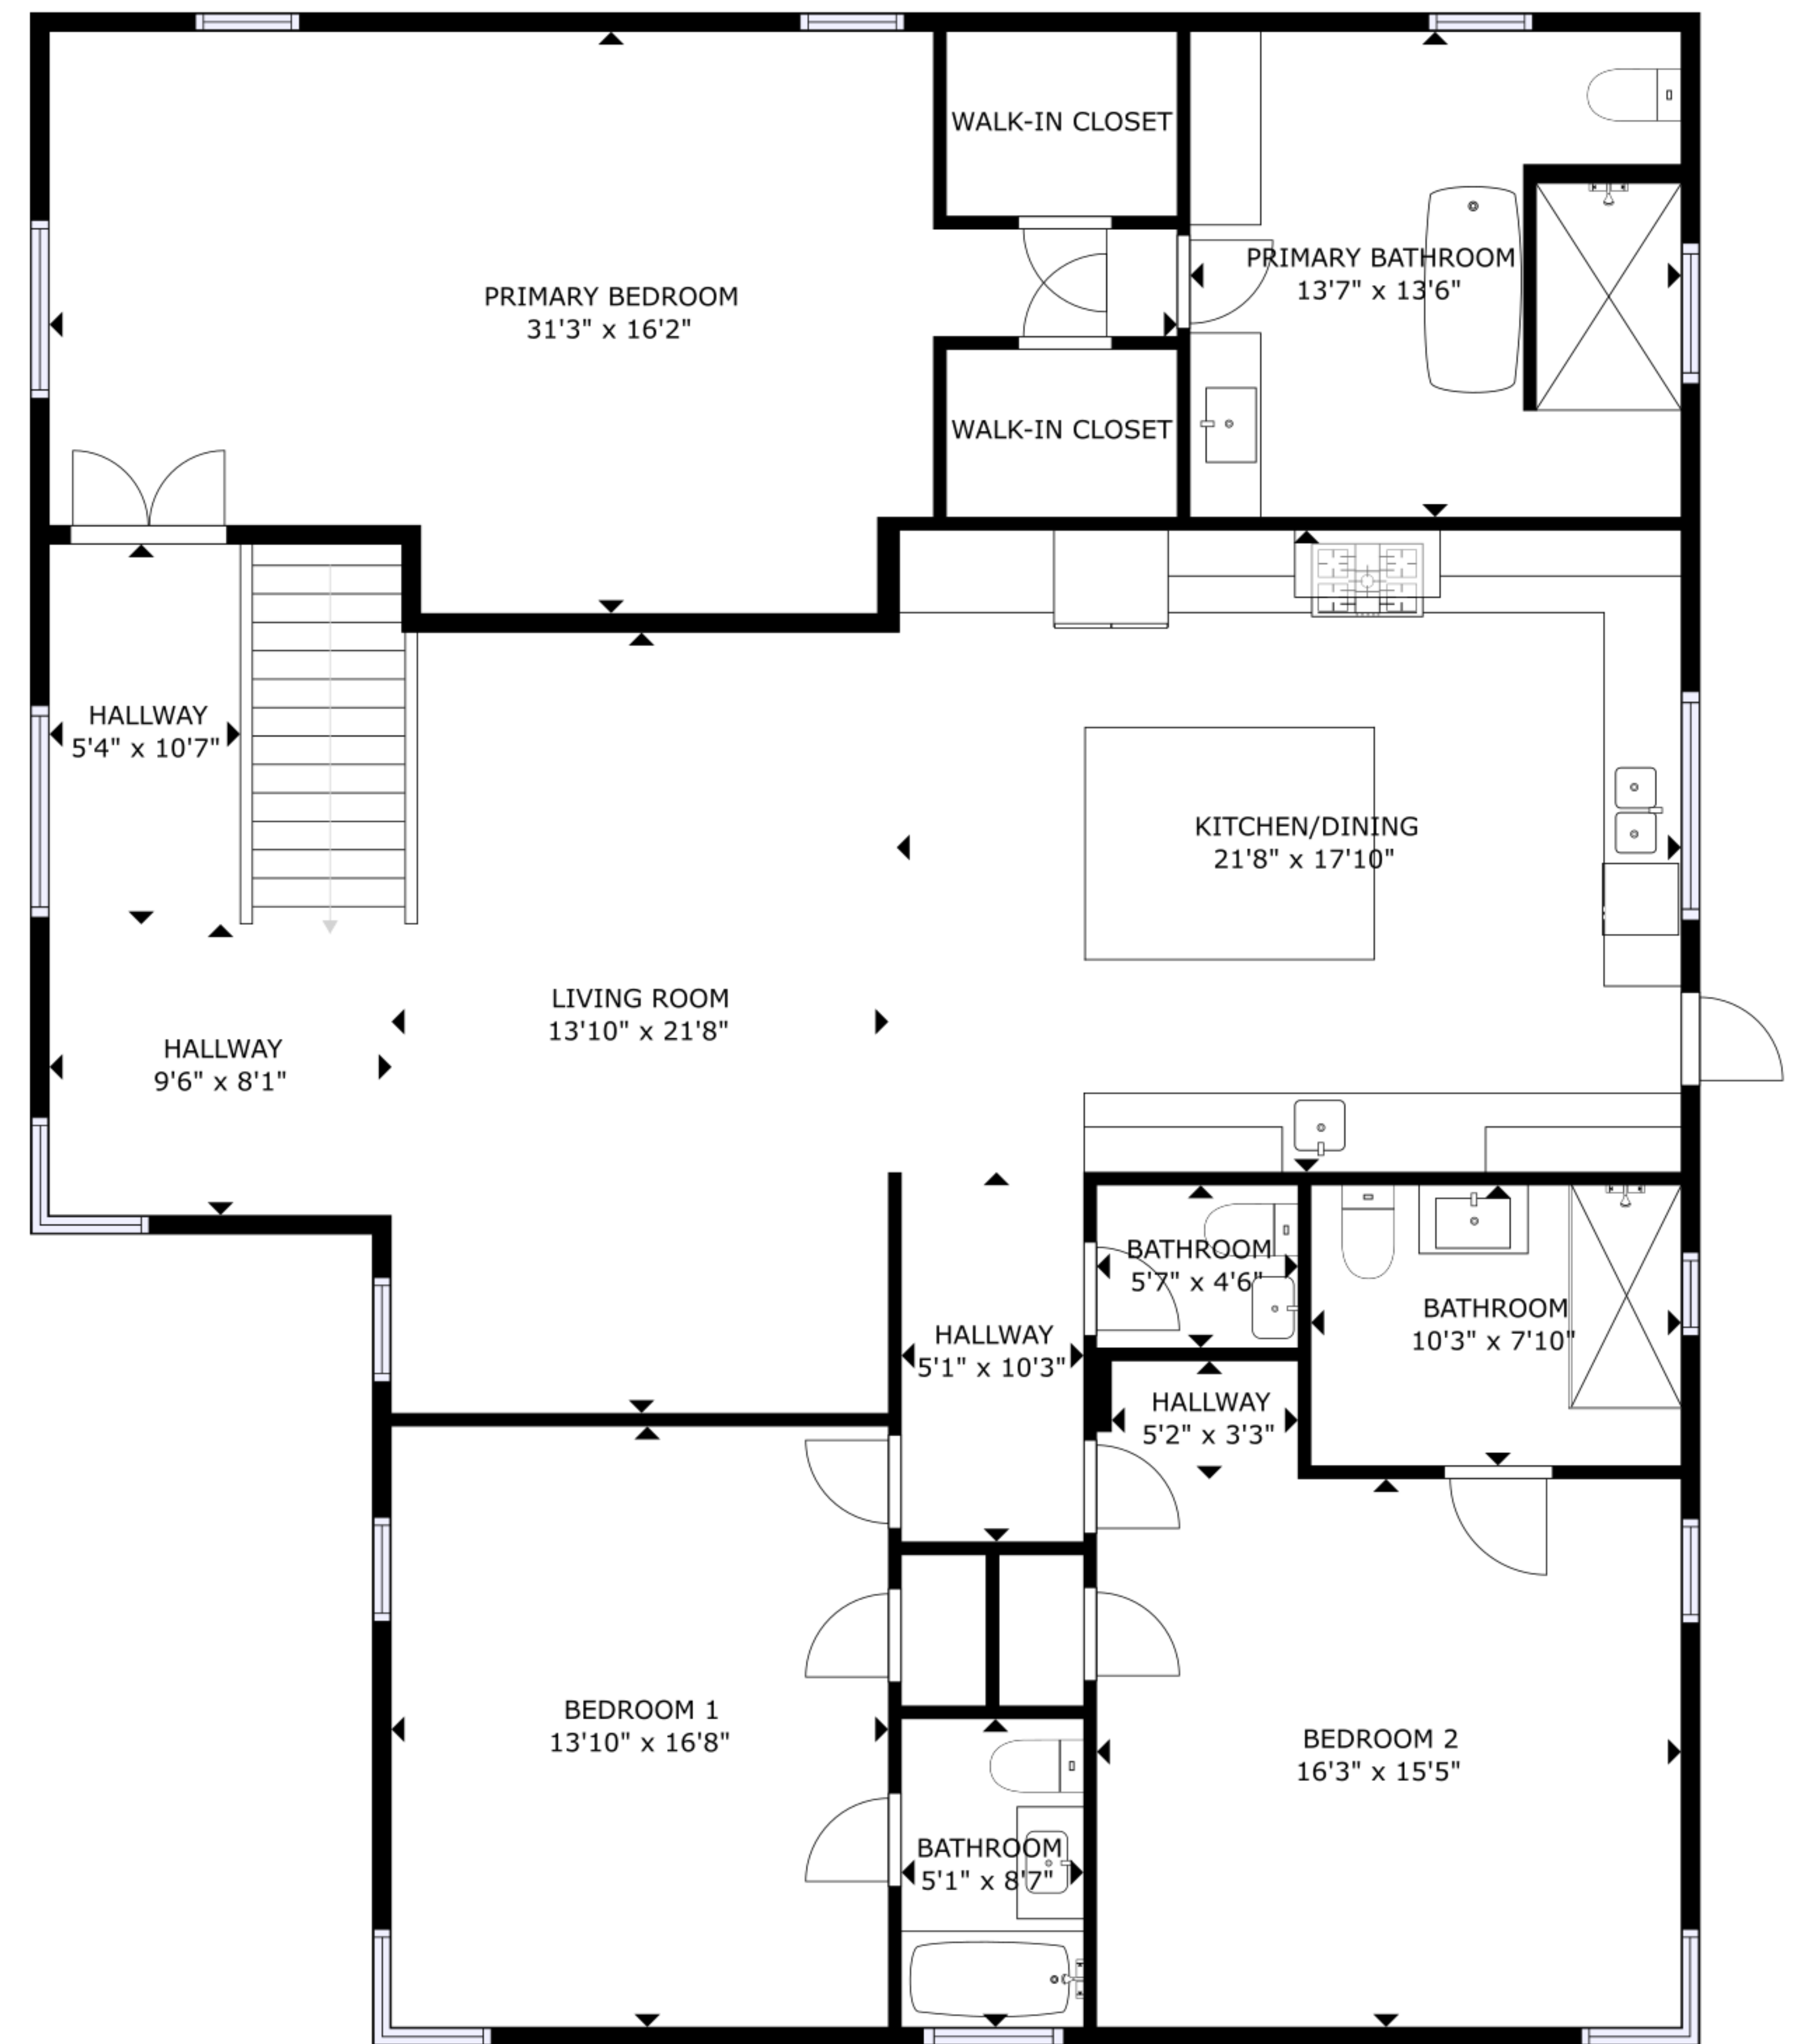

FLOOR 1

FLOOR 2

GROSS INTERNAL AREA
 FLOOR 1: 1793 sq ft, FLOOR 2: 2287 sq ft
 TOTAL: 4080 sq ft

SIZES AND DIMENSIONS ARE APPROXIMATE, ACTUAL MAY VARY.