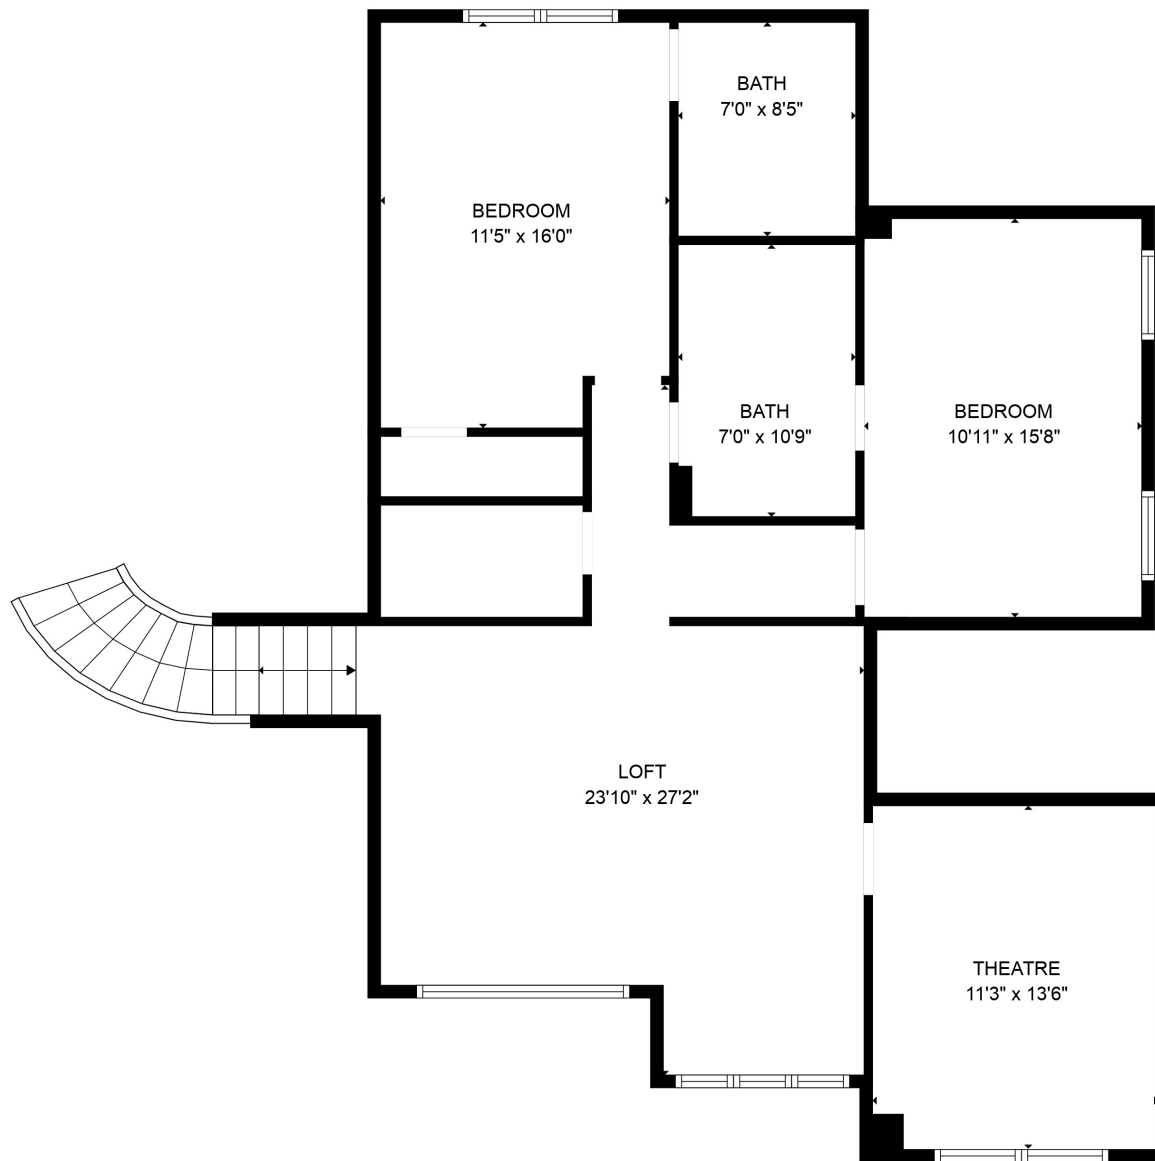

TOTAL: 3312 sq. ft
 FLOOR 1: 2220 sq. ft, FLOOR 2: 1092 sq. ft

MEASUREMENTS ARE CALCULATED BY CUBICASA TECHNOLOGY. DEEMED HIGHLY RELIABLE BUT NOT GUARANTEED.

TOTAL: 3312 sq. ft

FLOOR 1: 2220 sq. ft, FLOOR 2: 1092 sq. ft

MEASUREMENTS ARE CALCULATED BY CUBICASA TECHNOLOGY. DEEMED HIGHLY RELIABLE BUT NOT GUARANTEED.

TOTAL: 3312 sq. ft
FLOOR 1: 2220 sq. ft, FLOOR 2: 1092 sq. ft

MEASUREMENTS ARE CALCULATED BY CUBICASA TECHNOLOGY. DEEMED HIGHLY RELIABLE BUT NOT GUARANTEED.