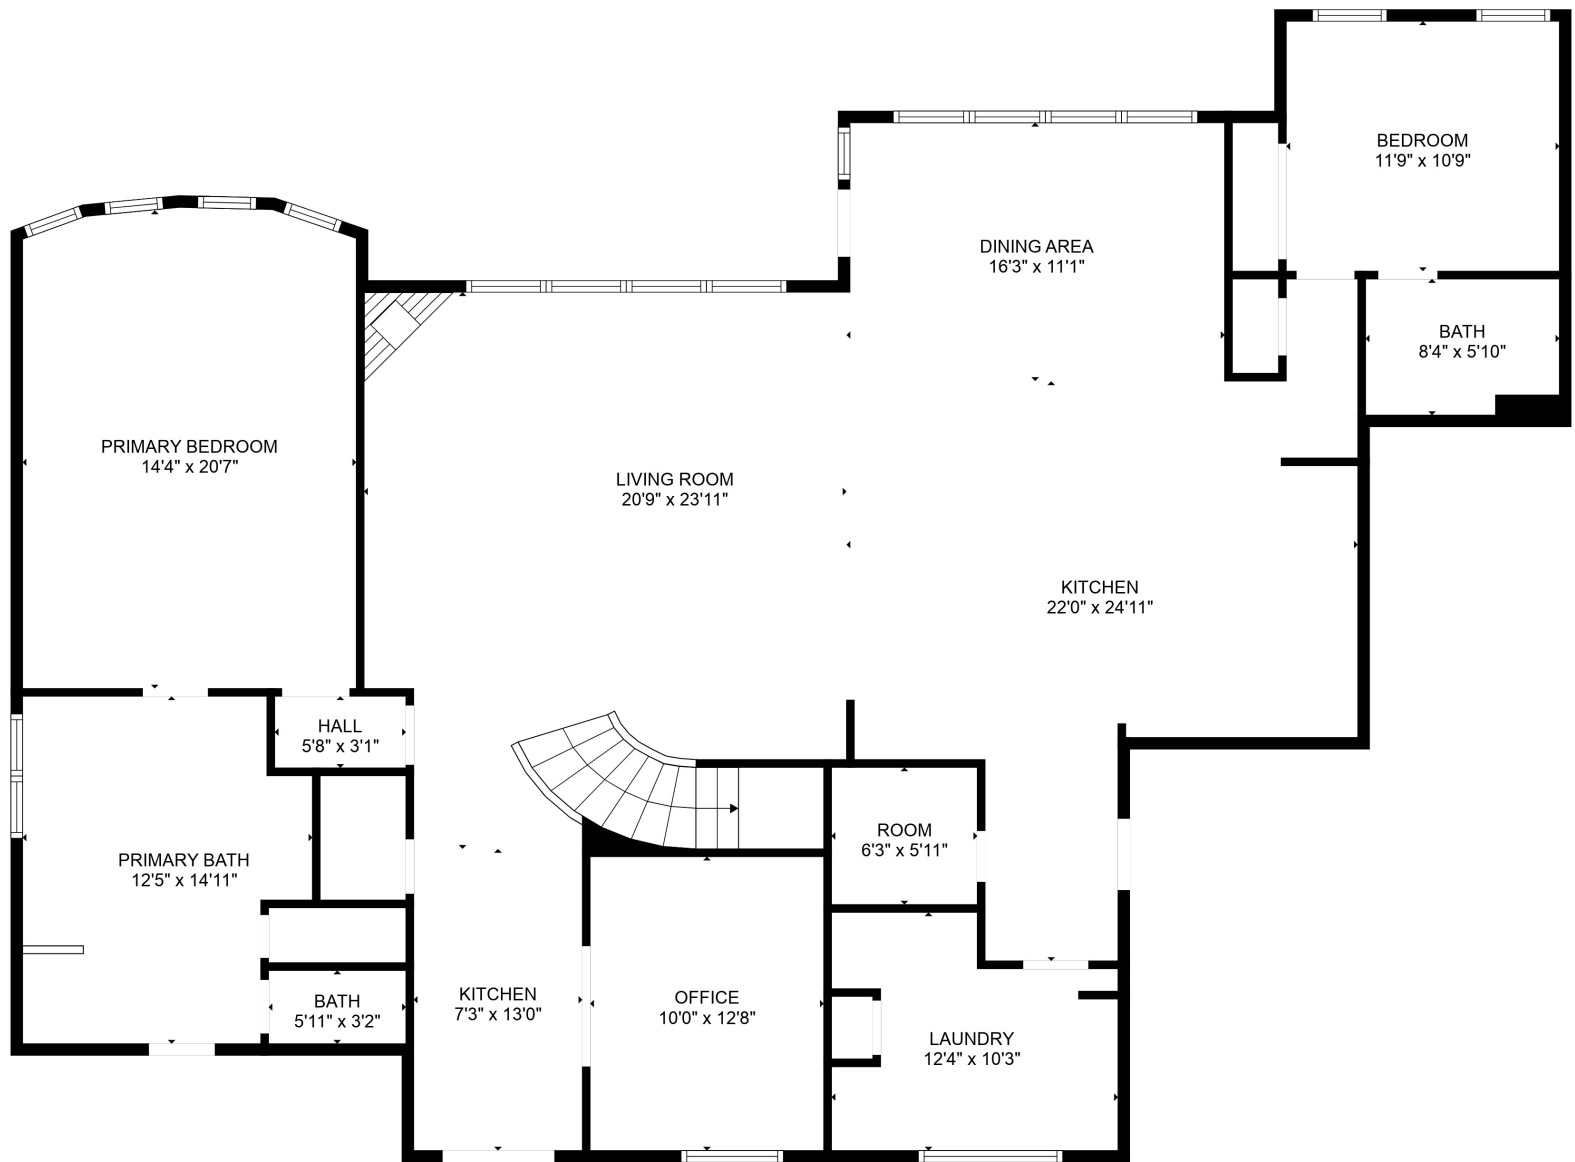

TOTAL: 3312 sq. ft
 FLOOR 1: 2220 sq. ft, FLOOR 2: 1092 sq. ft

MEASUREMENTS ARE CALCULATED BY CUBICASA TECHNOLOGY. DEEMED HIGHLY RELIABLE BUT NOT GUARANTEED.

TOTAL: 3312 sq. ft

FLOOR 1: 2220 sq. ft, FLOOR 2: 1092 sq. ft

MEASUREMENTS ARE CALCULATED BY CUBICASA TECHNOLOGY. DEEMED HIGHLY RELIABLE BUT NOT GUARANTEED.

TOTAL: 3312 sq. ft
FLOOR 1: 2220 sq. ft, FLOOR 2: 1092 sq. ft

MEASUREMENTS ARE CALCULATED BY CUBICASA TECHNOLOGY. DEEMED HIGHLY RELIABLE BUT NOT GUARANTEED.