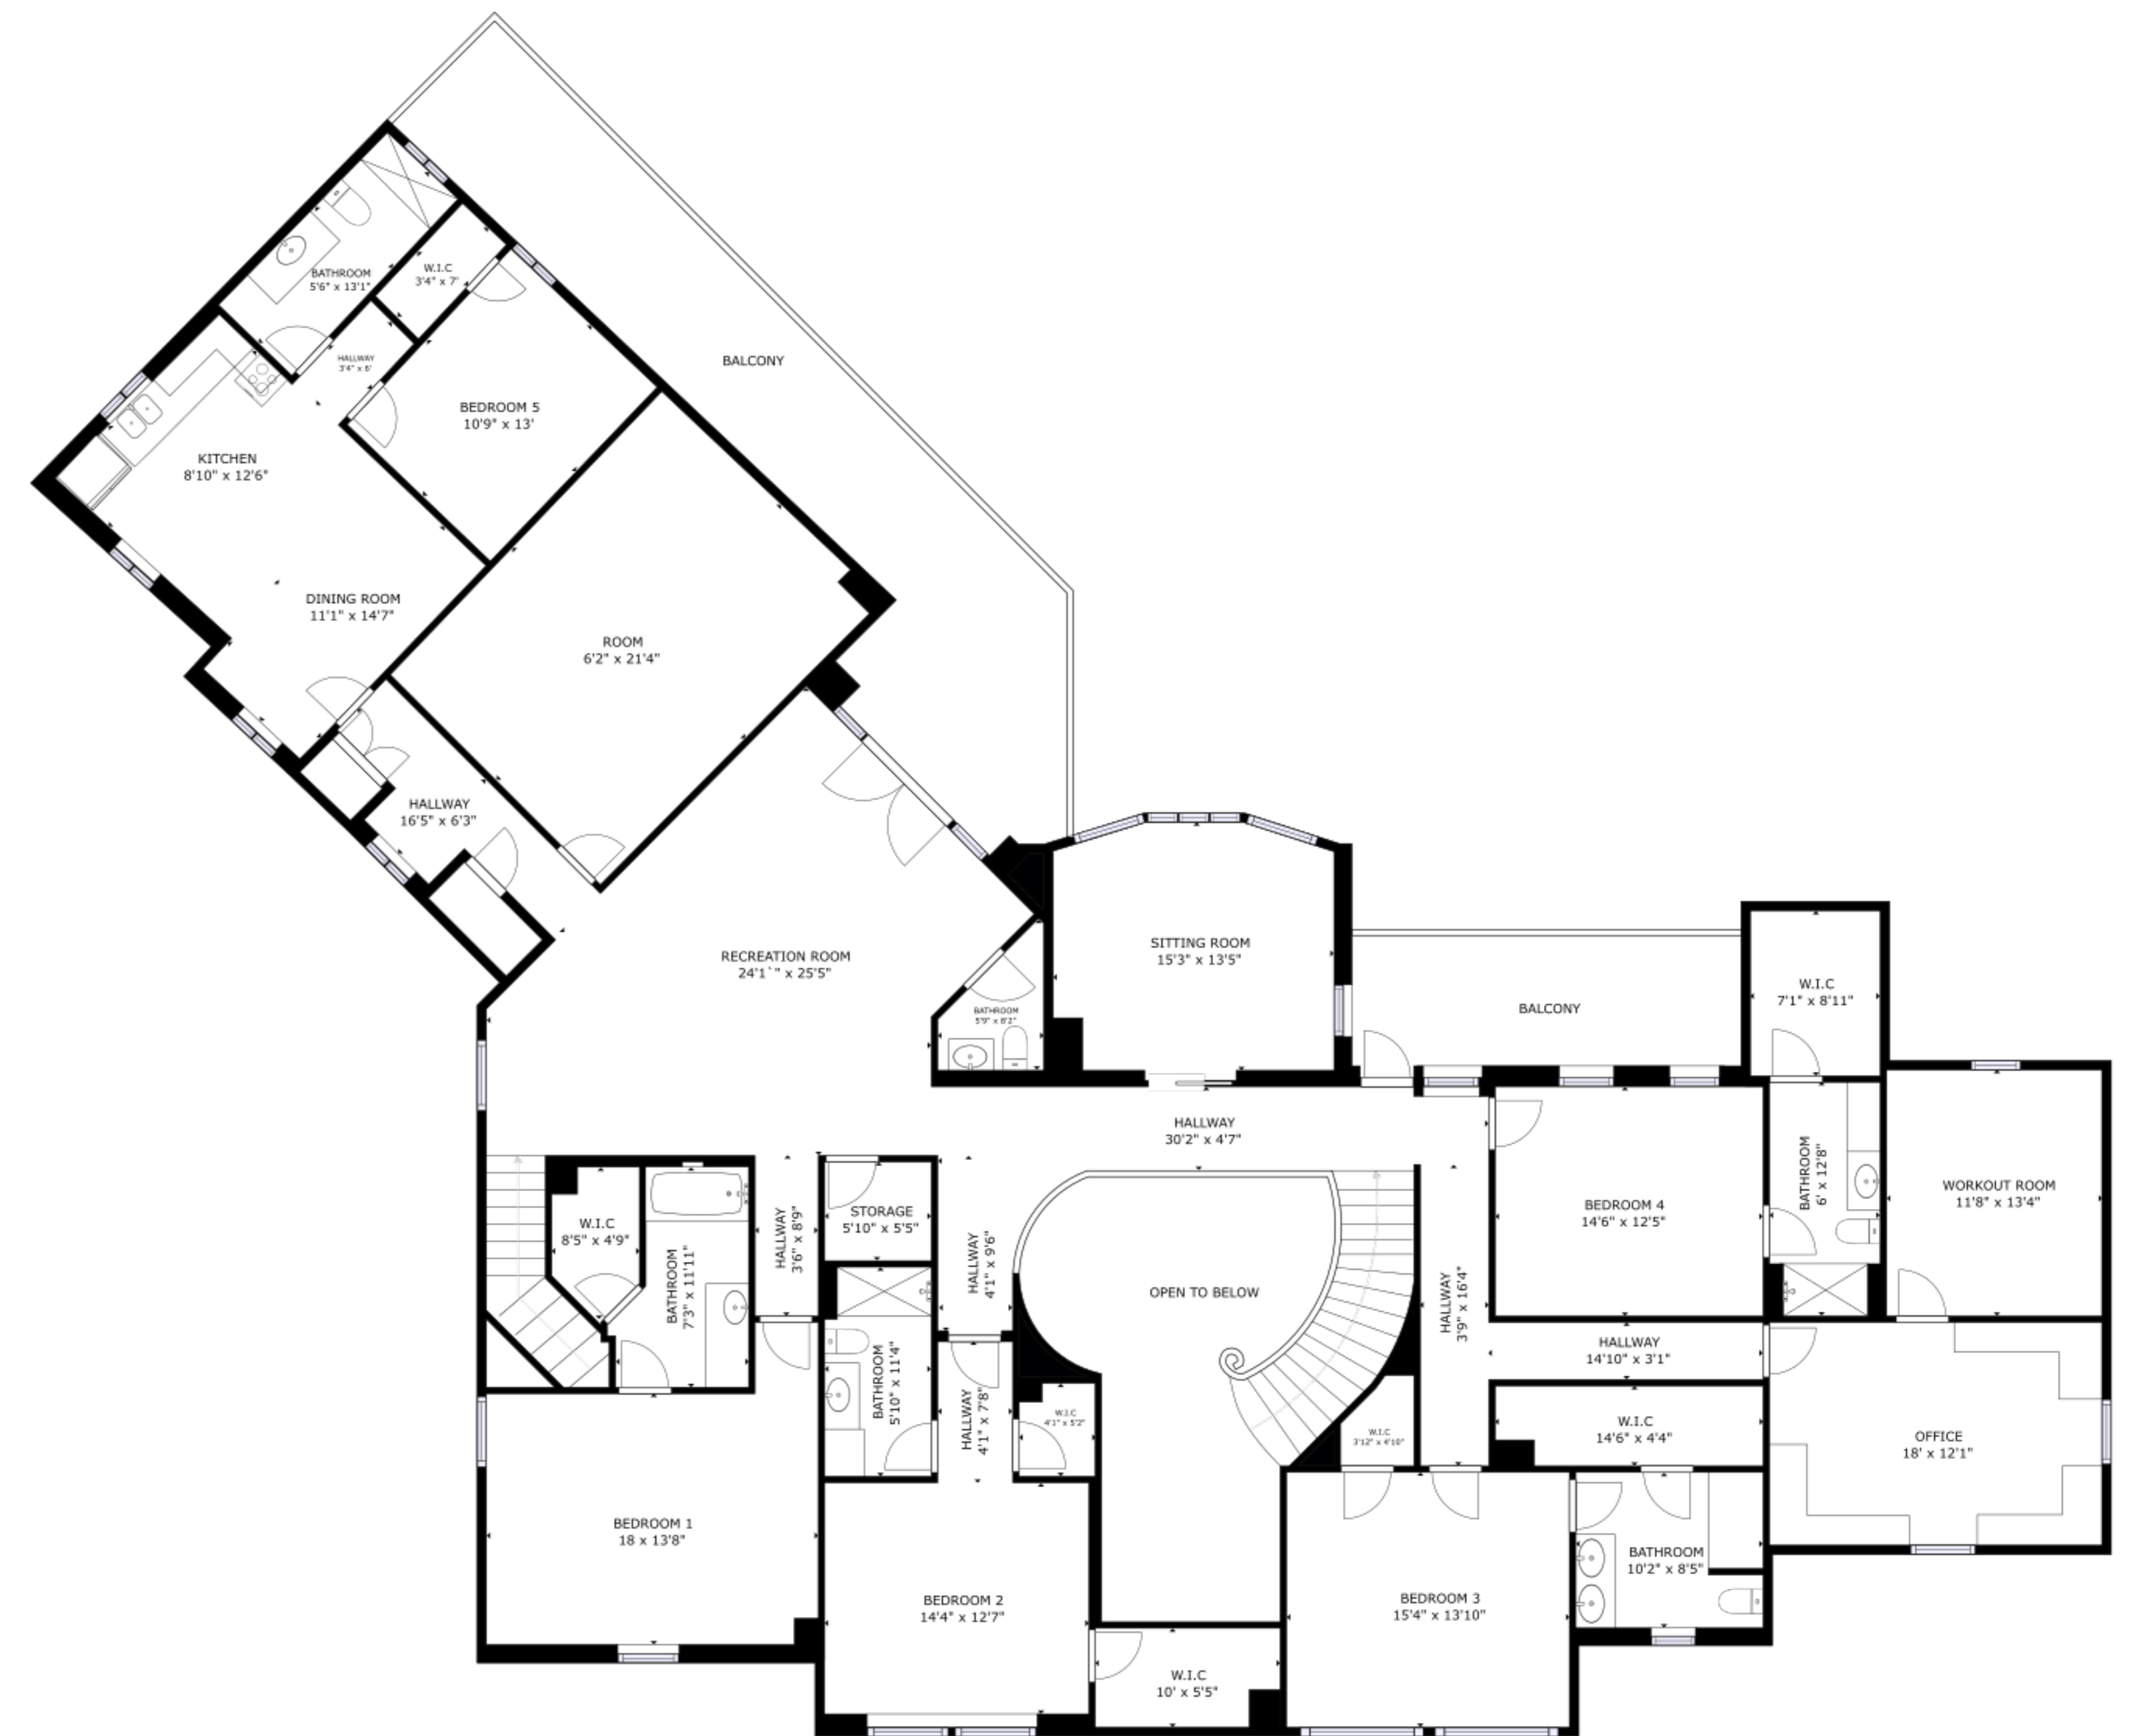

FLOOR 1

FLOOR 2

GROSS INTERNAL AREA  
 FLOOR 1: 3622 sq ft, FLOOR 2: 4118 sq ft  
 EXCLUDED AREAS; BALCONY: 586 sq ft, PATIO: 3080 sq ft  
 TOTAL: 7740 sq ft  
 SIZES AND DIMENSIONS ARE APPROXIMATE, ACTUAL MAY VARY.