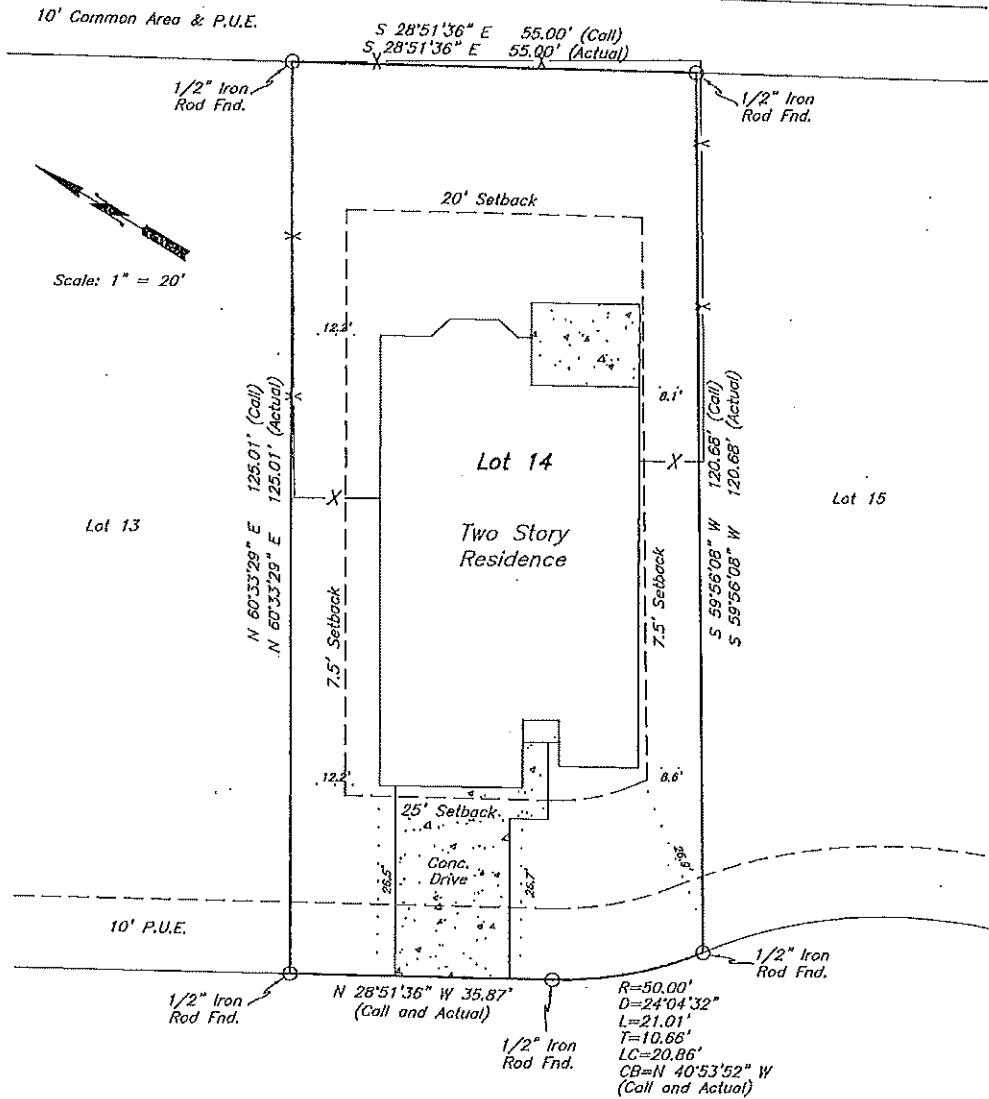

F.M. Highway 577
(South Blue Bell Road)

2307 Parker Court

Brandi Gebhardt and Weston Gebhardt

Being all of Lot 14 (FOURTEEN), Block 1 (ONE), RALSTON CREEK ESTATES, PHASE 1, an addition to the City of Brenham, Washington County, Texas, according to the plat recorded in Plat Cabinet File No. 628A and 628B of the Plat Records of Washington County, Texas. I, Paul Williams, Registered Professional Land Surveyor No. 5743 do hereby certify that this plat represents the results of a survey performed on the ground, under my supervision on April 20, 2015, and is true and correct to the best of my knowledge. I further certify that no improvements on this property encroach on adjacent property, nor do any improvements on adjacent property encroach on to this property, except as shown.

1. The floor plan is for a two-story house. The first floor is shown on the left and the second floor is shown on the right. The first floor includes a Master Bedroom, Living Room, Dining Area, Kitchen, Breakf. Nook, Laundry, Office, Bath, Hall, and a large open area. The second floor includes a Family Room, three Bedrooms, and two Baths. The overall layout is a rectangular house with a central hallway connecting the rooms.