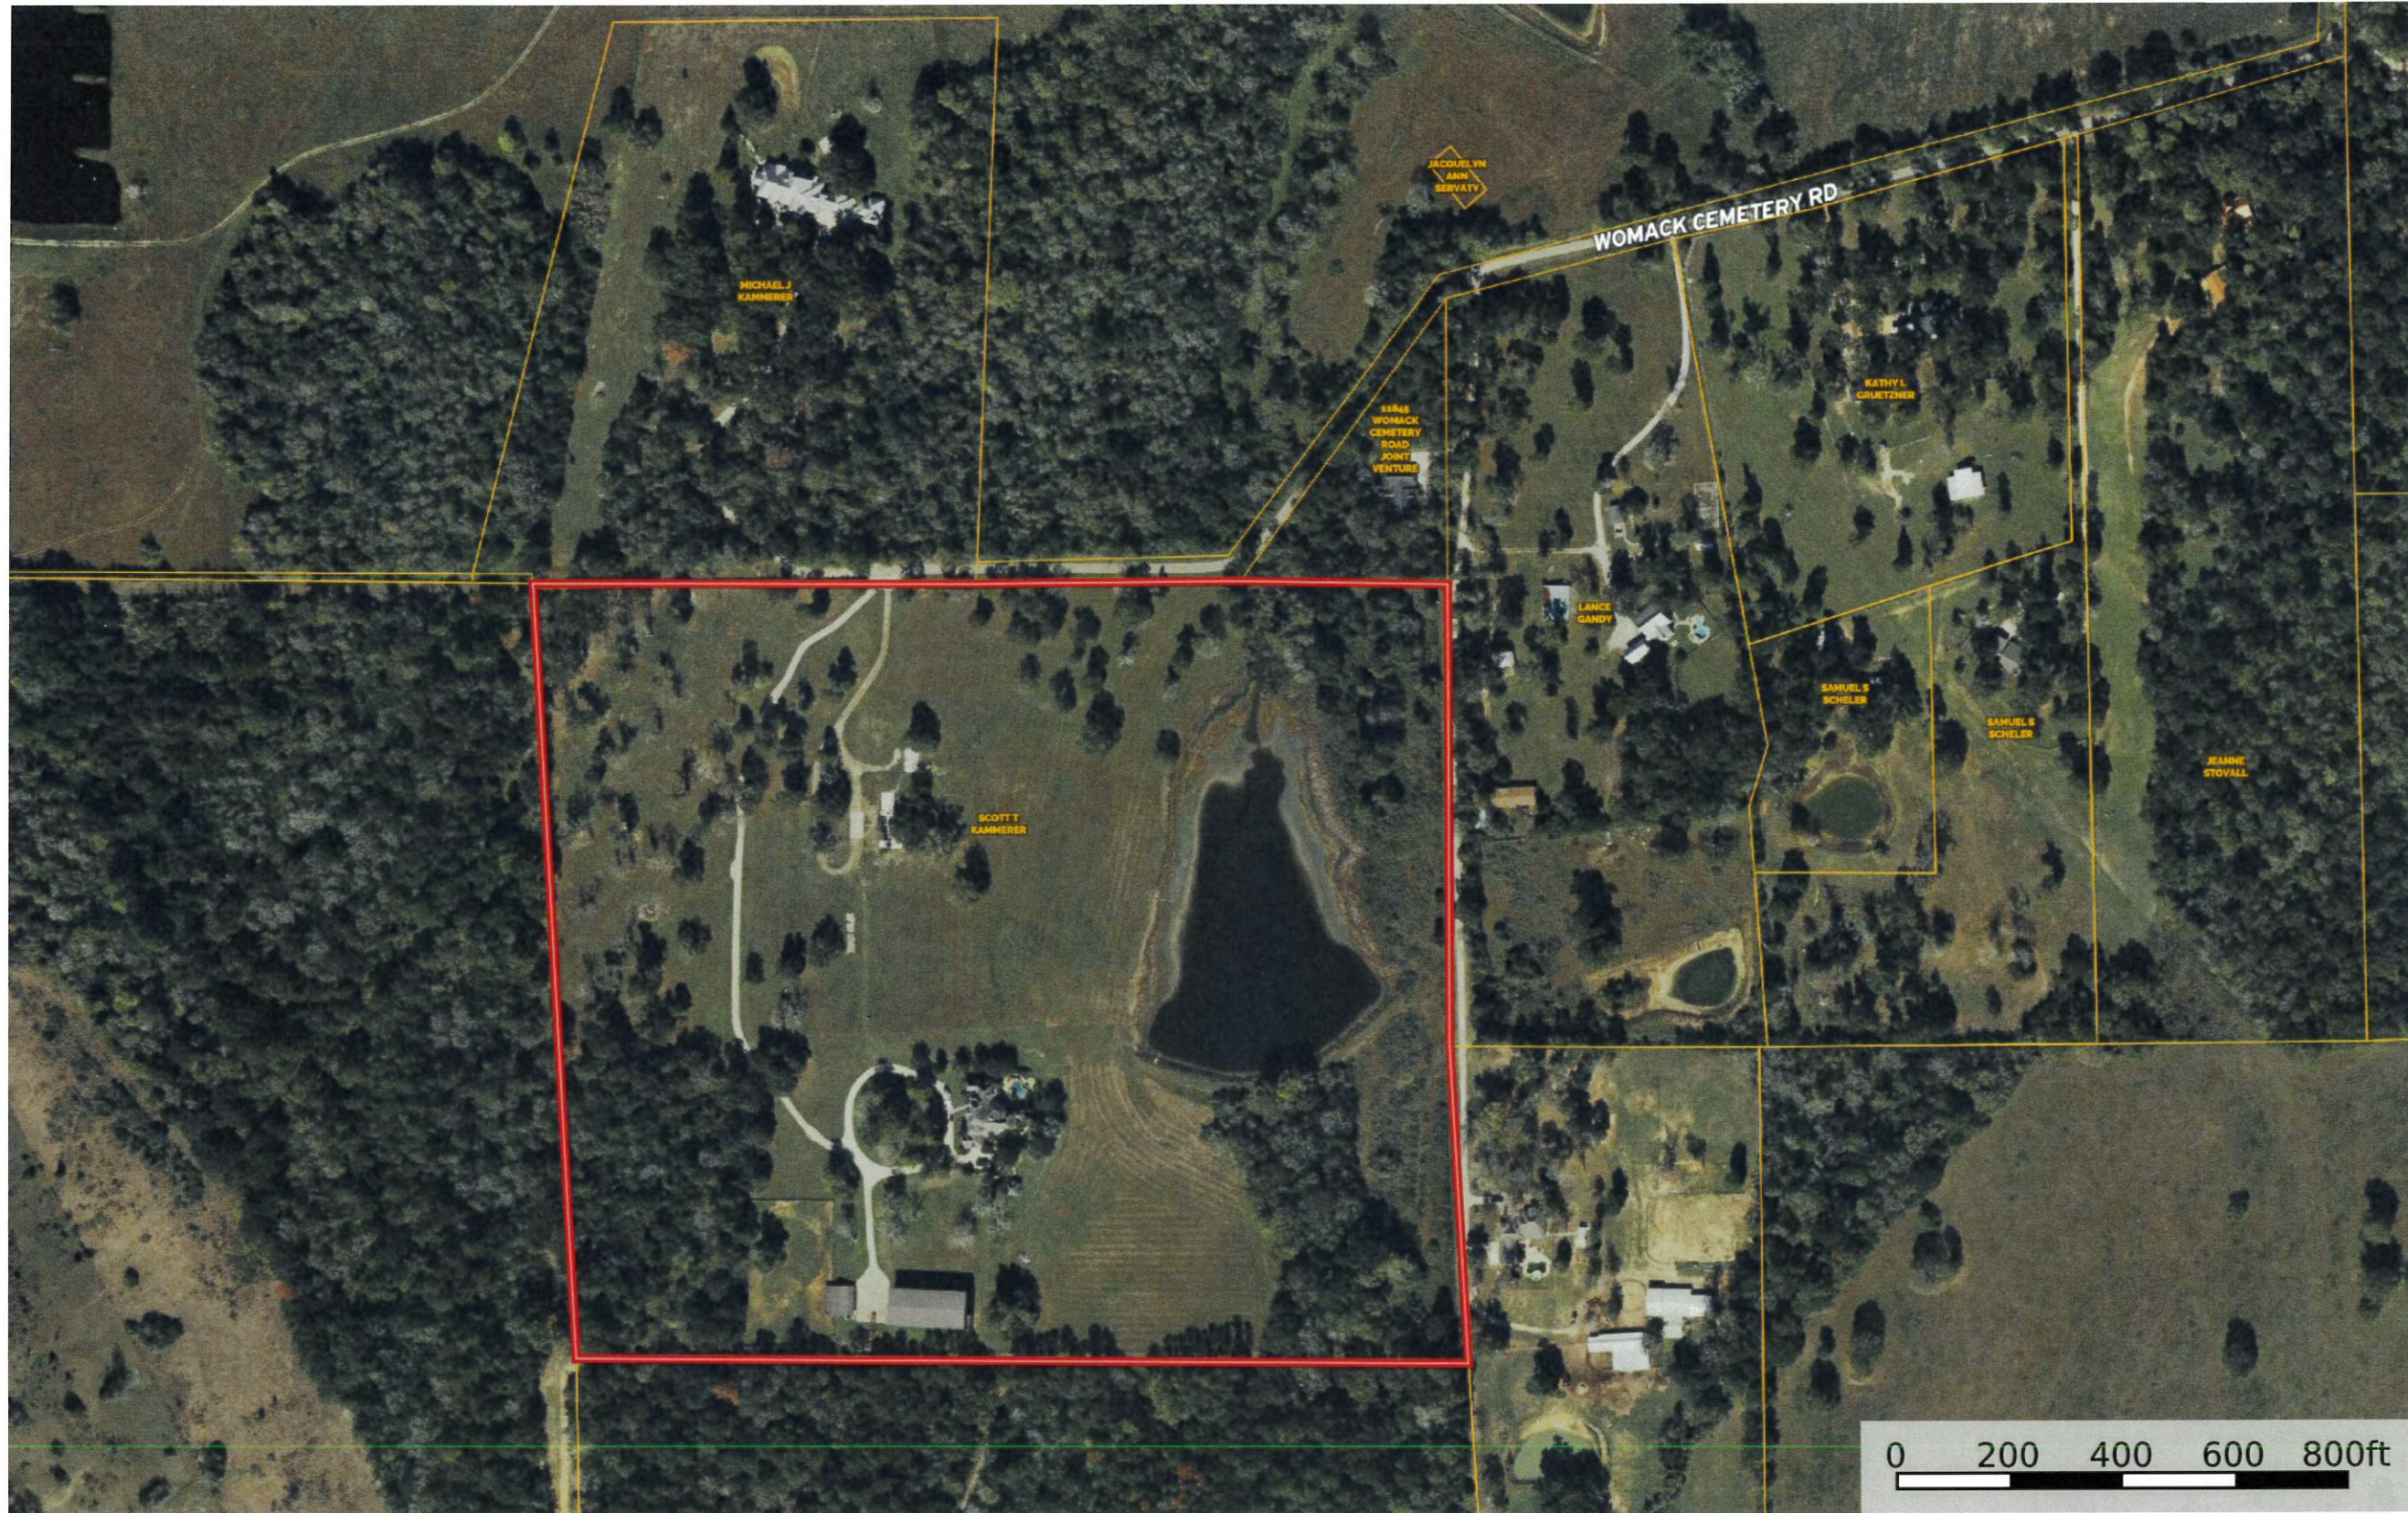

Heine Estate
Texas, 50 AC +/-

 Boundary