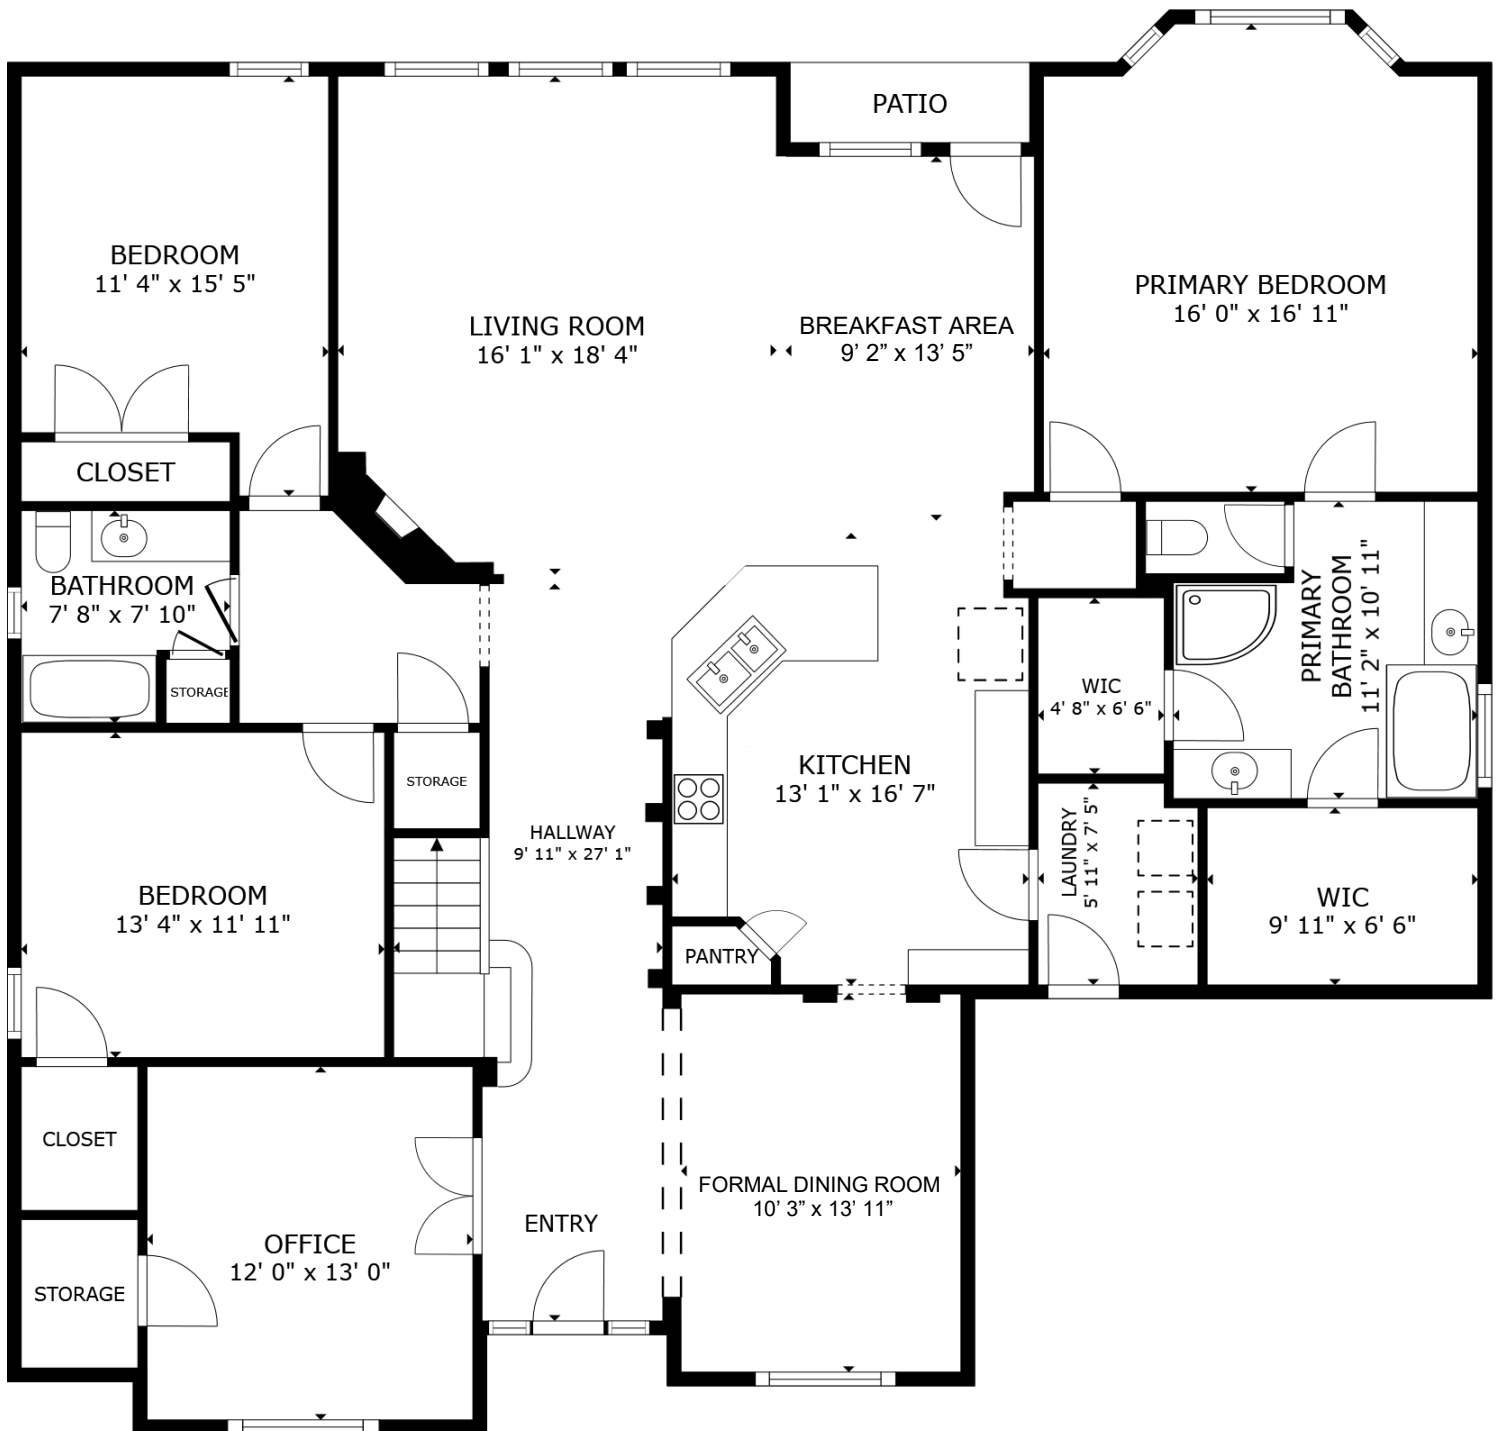

16019 Portmanshire Ln, Houston, TX 77084

MLS # 80008040

GROSS INTERNAL AREA

TOTAL LIVING: 2,880 sq ft (Per HCAD)

SIZES AND DIMENSIONS ARE APPROXIMATE, ACTUAL MAY VARY. VERIFY ALL DIMENSIONS.

16019 Portmanshire Ln, Houston, TX 77084

MLS # 80008040

GROSS INTERNAL AREA

TOTAL LIVING: 2,880 sq ft (Per HCAD)

SIZES AND DIMENSIONS ARE APPROXIMATE, ACTUAL MAY VARY. VERIFY ALL DIMENSIONS.