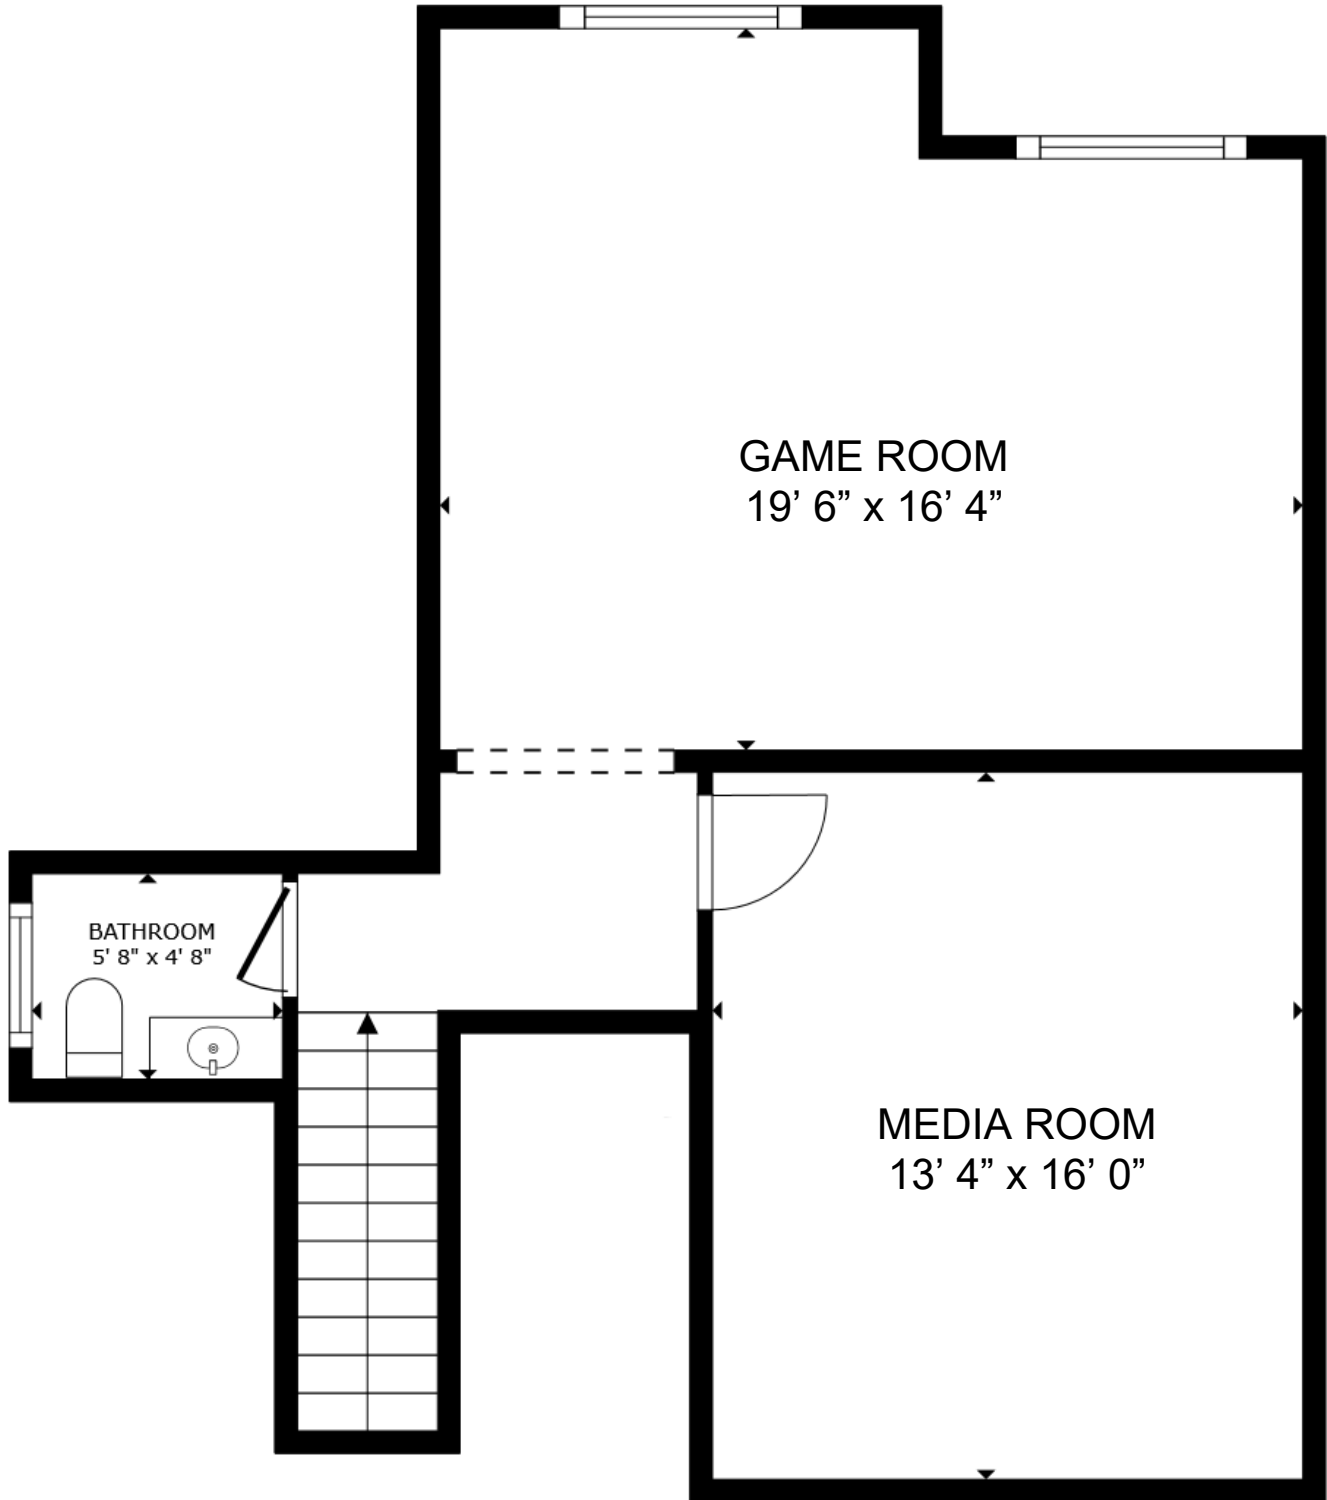

16019 Portmanshire Ln, Houston, TX 77084

MLS # 80008040

GROSS INTERNAL AREA

TOTAL LIVING: 2,880 sq ft (Per HCAD)

SIZES AND DIMENSIONS ARE APPROXIMATE, ACTUAL MAY VARY. VERIFY ALL DIMENSIONS.

16019 Portmanshire Ln, Houston, TX 77084

MLS # 80008040

GROSS INTERNAL AREA

TOTAL LIVING: 2,880 sq ft (Per HCAD)

SIZES AND DIMENSIONS ARE APPROXIMATE, ACTUAL MAY VARY. VERIFY ALL DIMENSIONS.