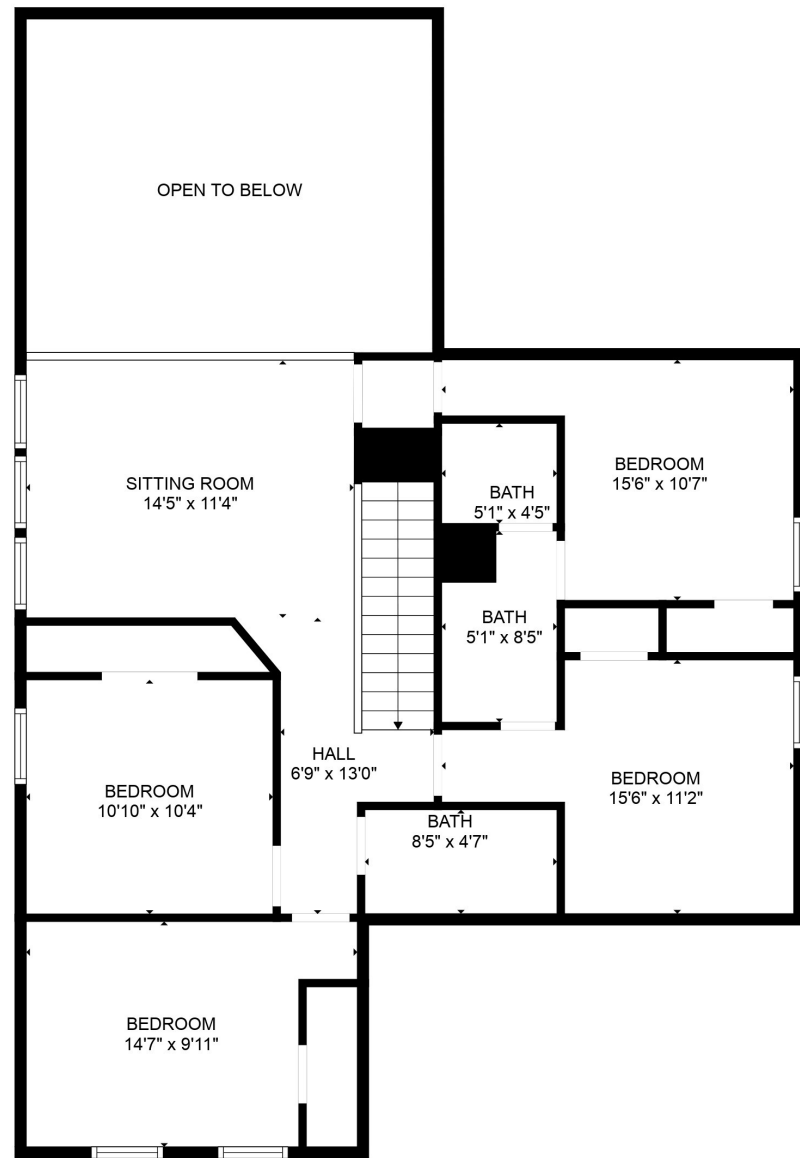

FLOOR 1

FLOOR 2

TOTAL: 2349 sq. ft

FLOOR 1: 1371 sq. ft, FLOOR 2: 978 sq. ft

EXCLUDED AREAS: GARAGE: 412 sq. ft, OPEN TO BELOW: 262 sq. ft

MEASUREMENTS ARE CALCULATED BY CUBICASA TECHNOLOGY. DEEMED HIGHLY RELIABLE BUT NOT GUARANTEED.