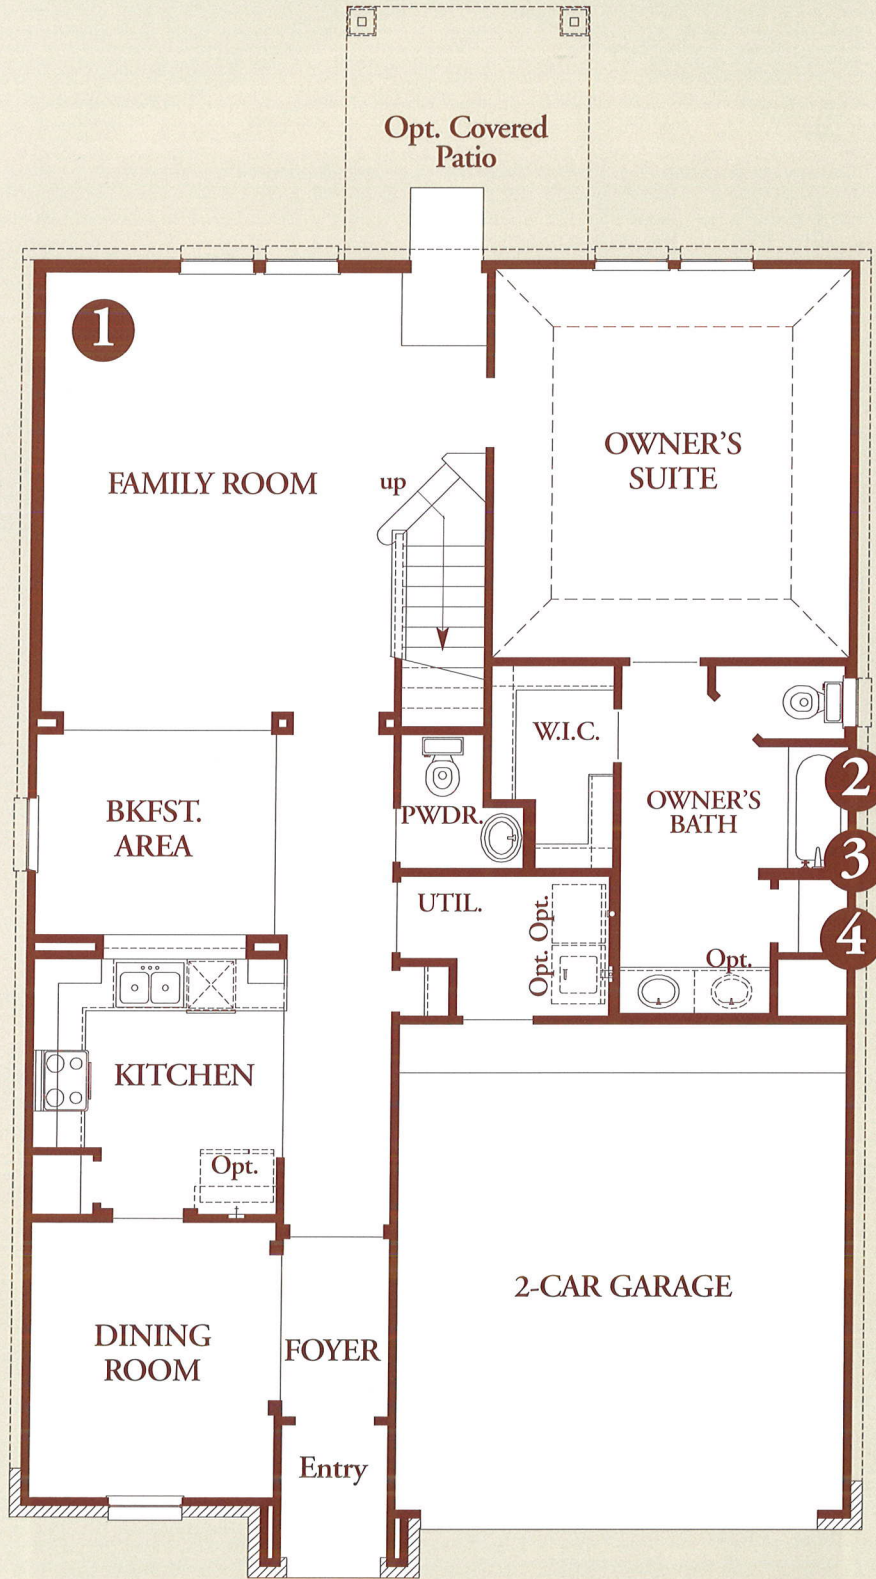

Llano

HOMESTEAD COLLECTION + 2,469 SQUARE FEET, 4 BEDROOMS, 2-STORY

FIRST STORY