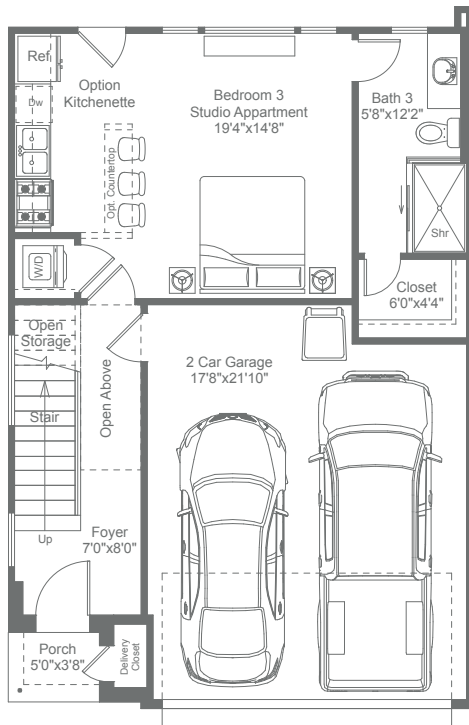

FLOOR PLANS

DALLAS

MODELS: 10-15, 18-23

CONDITIONED LIVING AREA	2,300 SQFT
OUTDOOR LIVING AREA	148 SQFT
NUMBER OF BEDROOMS	3
NUMBER OF BATHROOMS	3.5

FIRST FLOOR

SECOND FLOOR

THIRD FLOOR