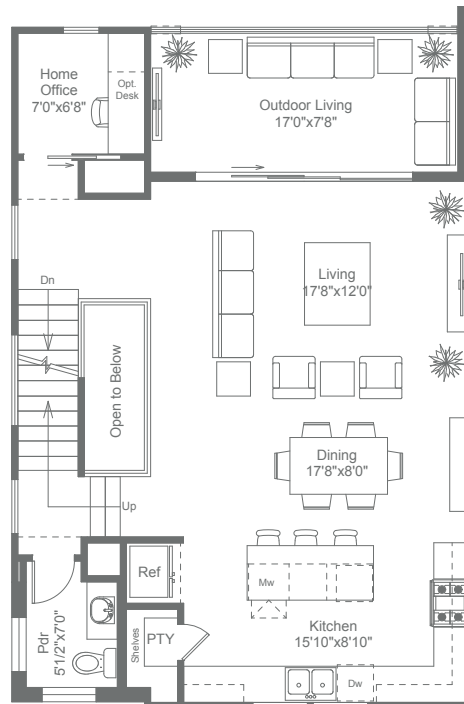

FLOOR PLANS

DALLAS

MODELS: 10-15, 18-23

CONDITIONED LIVING AREA	2,300 SQFT
OUTDOOR LIVING AREA	148 SQFT
NUMBER OF BEDROOMS	3
NUMBER OF BATHROOMS	3.5

FIRST FLOOR

SECOND FLOOR

THIRD FLOOR