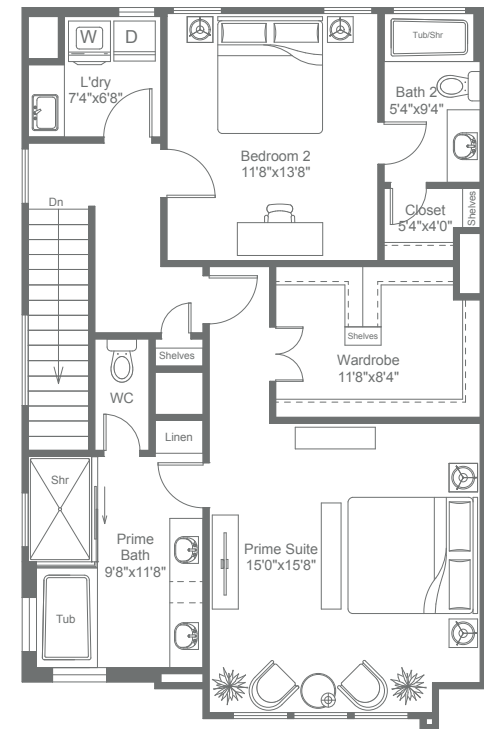

FLOOR PLANS

DALLAS

MODELS: 10-15, 18-23

CONDITIONED LIVING AREA	2,300 SQFT
OUTDOOR LIVING AREA	148 SQFT
NUMBER OF BEDROOMS	3
NUMBER OF BATHROOMS	3.5

FIRST FLOOR

SECOND FLOOR

THIRD FLOOR