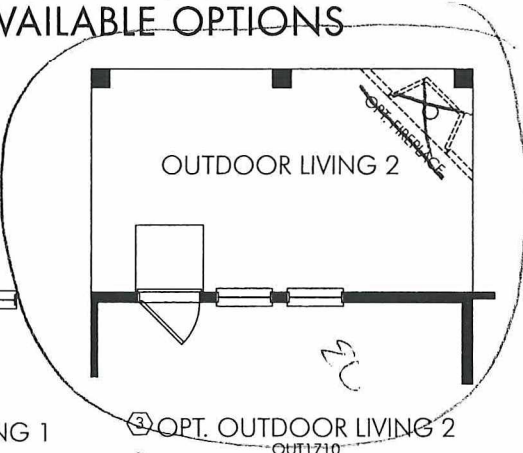

GREENBRIAR

AVAILABLE OPTIONS

① OPT. KITCHEN
BAY0005

② OPT. OUTDOOR LIVING 1
OPT1010

③ OPT. OUTDOOR LIVING 2
OUT1710

④ OPT. OUTDOOR LIVING 2
W/FIREPLACE
EPO0130

OPT. BAY
⑤ OPT. BAY WINDOW
BAY0005

⑥ OPT. MASTER BATH 4
BATH0111