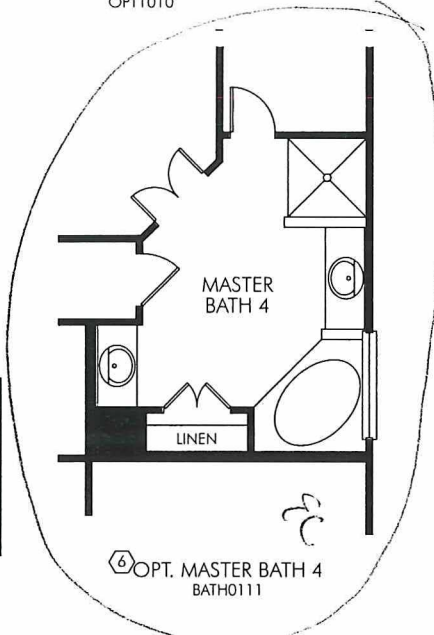

GREENBRIAR

AVAILABLE OPTIONS

① OPT. KITCHEN
BAY0005

② OPT. OUTDOOR LIVING 1
OPT1010

③ OPT. OUTDOOR LIVING 2
OUT1710

④ OPT. OUTDOOR LIVING 2
W/FIREPLACE
EPO0130

OPT. BAY
⑤ OPT. BAY WINDOW
BAY0005

⑥ OPT. MASTER BATH 4
BATH0111

⑧ OPT. MASTER BATH 2
BTH0104

⑨ OPT. MASTER BATH 3
BTH0105

⑦ OPT. FIREPLACE AT FAMILY
FPO0108

⑩ OPT. BEDROOM 5
BTH0503

⑪ OPT. STUDY
RMO0015

⑫ OPT. SIDELOAD GARAGE
GAR0200

REV. 03/12
4244