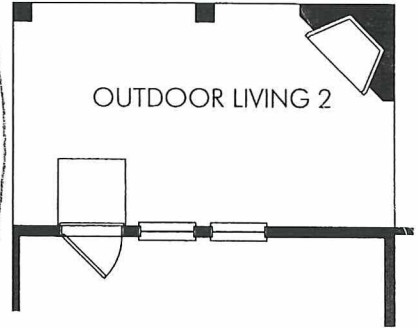

GREENBRIAR

AVAILABLE OPTIONS

① OPT. KITCHEN
BAY0005

② OPT. OUTDOOR LIVING 1
OPT1010

③ OPT. OUTDOOR LIVING 2
OUT1710

④ OPT. OUTDOOR LIVING 2
W/FIREPLACE
EPO0130

OPT. BAY
⑤ OPT. BAY WINDOW
BAY0005

⑥ OPT. MASTER BATH 4
BATH0111