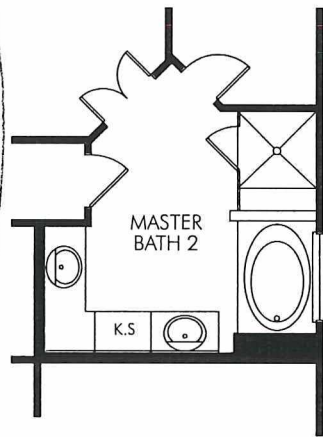

GREENBRIAR

AVAILABLE OPTIONS

① OPT. KITCHEN
BAY0005

② OPT. OUTDOOR LIVING 1
OPT1010

③ OPT. OUTDOOR LIVING 2
OUT1710

④ OPT. OUTDOOR LIVING 2
W/FIREPLACE
EPO0130

OPT. BAY
⑤ OPT. BAY WINDOW
BAY0005

⑥ OPT. MASTER BATH 4
BATH0111