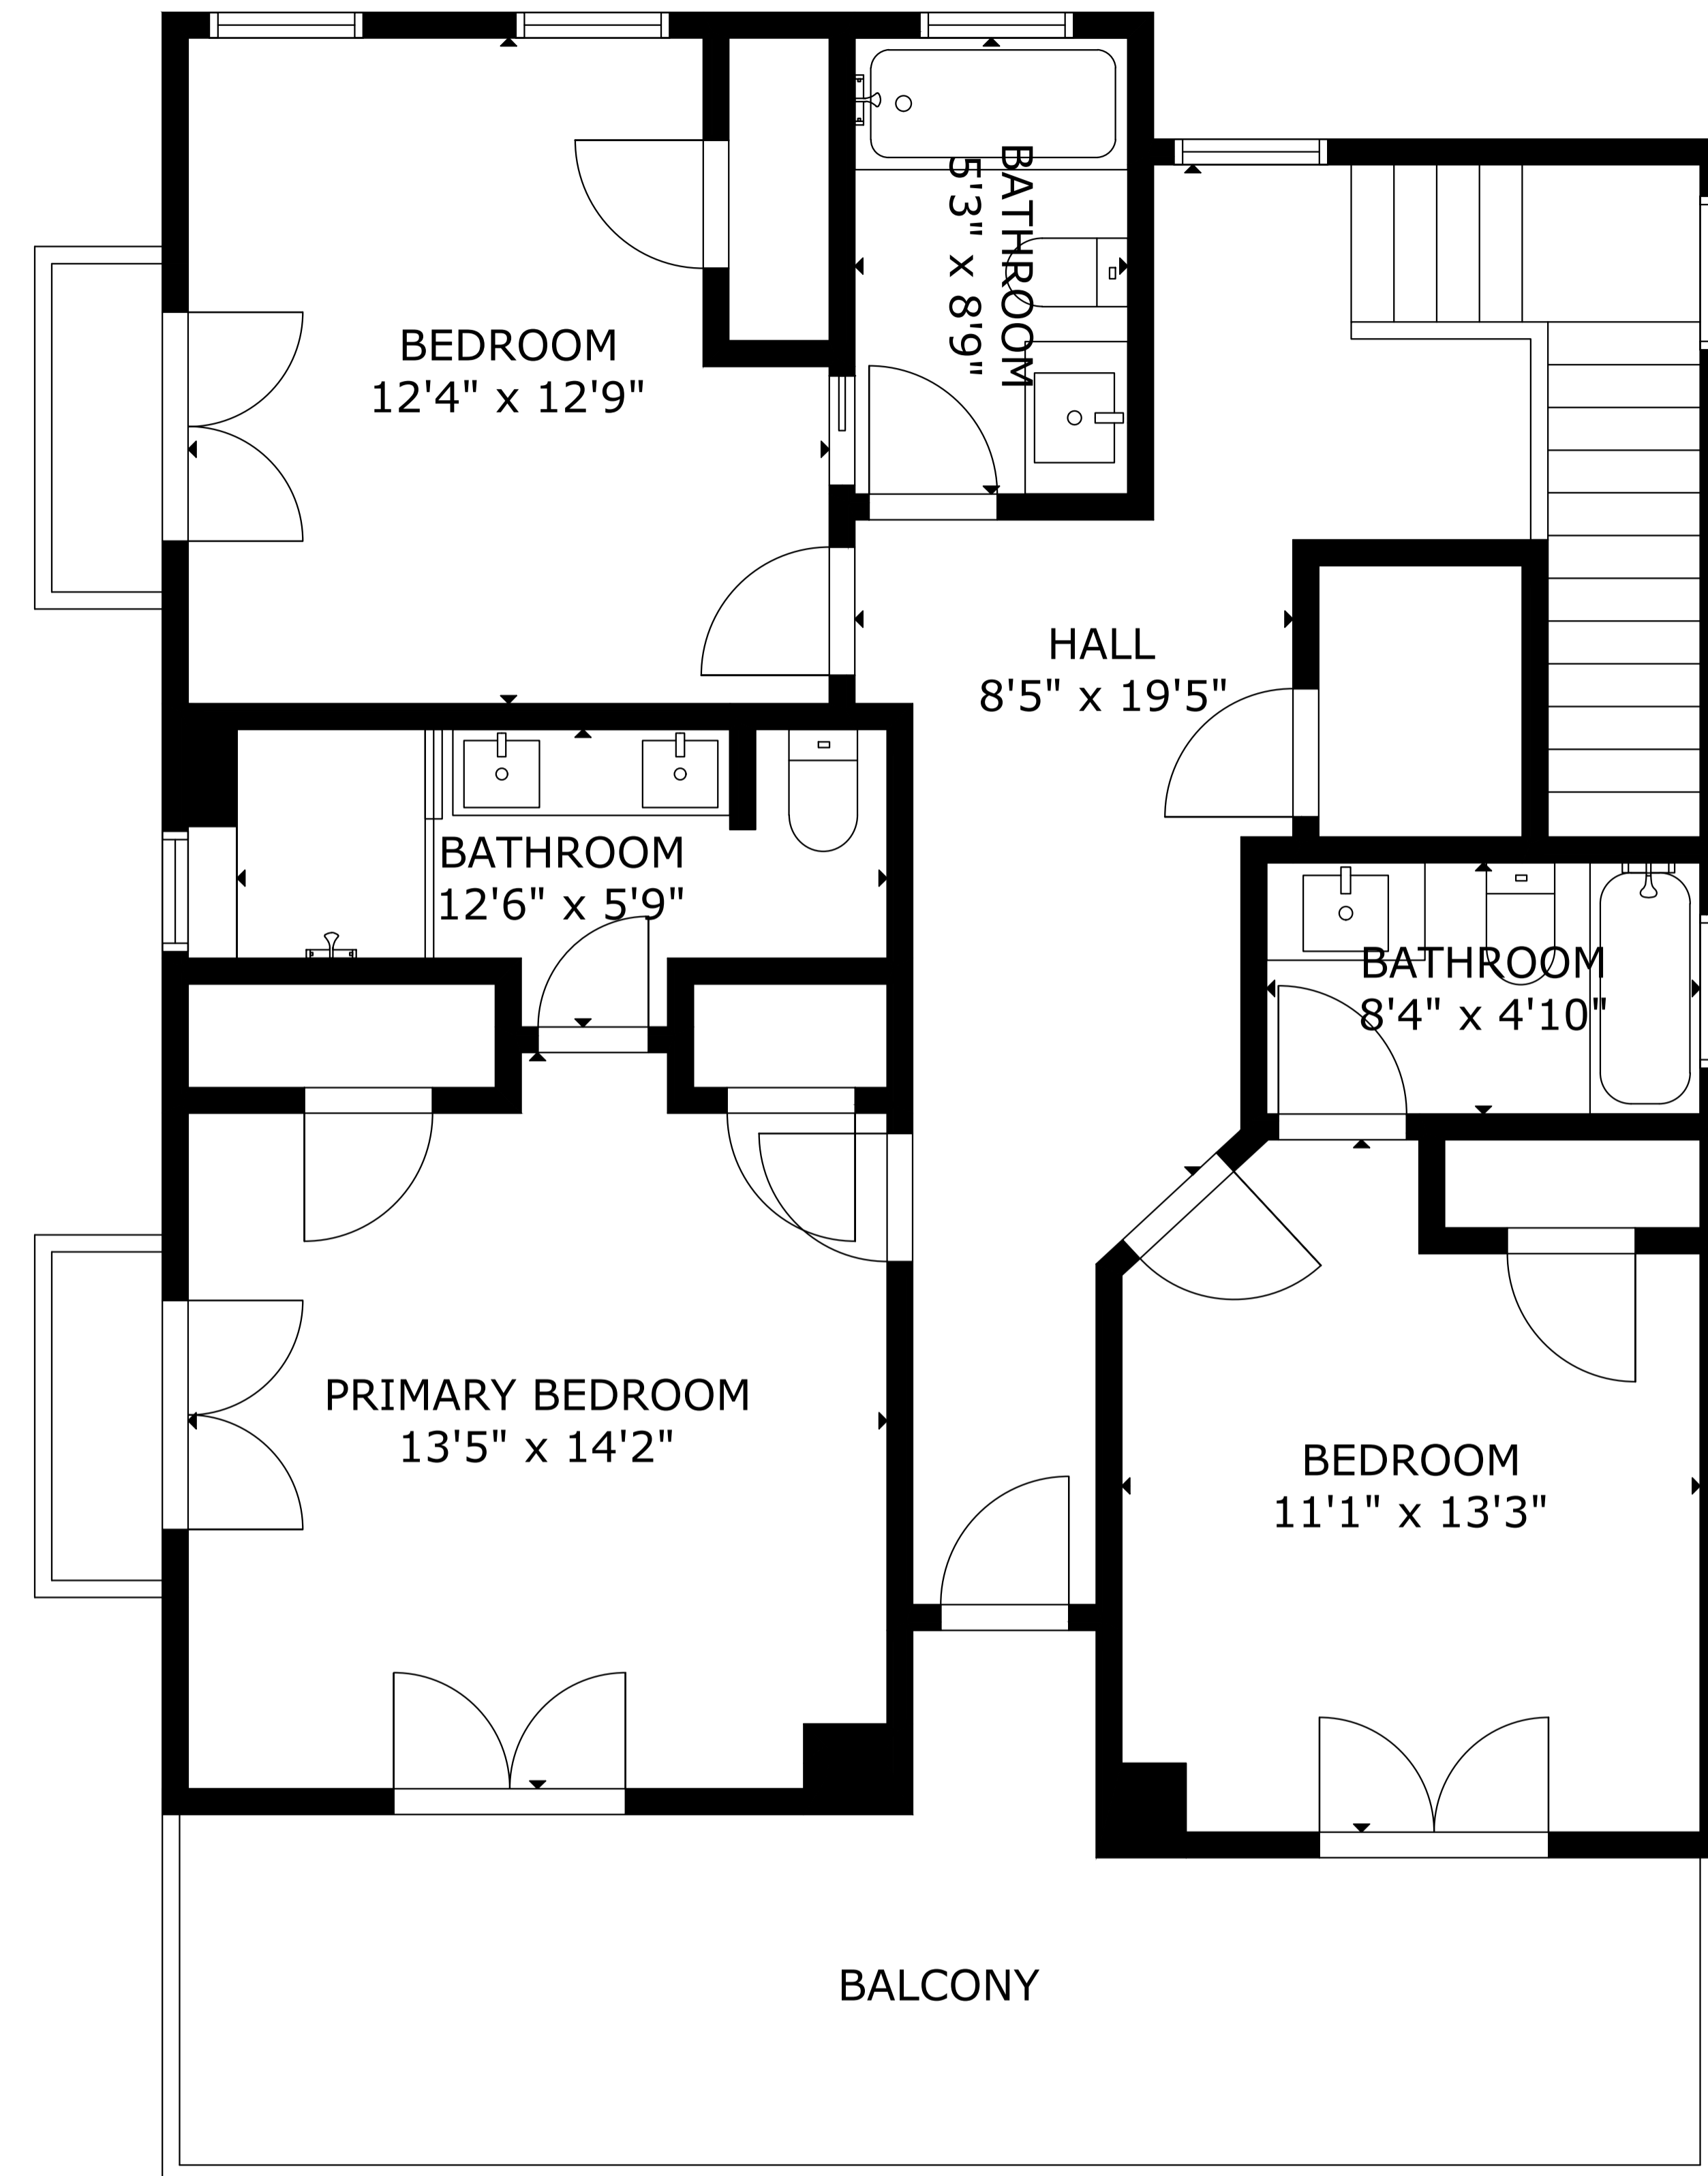

FLOOR 1

FLOOR 2

GROSS INTERNAL AREA  
 TOTAL: 1,920 sq.ft  
 FLOOR 1: 982 sq.ft, FLOOR 2: 938 sq.ft  
 EXCLUDED AREAS: BALCONY: 234 sq.ft  
 SIZE AND DIMENSIONS ARE APPROXIMATE, ACTUAL MAY VARY