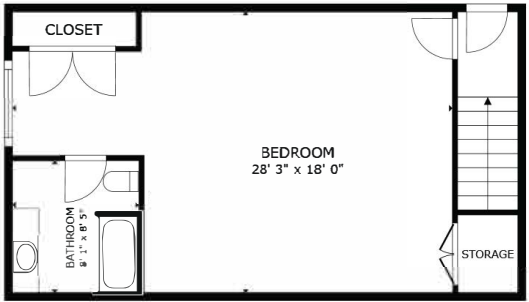

FLOOR 1

GROSS INTERNAL AREA
 FLOOR 1 2,621 sq.ft. FLOOR 2 3,624 sq.ft. FLOOR 3 583 sq.ft.
 TOTAL : 6,828 sq.ft.

SIZES AND DIMENSIONS ARE APPROXIMATE, ACTUAL MAY VARY.

FLOOR 2

GROSS INTERNAL AREA
 FLOOR 1 2,621 sq.ft. FLOOR 2 3,624 sq.ft. FLOOR 3 583 sq.ft.
 TOTAL : 6,828 sq.ft.

SIZES AND DIMENSIONS ARE APPROXIMATE, ACTUAL MAY VARY.

FLOOR 3

GROSS INTERNAL AREA
FLOOR 1 2,621 sq.ft. FLOOR 2 3,624 sq.ft. FLOOR 3 583 sq.ft.
TOTAL : 6,828 sq.ft.
SIZES AND DIMENSIONS ARE APPROXIMATE, ACTUAL MAY VARY.