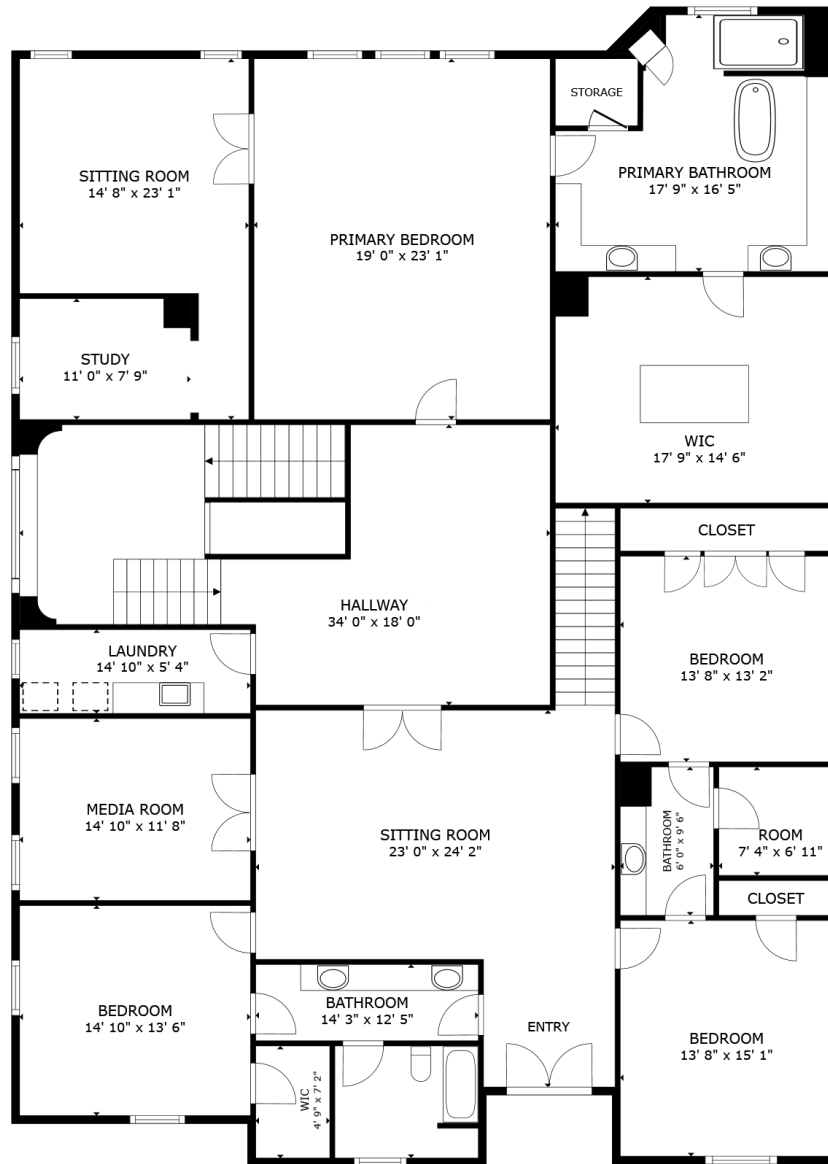

FLOOR 1

GROSS INTERNAL AREA
 FLOOR 1 2,621 sq.ft. FLOOR 2 3,624 sq.ft. FLOOR 3 583 sq.ft.
 TOTAL : 6,828 sq.ft.

SIZES AND DIMENSIONS ARE APPROXIMATE, ACTUAL MAY VARY.

FLOOR 2

GROSS INTERNAL AREA
 FLOOR 1 2,621 sq.ft. FLOOR 2 3,624 sq.ft. FLOOR 3 583 sq.ft.
 TOTAL : 6,828 sq.ft.

SIZES AND DIMENSIONS ARE APPROXIMATE, ACTUAL MAY VARY.

FLOOR 3

GROSS INTERNAL AREA
FLOOR 1 2,621 sq.ft. FLOOR 2 3,624 sq.ft. FLOOR 3 583 sq.ft.
TOTAL : 6,828 sq.ft.
SIZES AND DIMENSIONS ARE APPROXIMATE, ACTUAL MAY VARY.