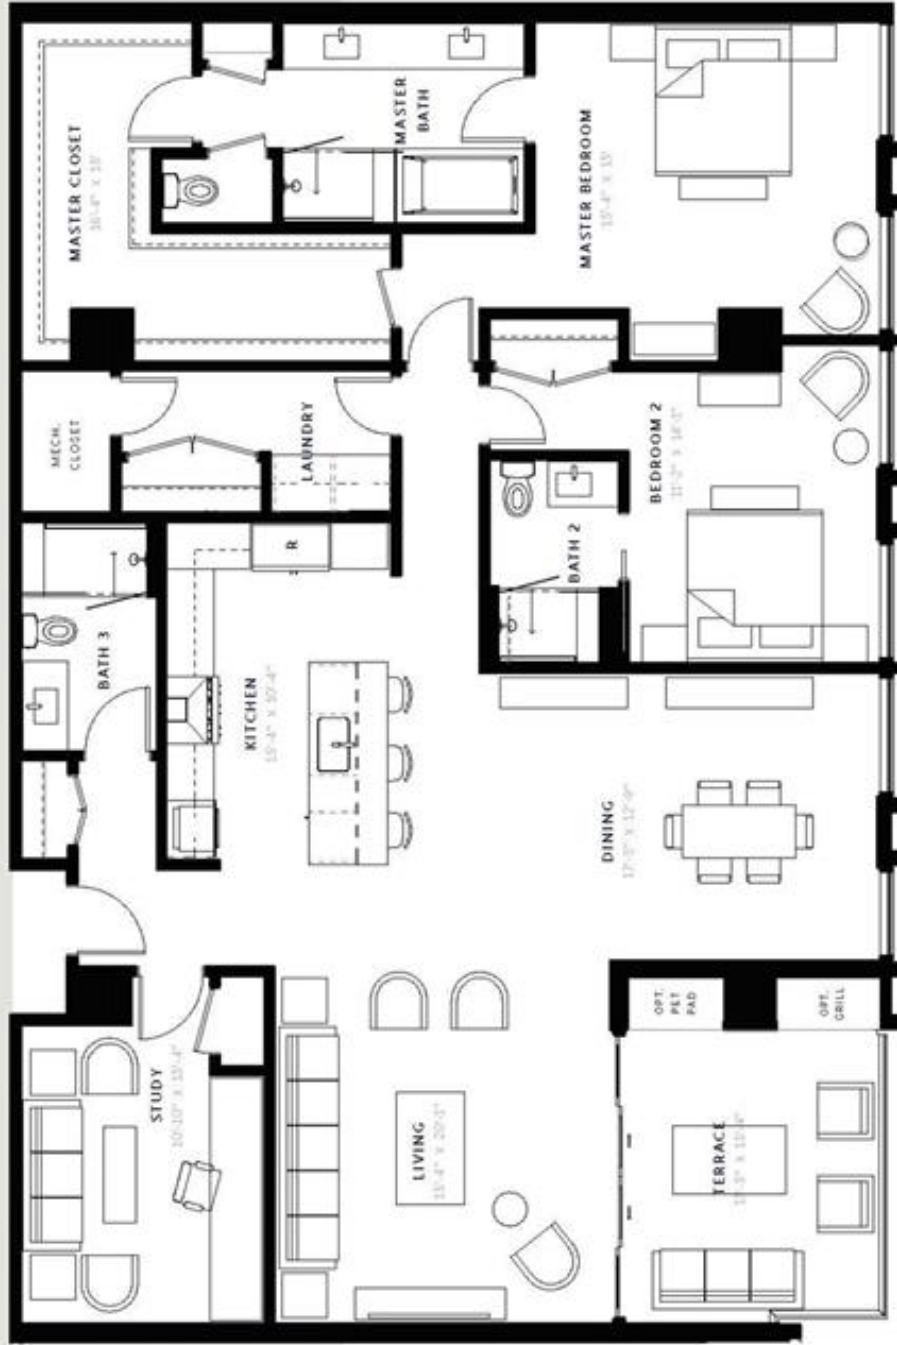

CLAYMORE RESIDENCE

2 BED | 3 BATH | STUDY | PRIVATE TERRACE

LEVEL 6 - 10

2,030 INDOOR SF | 188 TERRACE SF

TOTAL SF: 2,218

CHIMNEY ROCK A

SAV FELIPE V

CHIMNEY ROCK A

SAV FELIPE V

3/16/21 - Floor plans are not to scale, dimensions are approximate, and may vary from the description of the unit in the condominium declaration. Measurements based on architectural representation and not illustration. You should assume the actual, measurable dimensions of the unit will vary from the architectural representation. Furnishings shown in the photographs are not included. Camera images are based on photos or digital representations and have been artificially scaled and/or stretched. Views may change based on development or other factors.