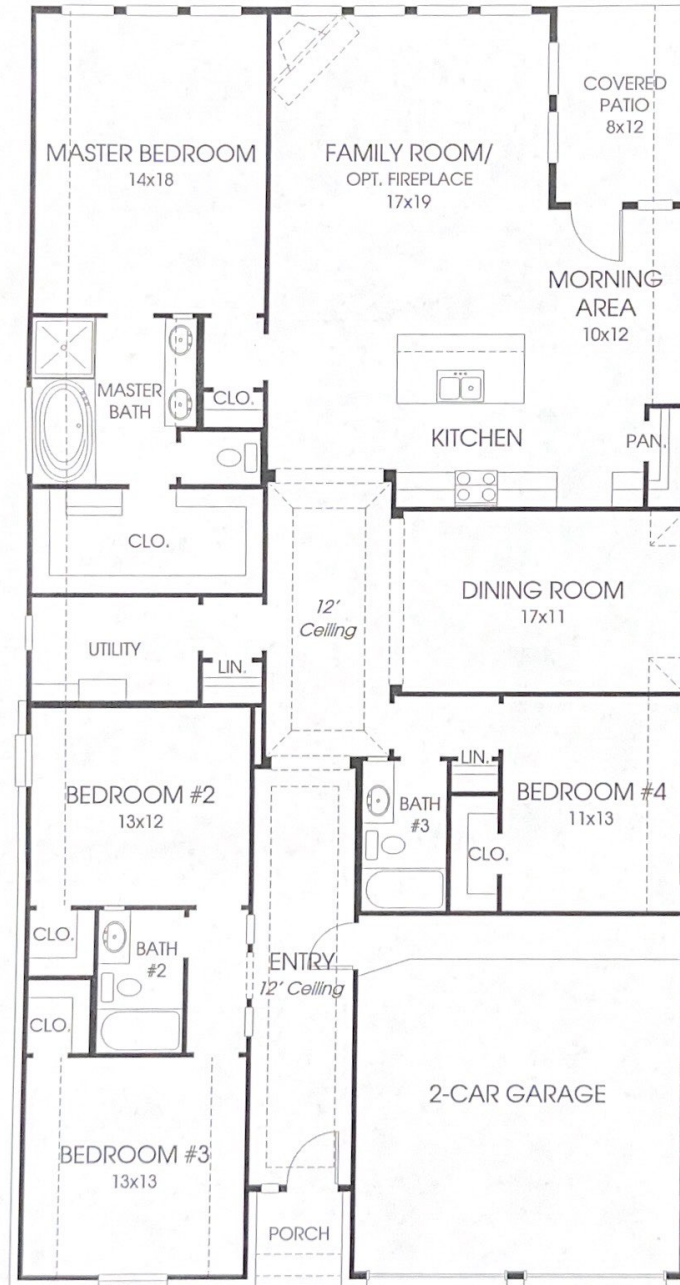

DESIGNS

Design 2391W

This home contains approximately 2,391 square feet.*

*See Page 3 for Details and Disclaimers.
© Perry Homes, LLC 2012
09/10/2013
(59' CL.)