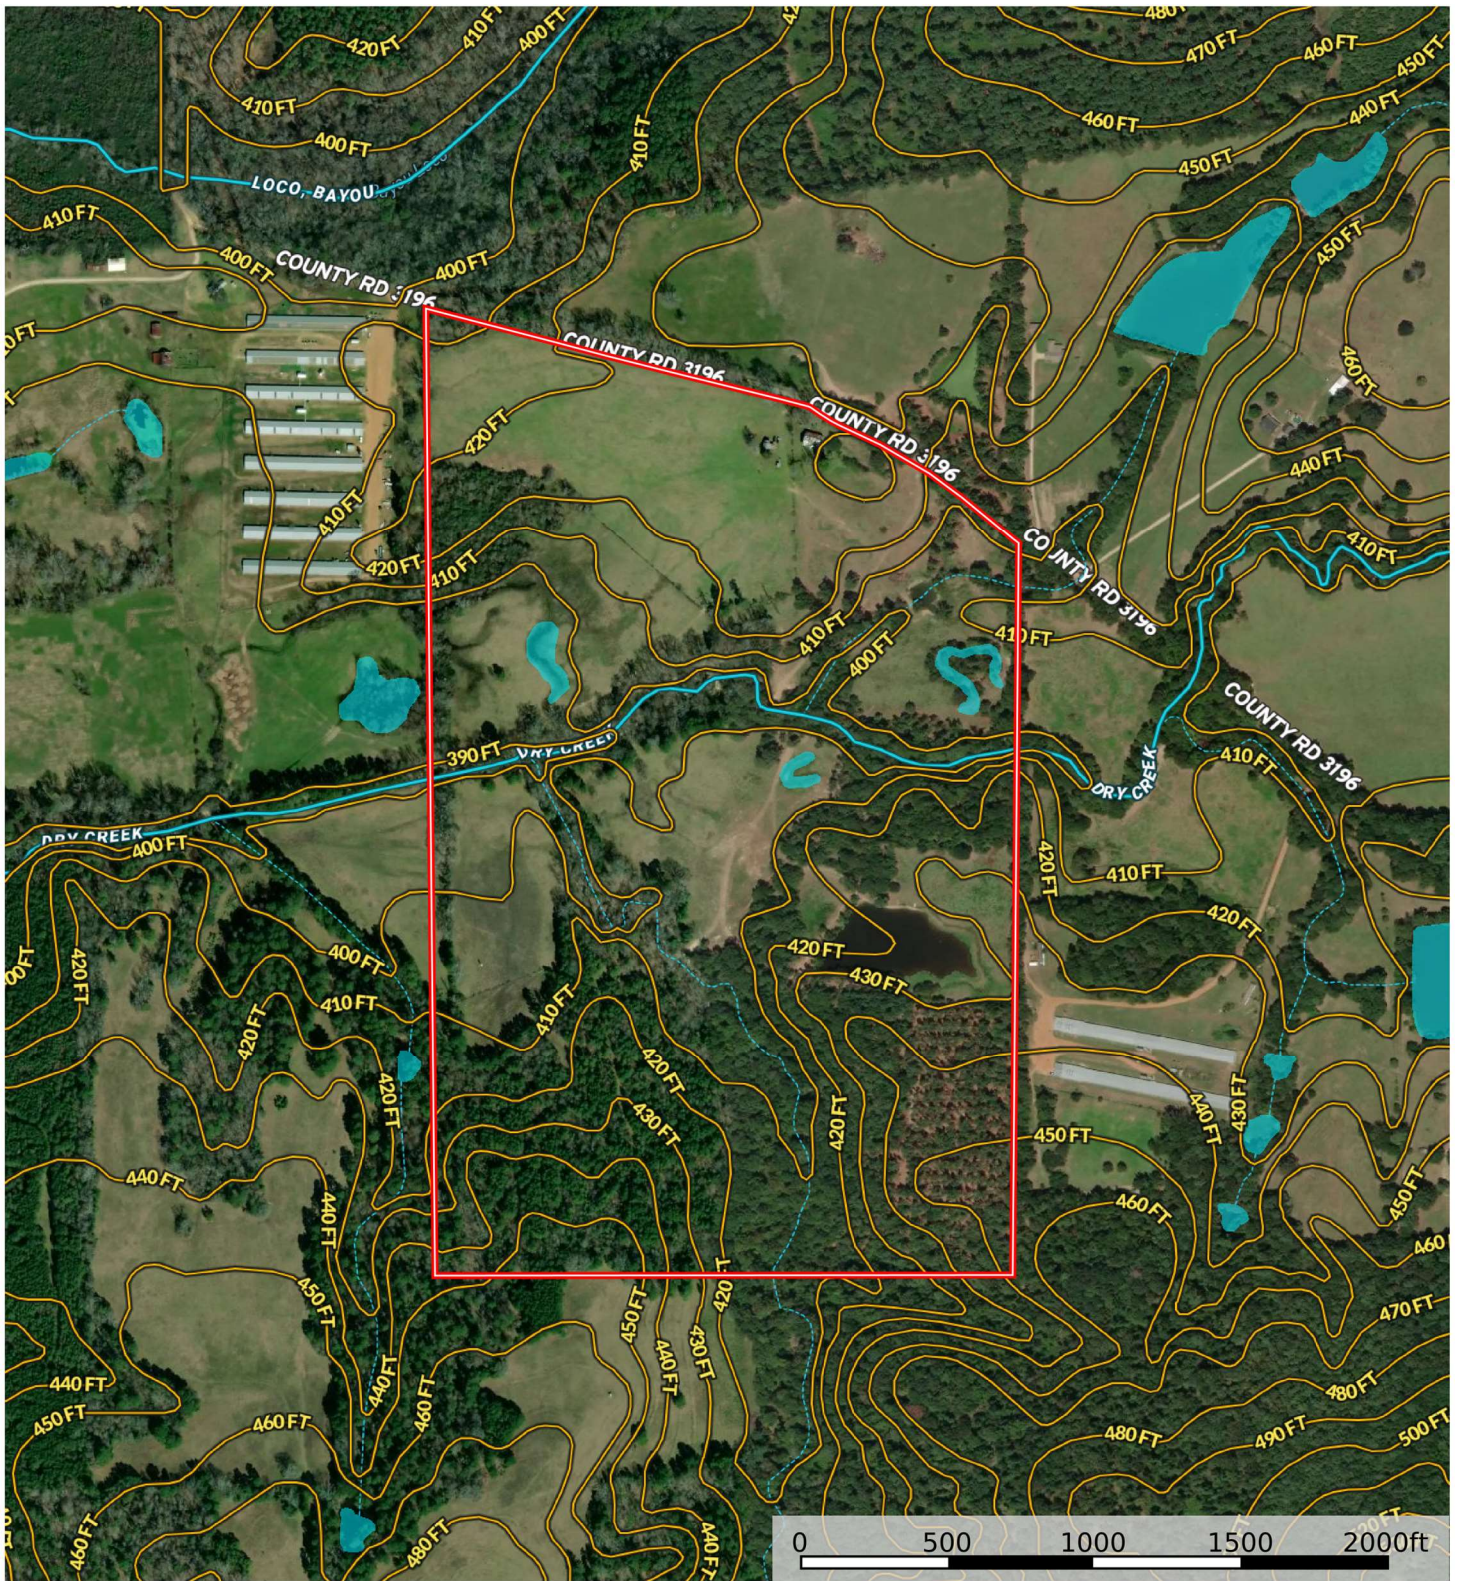

TBD CR 3196

AERIAL

Rusk County
138 +/- Acres

Mt Enterprise, TX 75681

Data presented is for reference purposes only and cannot be guaranteed.

The information contained herein was obtained from sources deemed to be reliable. Land ID™ Services makes no warranties or guarantees as to the completeness or accuracy thereof.