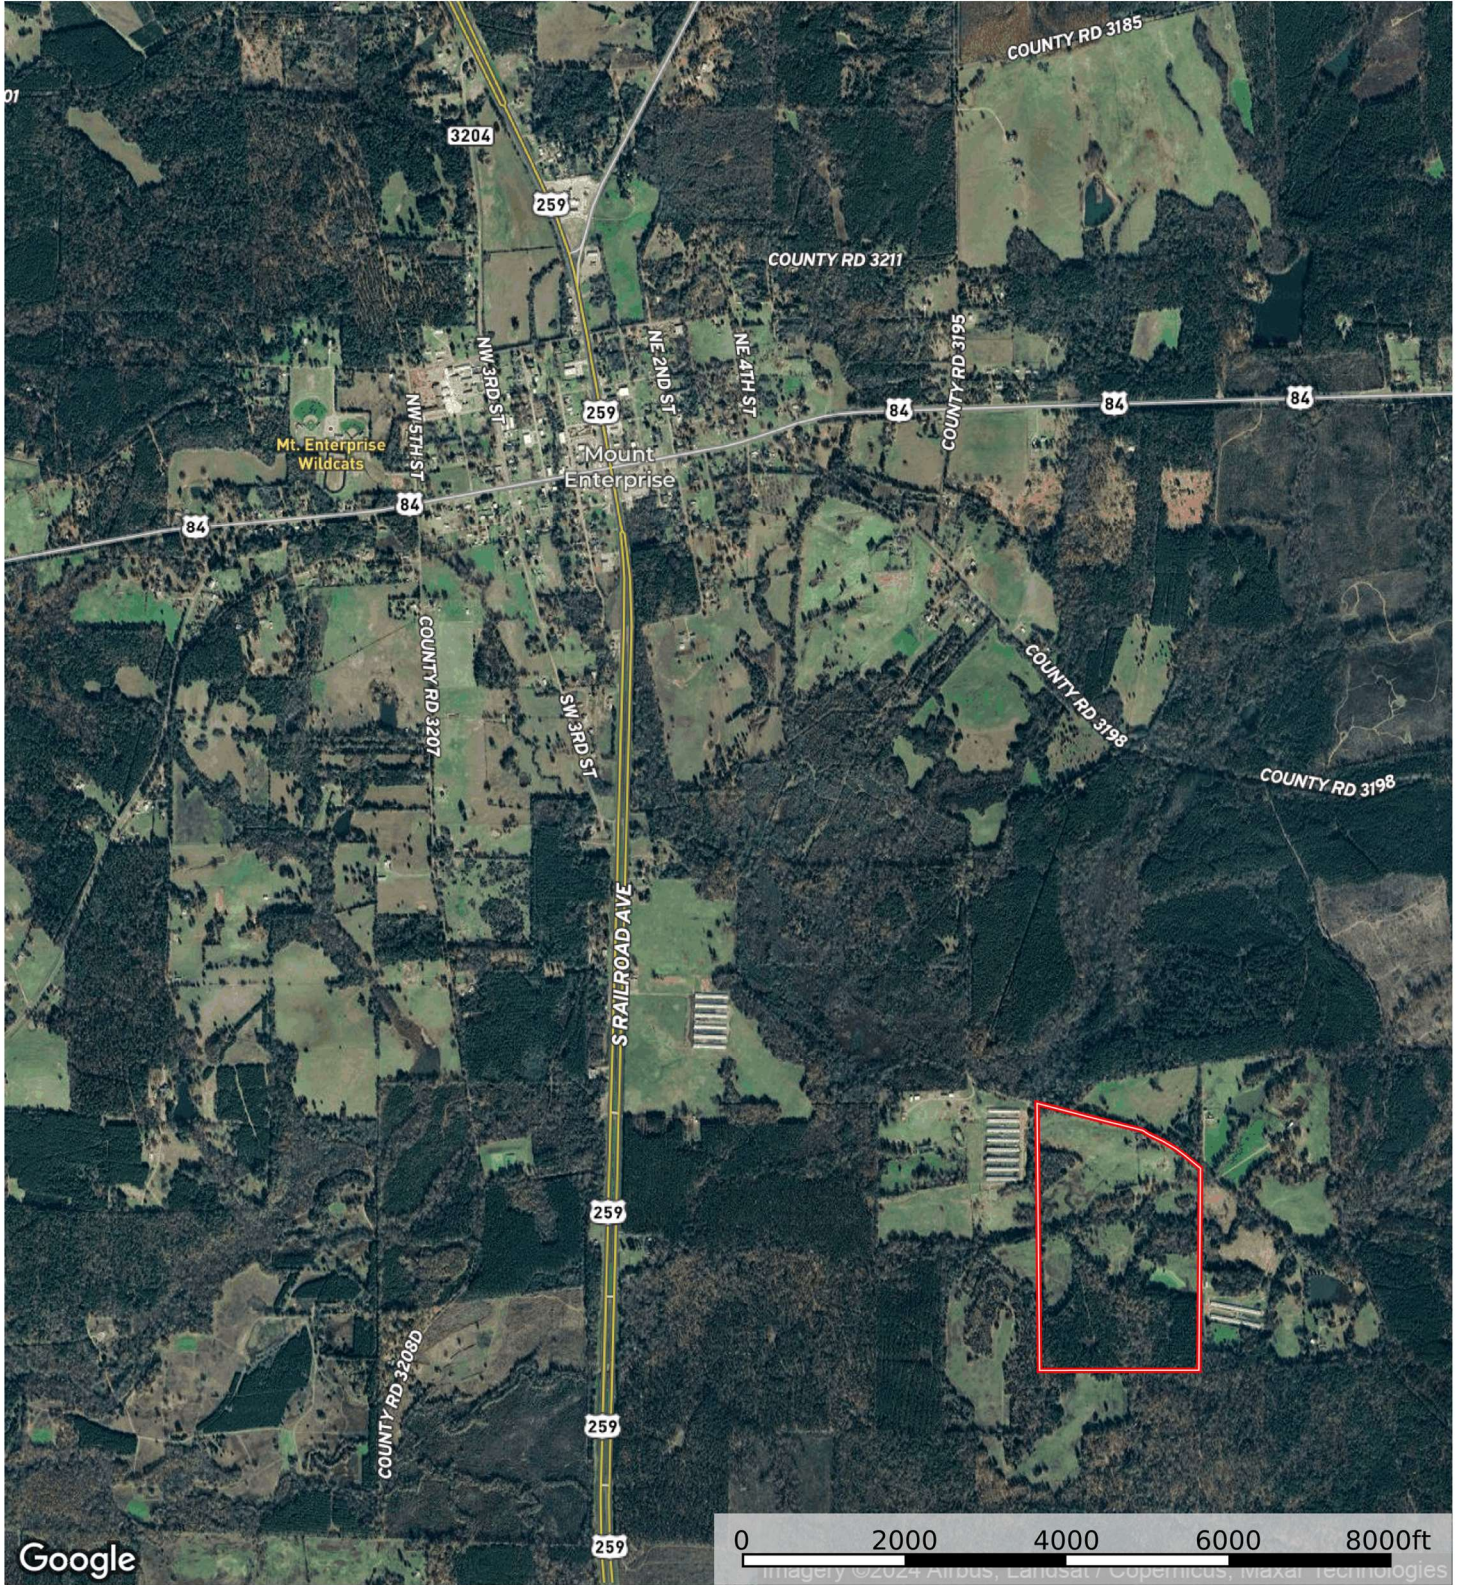

TBD CR 3196

LOCATION

Rusk County
138 +/- Acres

Mt Enterprise, TX 75681

Google

0 2000 4000 6000 8000ft

Imagery © 2022 Airbus, Earthstar, Copernicus, Maxar Technologies

Data presented is for reference purposes only and cannot be guaranteed.