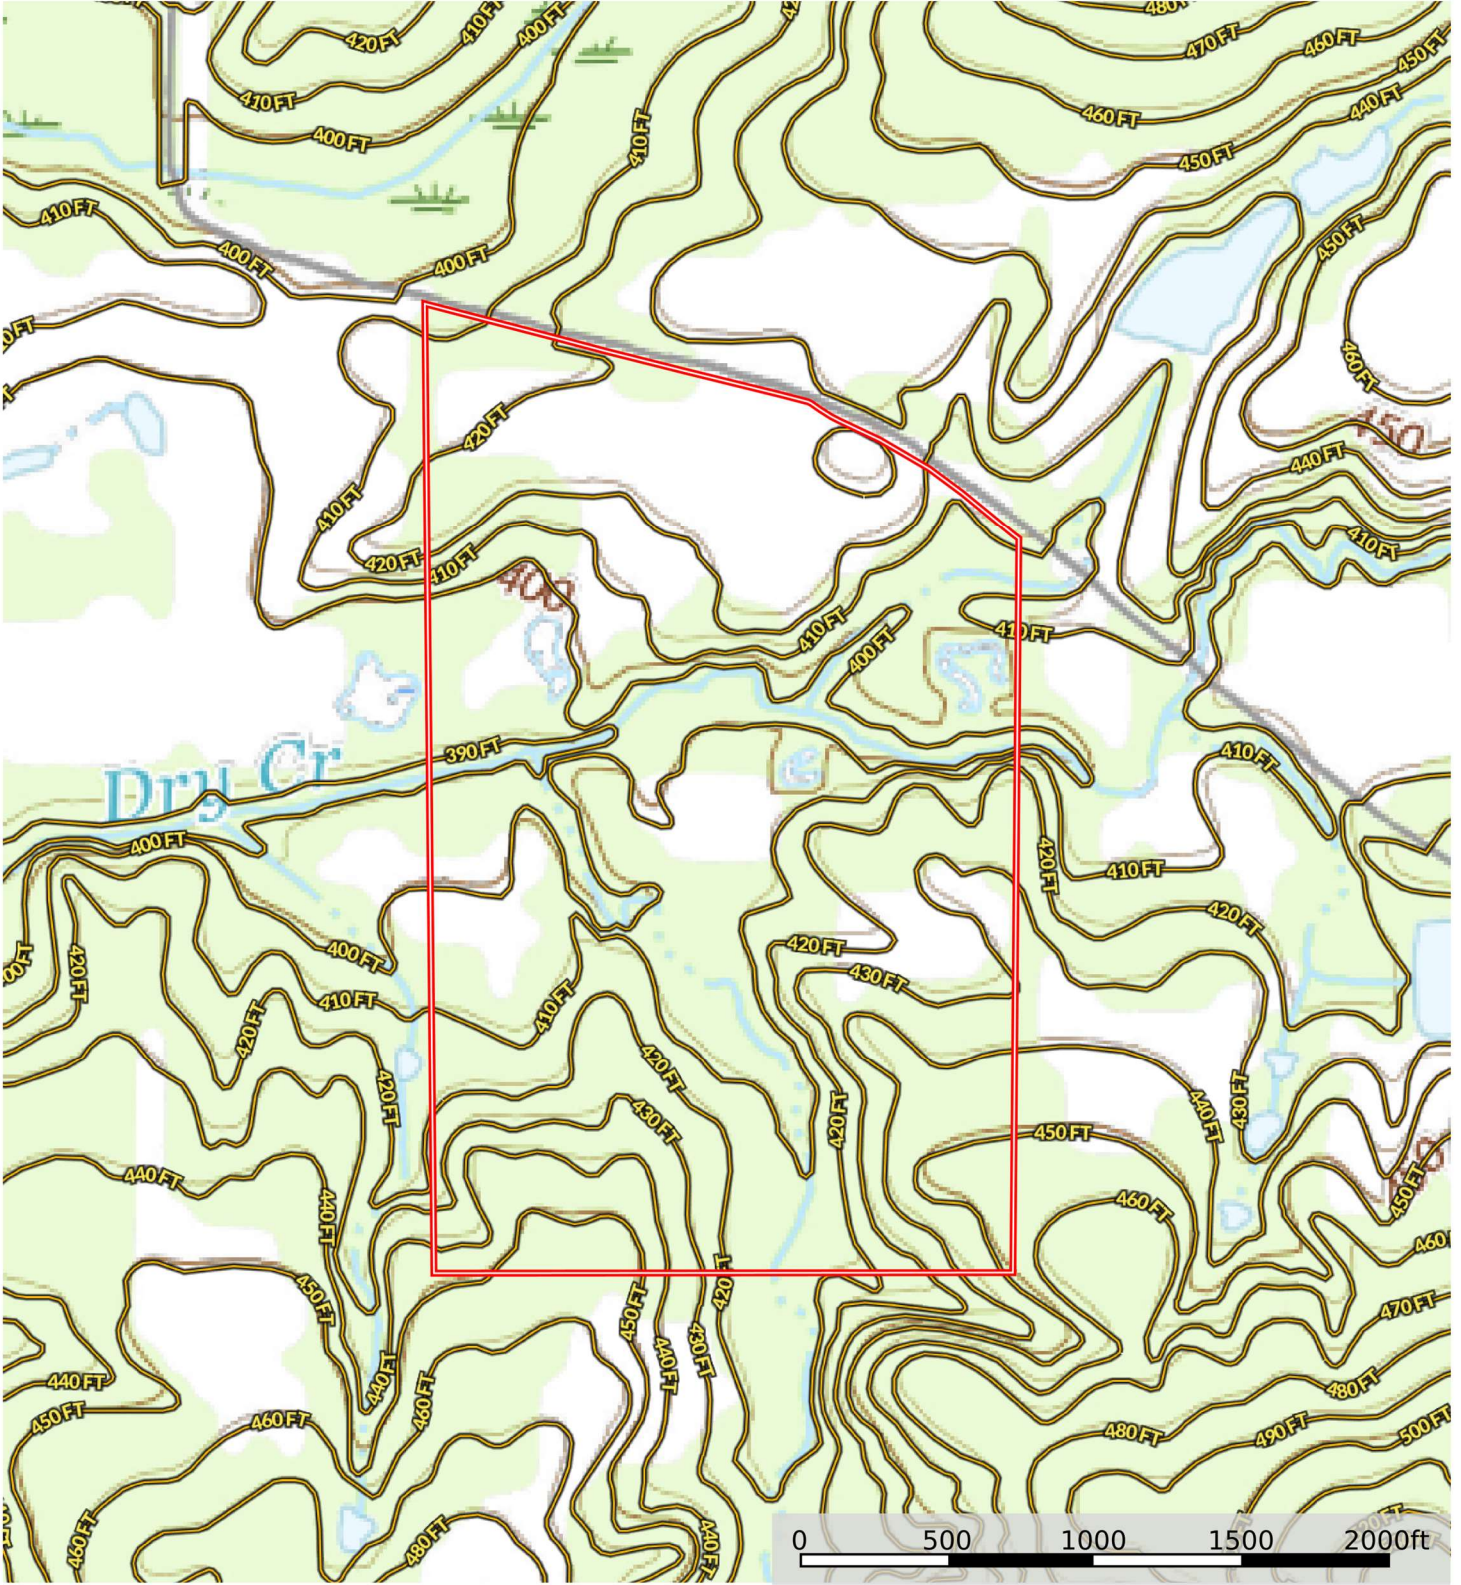

TBD CR 3196

TOPO

Rusk County
138 +/- Acres

Mt Enterprise, TX 75681

Data presented is for reference purposes only and cannot be guaranteed.

id. The information contained herein was obtained from sources deemed to be reliable. Land id™ Services makes no warranties or guarantees as to the completeness or accuracy thereof.