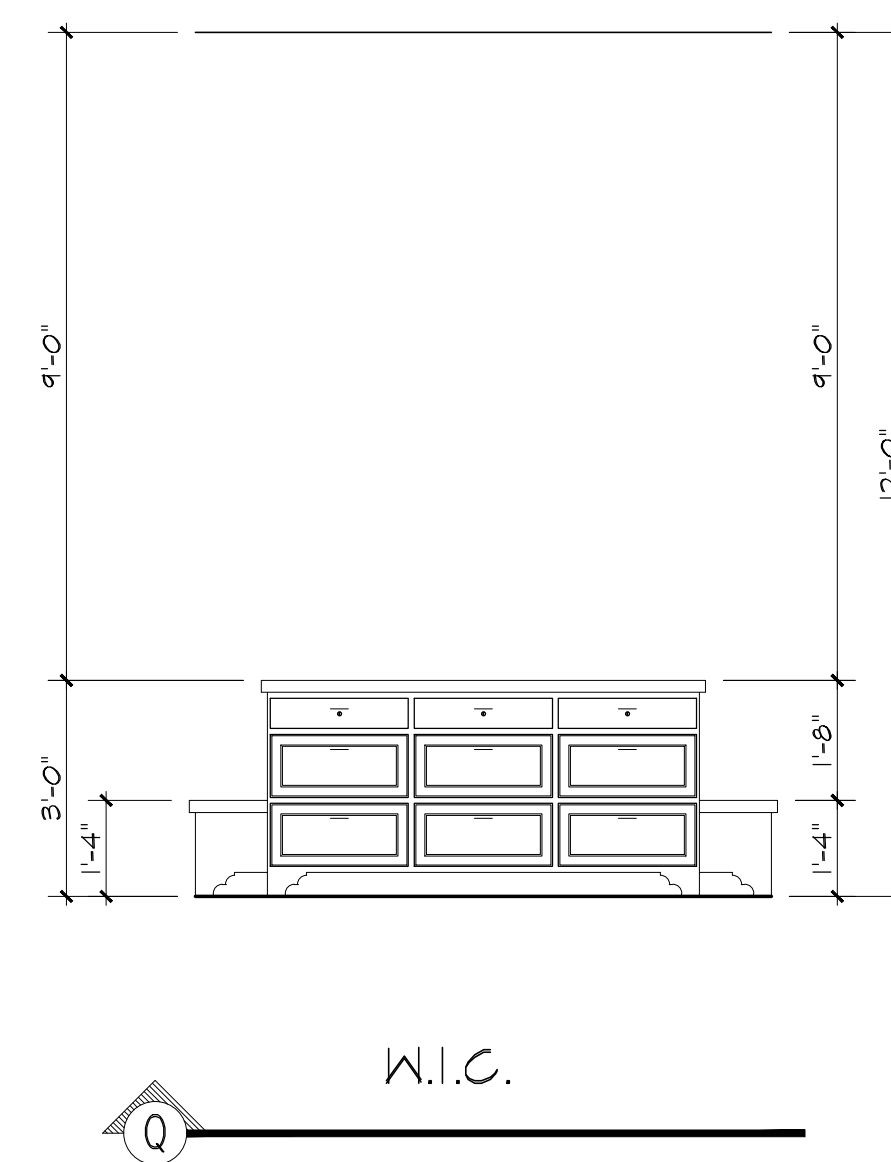

W.I.C.

W.I.C.

W.I.C.

W.I.C.

OFFICE

BATH

INTERIOR ELEVATIONS

SCALE : 3/8" = 1'-0"

BY BUNGALOW REVIVAL
 238 WEST 19TH STREET
 HOUSTON, TEXAS 77008

ARABELLA
 4521 SAN FELIPE
 HOUSTON, TEXAS 77027

DATE :
 11/10/2020
 DESIGNED BY:
 BUNGALOW REVIVAL

SCALE:
 3/8" = 1'-0"

DESCRIPTION:
 INTERIOR
 ELEVATIONS