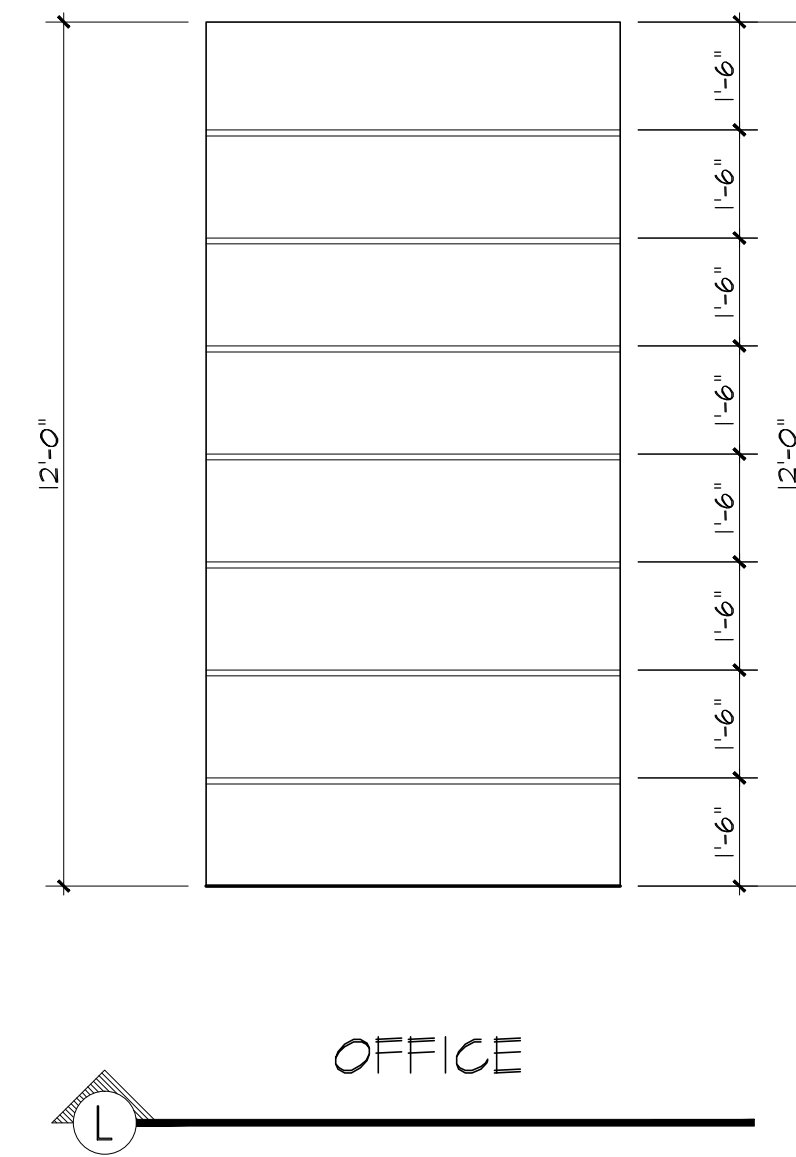

W.I.C.

W.I.C.

W.I.C.

W.I.C.

OFFICE

BATH

INTERIOR ELEVATIONS

SCALE : 3/8" = 1'-0"

BY BUNGALOW REVIVAL
 238 WEST 19TH STREET
 HOUSTON, TEXAS 77008

ARABELLA
 4521 SAN FELIPE
 HOUSTON, TEXAS 77027

DATE :
 11/10/2020
 DESIGNED BY:
 BUNGALOW REVIVAL

SCALE:
 3/8" = 1'-0"

DESCRIPTION:
 INTERIOR
 ELEVATIONS

SHEET
A5