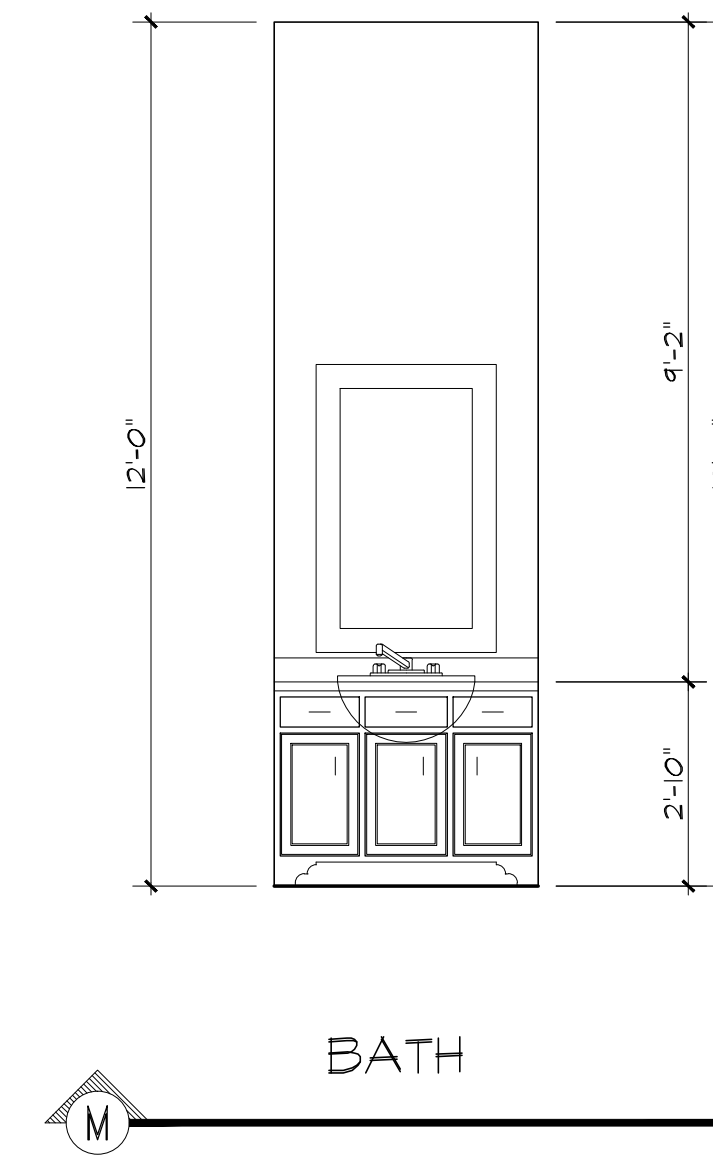

W.I.C.

W.I.C.

W.I.C.

W.I.C.

OFFICE

BATH

INTERIOR ELEVATIONS

SCALE : 3/8" = 1'-0"

BY BUNGALOW REVIVAL
 238 WEST 19TH STREET
 HOUSTON, TEXAS 77008

ARABELLA
 4521 SAN FELIPE
 HOUSTON, TEXAS 77027

DATE :
 11/10/2020
 DESIGNED BY:
 BUNGALOW REVIVAL

SCALE:
 3/8" = 1'-0"

DESCRIPTION:
 INTERIOR
 ELEVATIONS