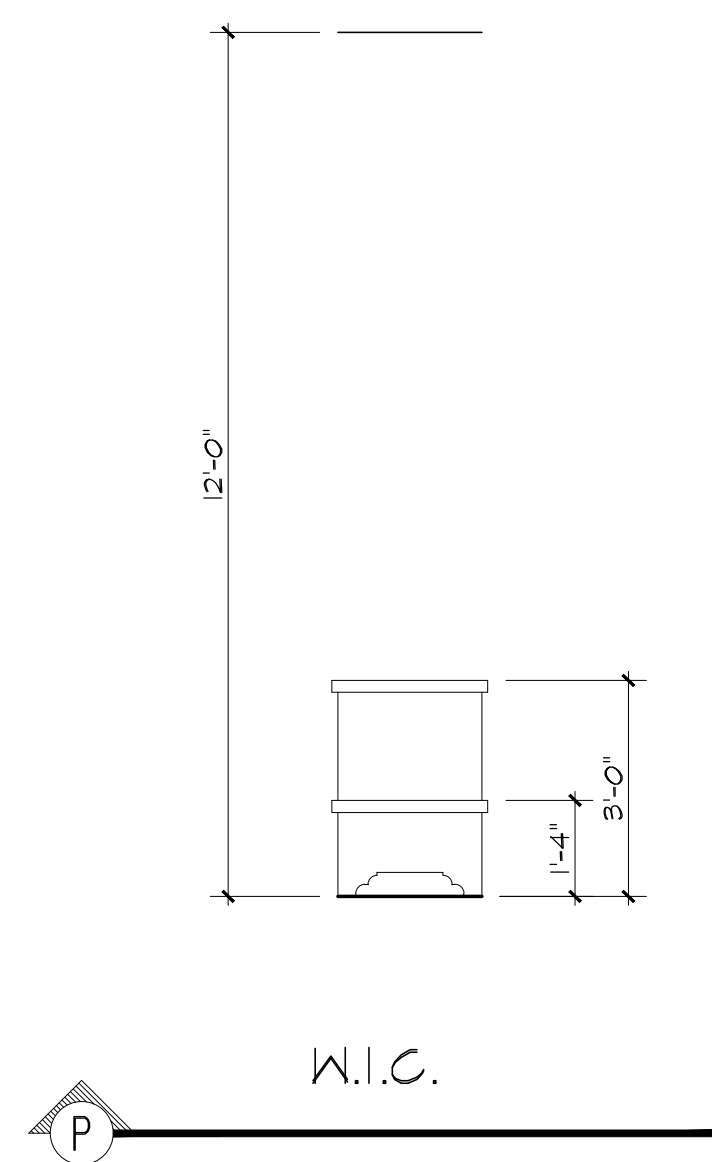

W.I.C.

W.I.C.

W.I.C.

W.I.C.

OFFICE

BATH

INTERIOR ELEVATIONS

SCALE : 3/8" = 1'-0"

BY BUNGALOW REVIVAL
 238 WEST 19TH STREET
 HOUSTON, TEXAS 77008

ARABELLA
 4521 SAN FELIPE
 HOUSTON, TEXAS 77027

DATE :
 11/10/2020
 DESIGNED BY:
 BUNGALOW REVIVAL

SCALE:
 3/8" = 1'-0"

DESCRIPTION:
 INTERIOR
 ELEVATIONS

SHEET
A5