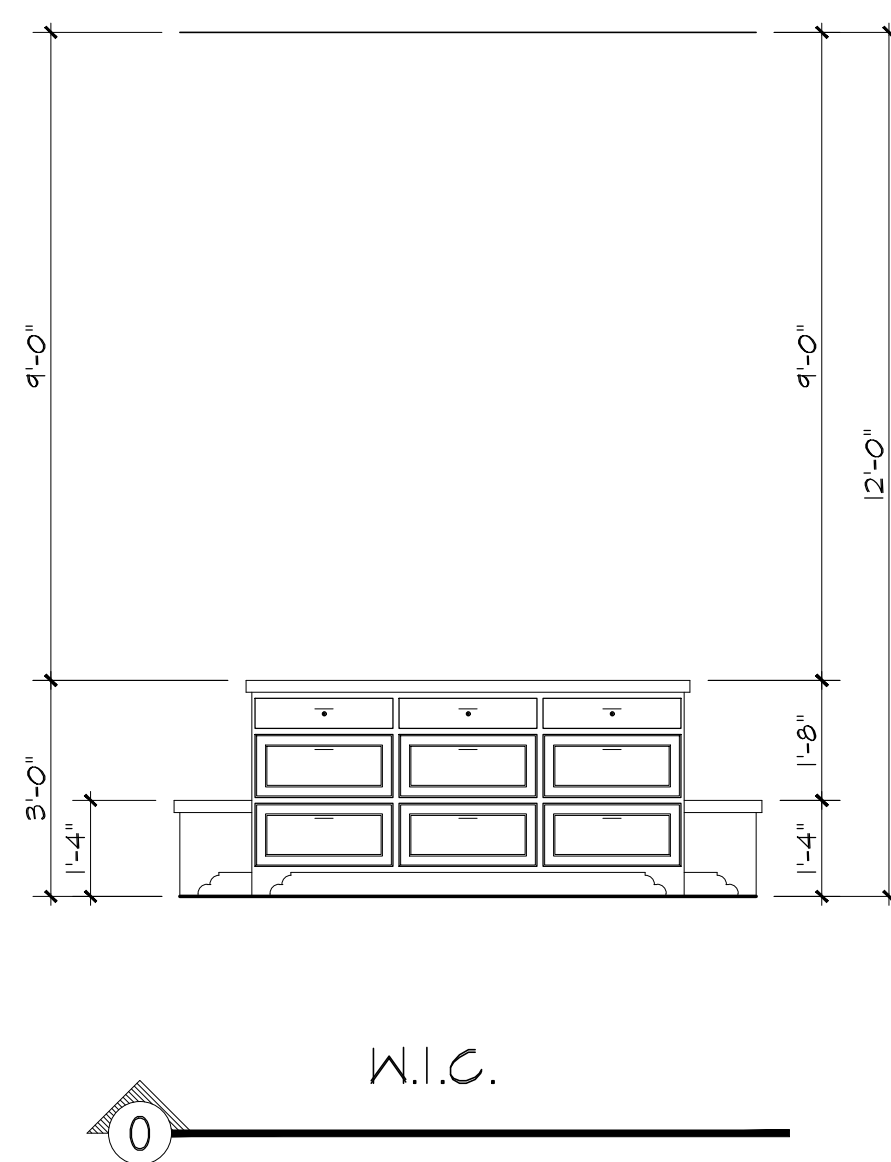

W.I.C.

W.I.C.

W.I.C.

W.I.C.

OFFICE

BATH

INTERIOR ELEVATIONS

SCALE : 3/8" = 1'-0"

BY BUNGALOW REVIVAL
 238 WEST 19TH STREET
 HOUSTON, TEXAS 77008

ARABELLA
 4521 SAN FELIPE
 HOUSTON, TEXAS 77027

DATE :
 11/10/2020
 DESIGNED BY:
 BUNGALOW REVIVAL

SCALE:
 3/8" = 1'-0"

DESCRIPTION:
 INTERIOR
 ELEVATIONS