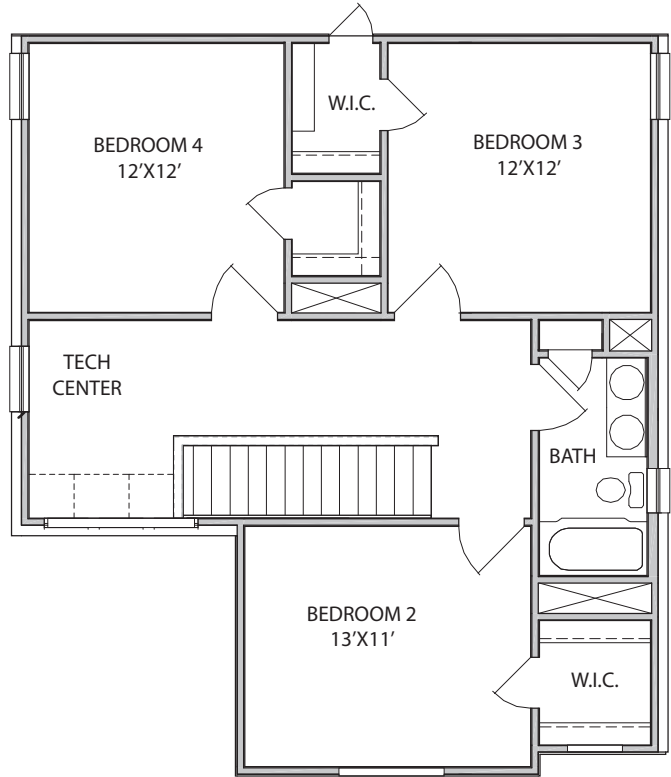

THE ADDINGTON • 2,066 Sq. Ft.

- 4 Bedrooms 2.5 Baths
- Large Walk-In Closet in Master Bedroom

First Floor

Second Floor

OPT GAMEROOM IN LIEU OF BED 4

All square footage is approximate. Anglia Homes reserves the right to change specifications and designs without notice.

THE ADDINGTON • 2,066 Sq. Ft.

Elevation B

All elevations and floor plan renderings may vary due to community specific Deed Restrictions, Building Code Requirements or Subdivision Builder Requirements as listed on Design Feature Sheet.