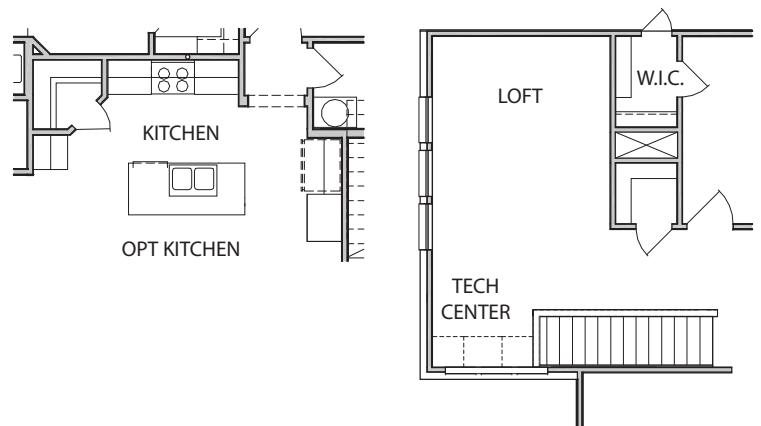

THE ADDINGTON • 2,066 Sq. Ft.

- 4 Bedrooms 2.5 Baths
- Large Walk-In Closet in Master Bedroom

First Floor

Second Floor

OPT GAMEROOM IN LIEU OF BED 4

All square footage is approximate. Anglia Homes reserves the right to change specifications and designs without notice.

THE ADDINGTON • 2,066 Sq. Ft.

Elevation B

All elevations and floor plan renderings may vary due to community specific Deed Restrictions, Building Code Requirements or Subdivision Builder Requirements as listed on Design Feature Sheet.