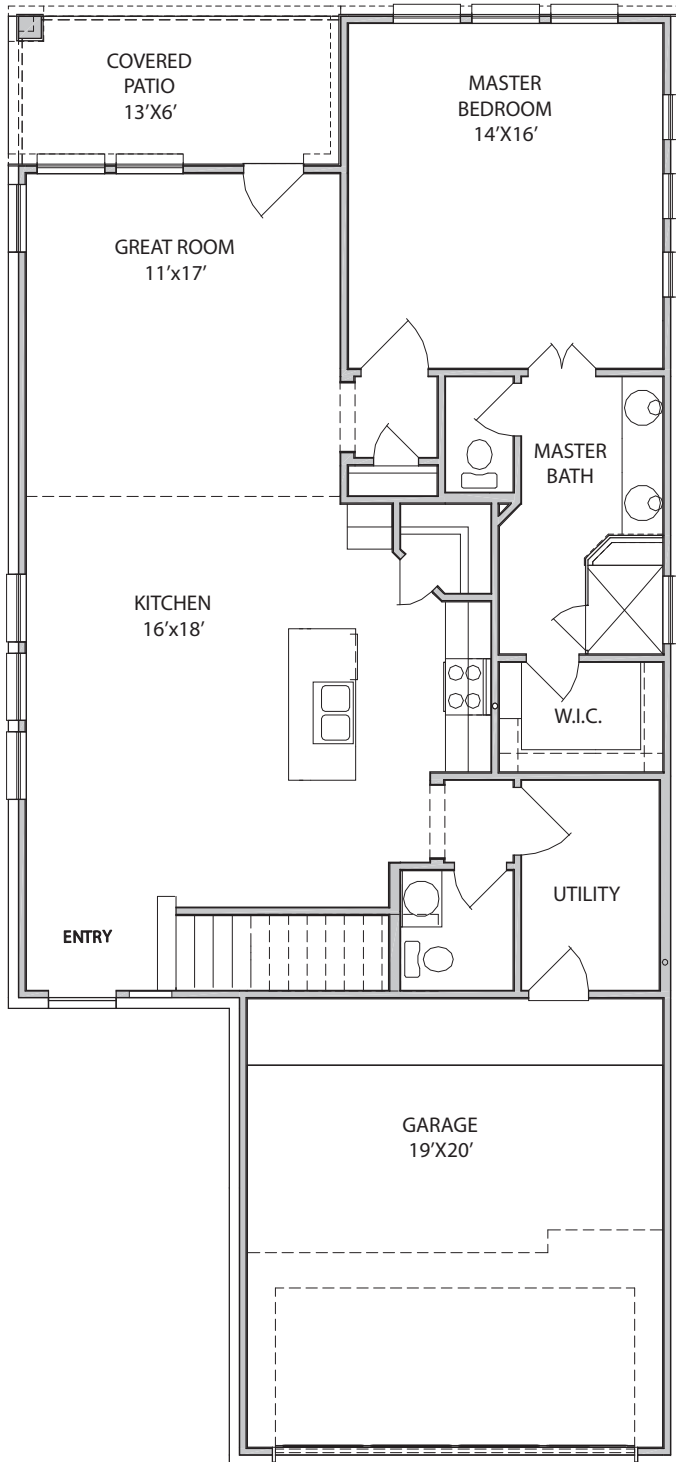

THE ADDINGTON • 2,066 Sq. Ft.

- 4 Bedrooms 2.5 Baths
- Large Walk-In Closet in Master Bedroom

First Floor

Second Floor

OPT GAMEROOM IN LIEU OF BED 4

All square footage is approximate. Anglia Homes reserves the right to change specifications and designs without notice.

THE ADDINGTON • 2,066 Sq. Ft.

Elevation B

All elevations and floor plan renderings may vary due to community specific Deed Restrictions, Building Code Requirements or Subdivision Builder Requirements as listed on Design Feature Sheet.