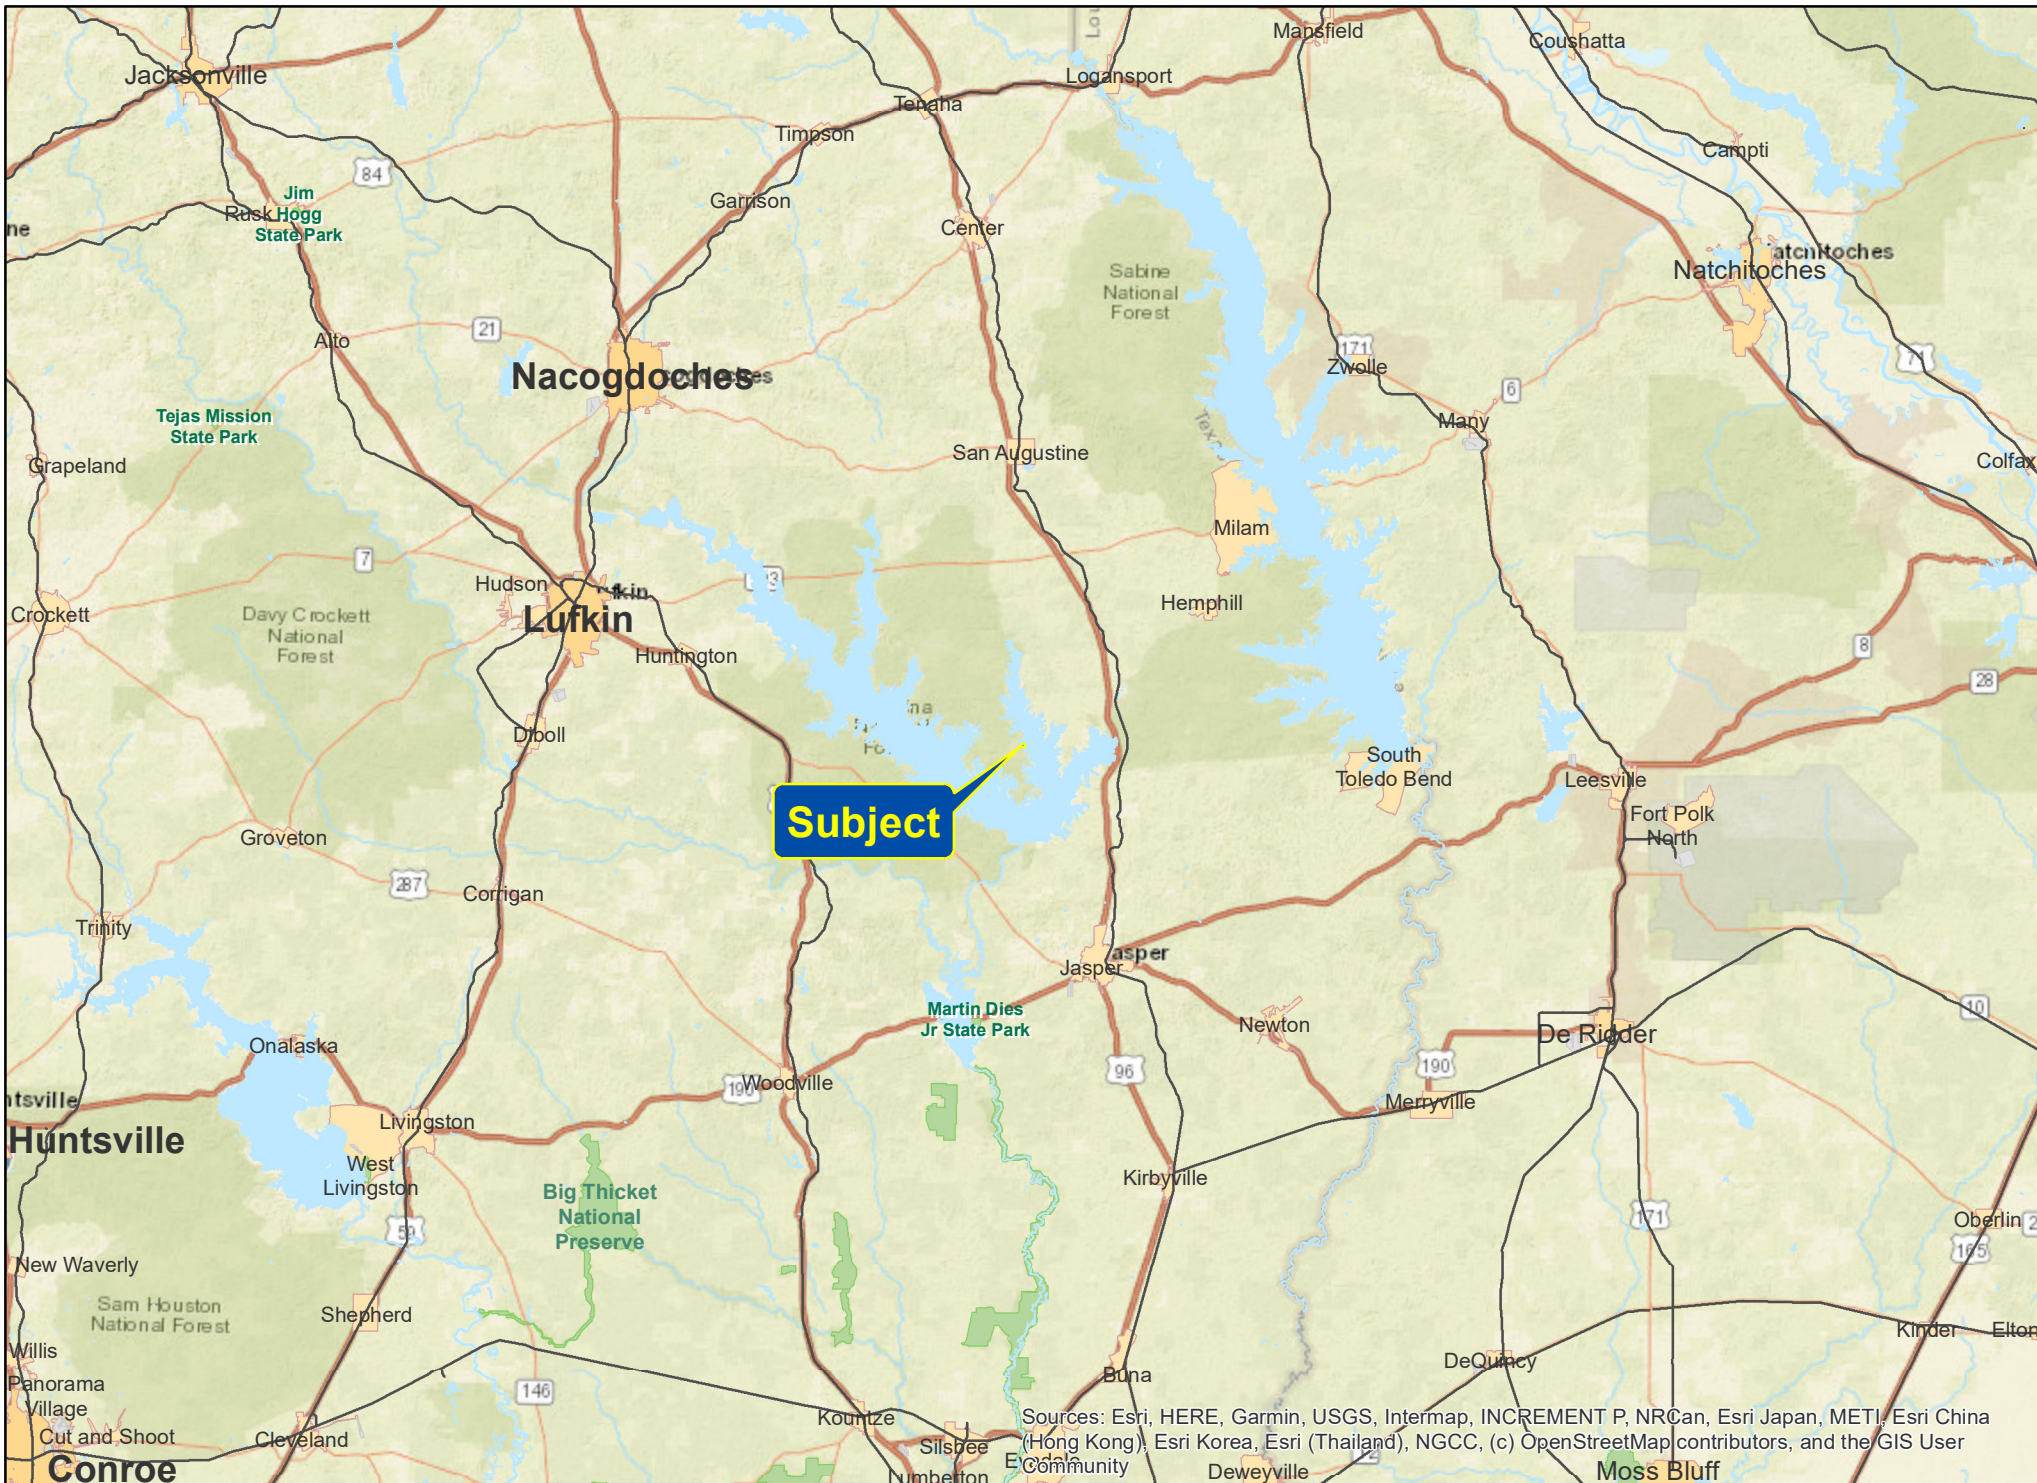

5 Acres | Lost Wood Point | San Augustine Co., Texas

For illustration purposes only.

Subject

Sources: Esri, HERE, Garmin, USGS, Intermap, INCREMENT P, NRCan, Esri Japan, METI, Esri China (Hong Kong), Esri Korea, Esri (Thailand), NGCC, (c) OpenStreetMap contributors, and the GIS User Community

5 Acres | Lost Wood Point | San Augustine Co., Texas

For illustration purposes only.

Sources: Esri, HERE, Garmin, USGS, Intermap, INCREMENT P, NRCan, Esri Japan, METI, Esri China (Hong Kong), Esri Korea, Esri (Thailand), NGCC, (c) OpenStreetMap contributors, and the GIS User

5 Acres | Lost Wood Point | San Augustine Co., Texas

For illustration purposes only.