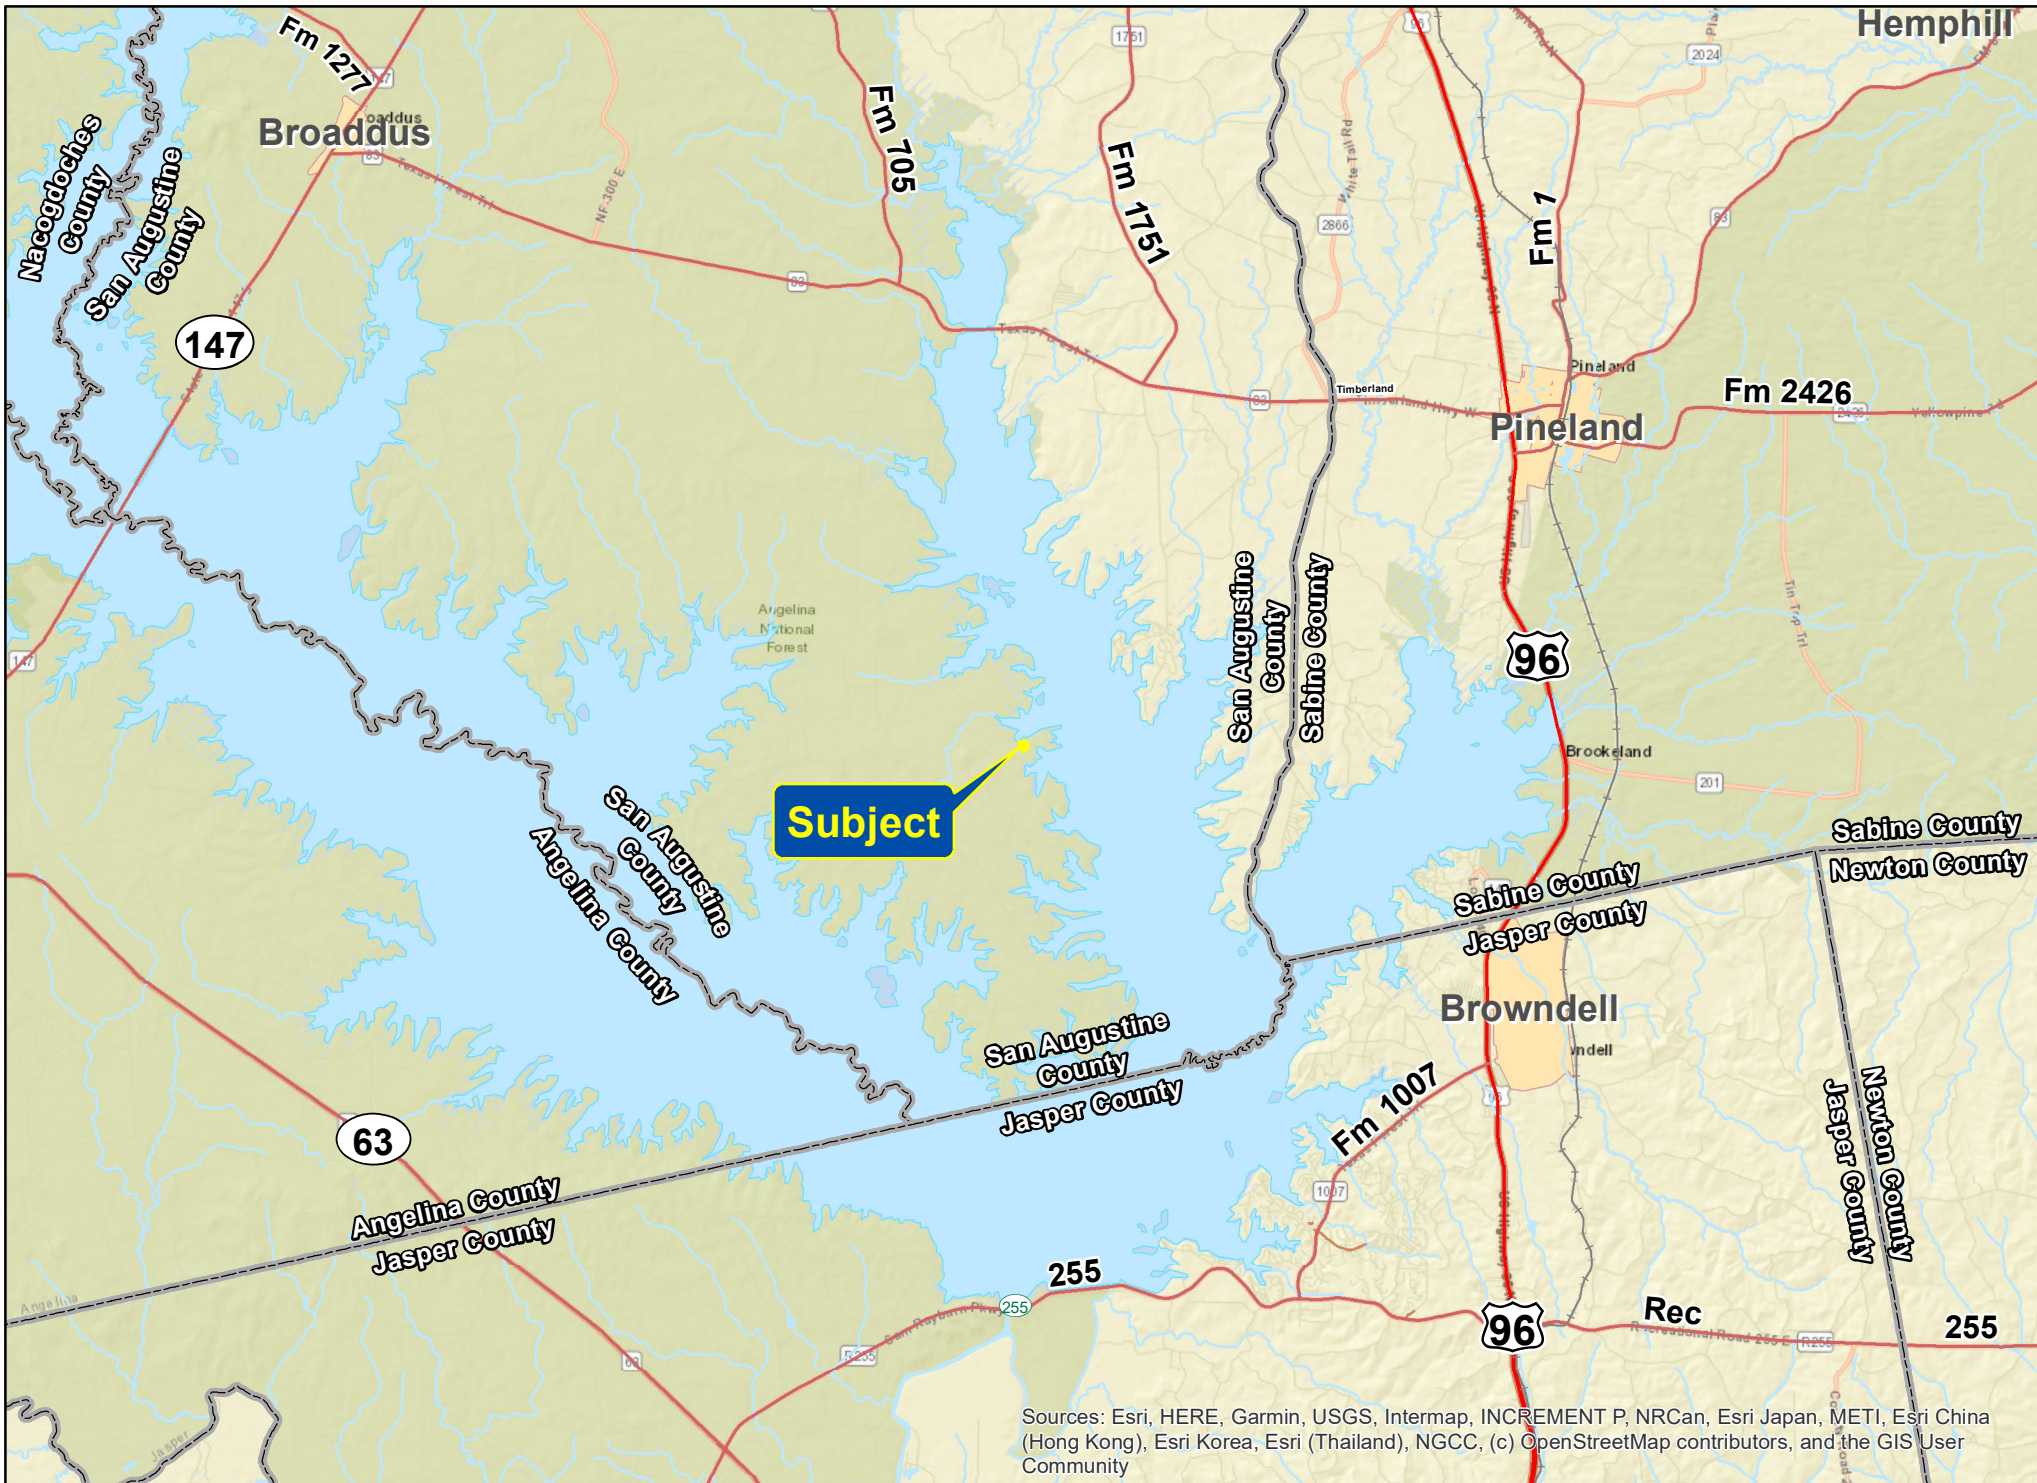

Sources: Esri, HERE, Garmin, USGS, Intermap, INCREMENT P, NRCan, Esri Japan, METI, Esri China (Hong Kong), Esri Korea, Esri (Thailand), NGCC, (c) OpenStreetMap contributors, and the GIS User Community

5 Acres | Lost Wood Point | San Augustine Co., Texas

For illustration purposes only.

Subject

Sources: Esri, HERE, Garmin, USGS, Intermap, INCREMENT P, NRCan, Esri Japan, METI, Esri China (Hong Kong), Esri Korea, Esri (Thailand), NGCC, (c) OpenStreetMap contributors, and the GIS User Community

5 Acres | Lost Wood Point | San Augustine Co., Texas

For illustration purposes only.

Sources: Esri, HERE, Garmin, USGS, Intermap, INCREMENT P, NRCan, Esri Japan, METI, Esri China (Hong Kong), Esri Korea, Esri (Thailand), NGCC, (c) OpenStreetMap contributors, and the GIS User

5 Acres | Lost Wood Point | San Augustine Co., Texas

For illustration purposes only.