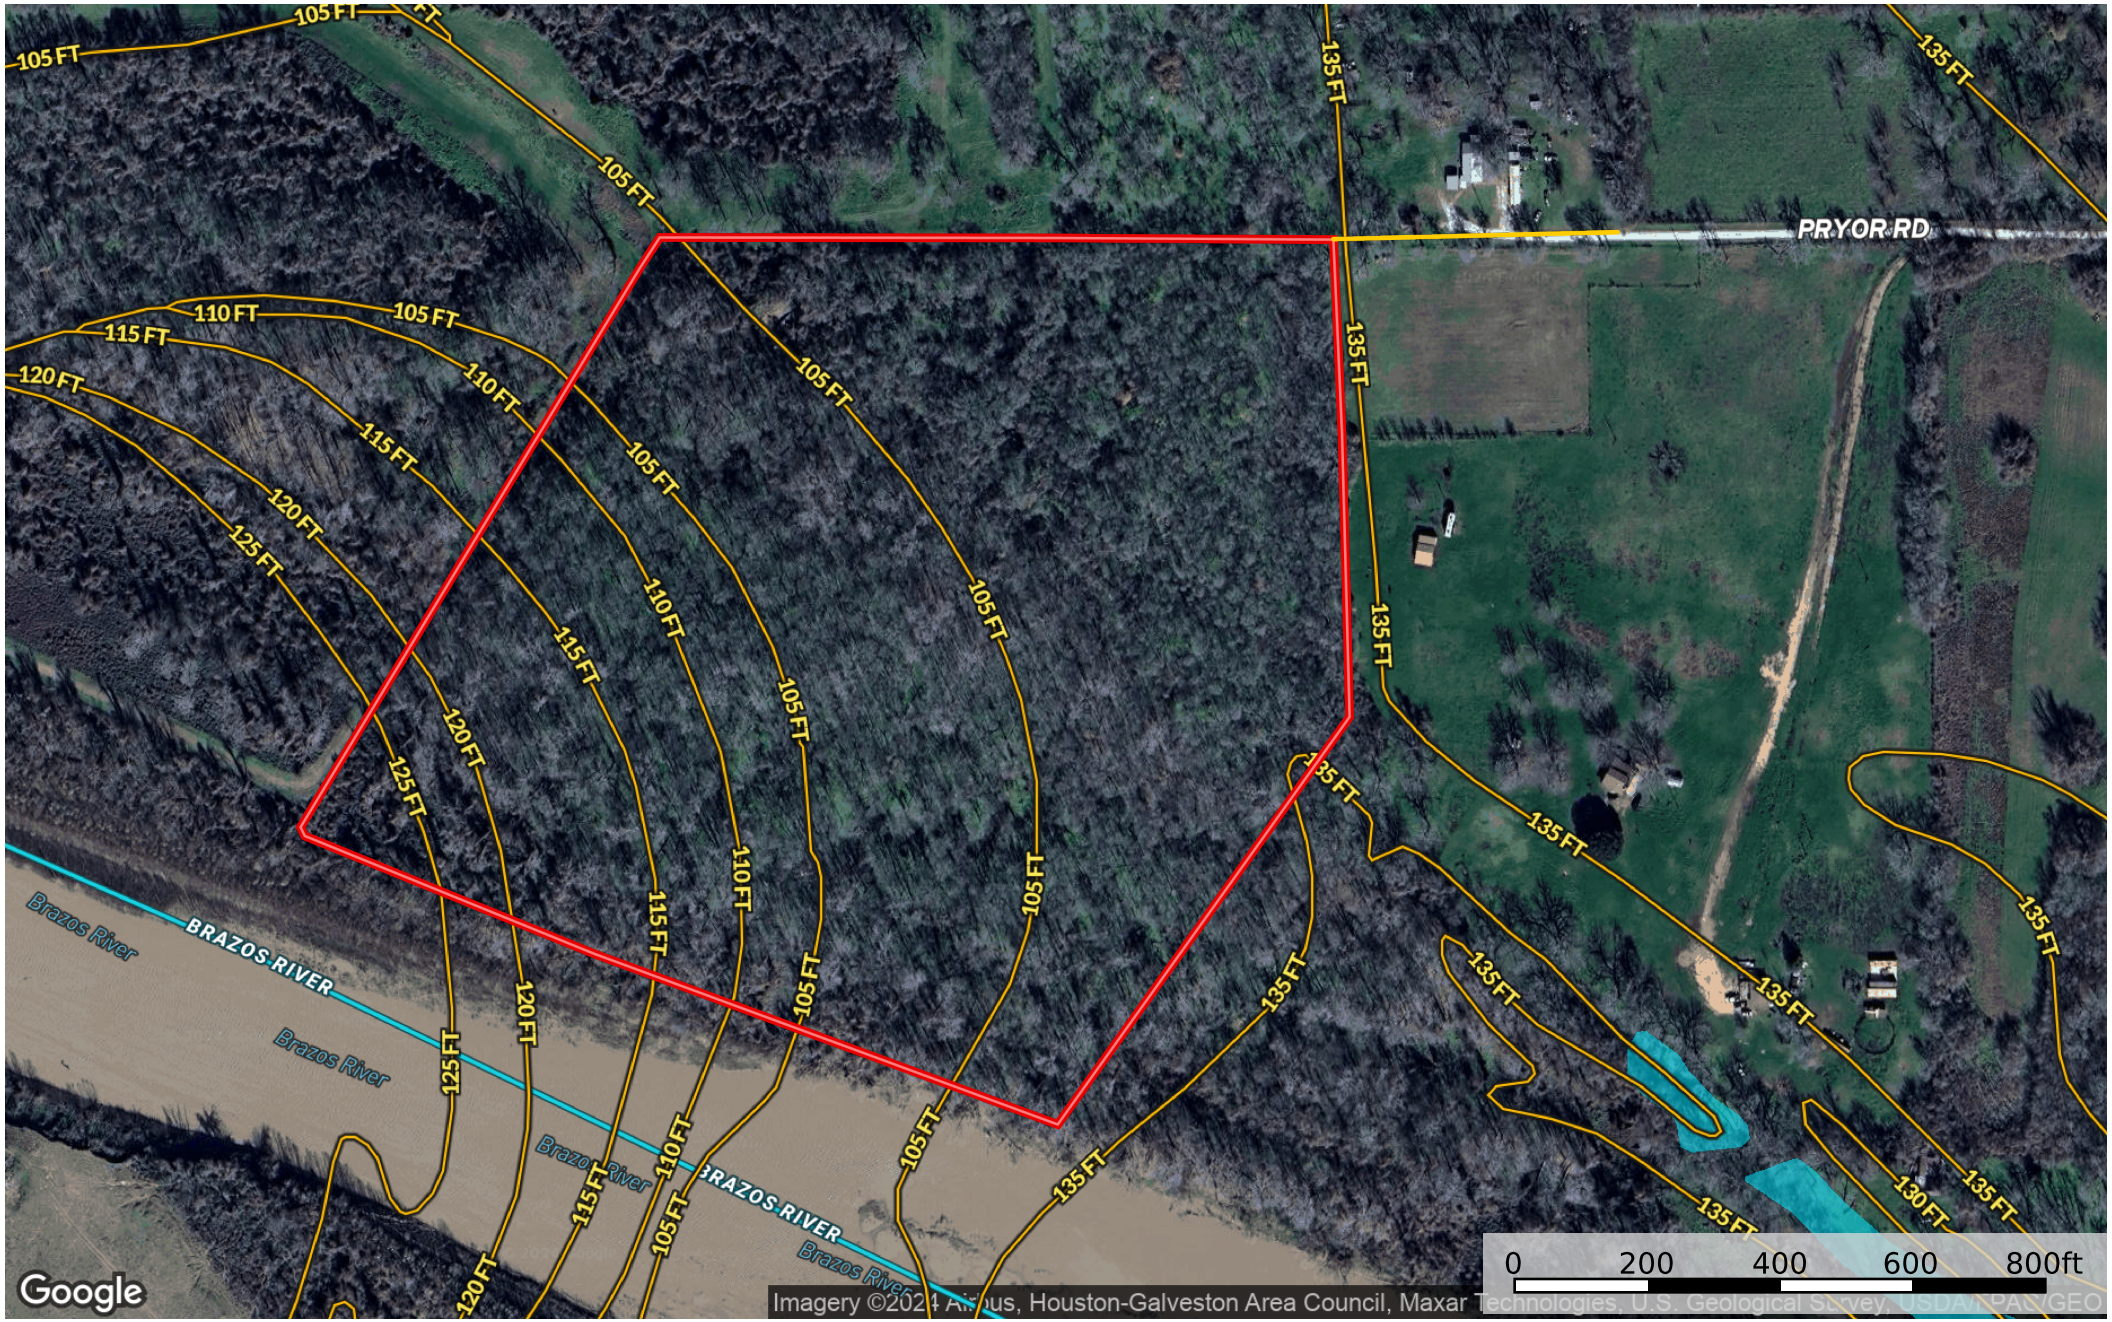

# 34.148 Acres Pryor Road Esmt Brookshire

Waller County, Texas, 34.148 AC +/-

- Primary Road
- Boundary
- Stream, Intermittent
- River/Creek
- Water Body

Melanie Moore  
P: (979) 224-4501

[www.armstrongpropertiestx.com](http://www.armstrongpropertiestx.com)