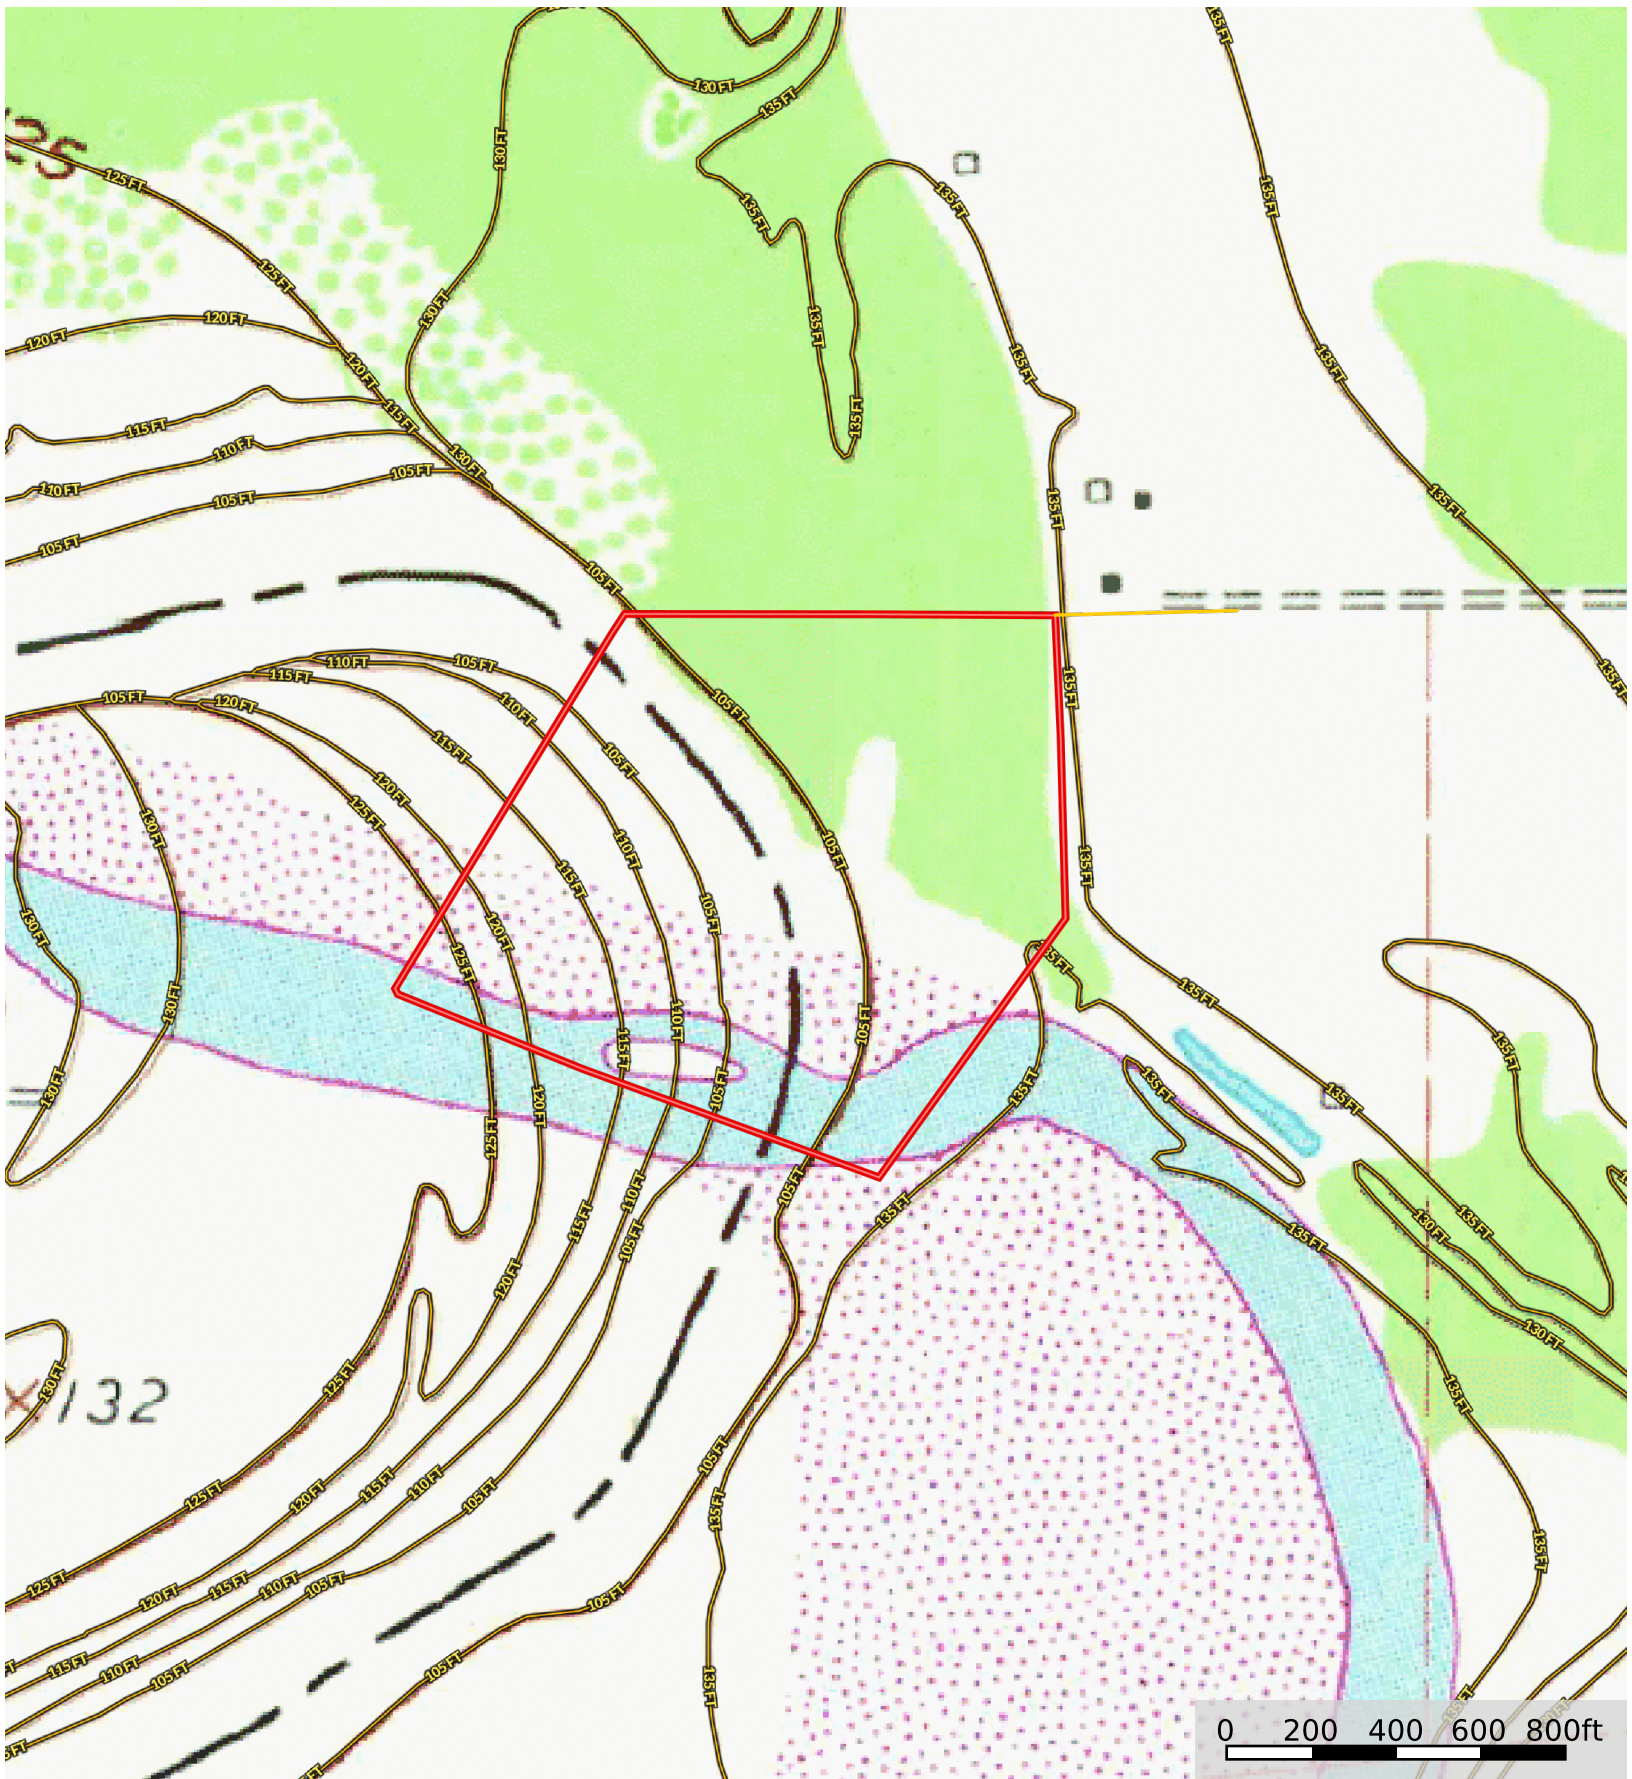

34.148 Acres Pryor Road Esmt Brookshire

Waller County, Texas, 34.148 AC +/-

— Primary Road ◻ Boundary