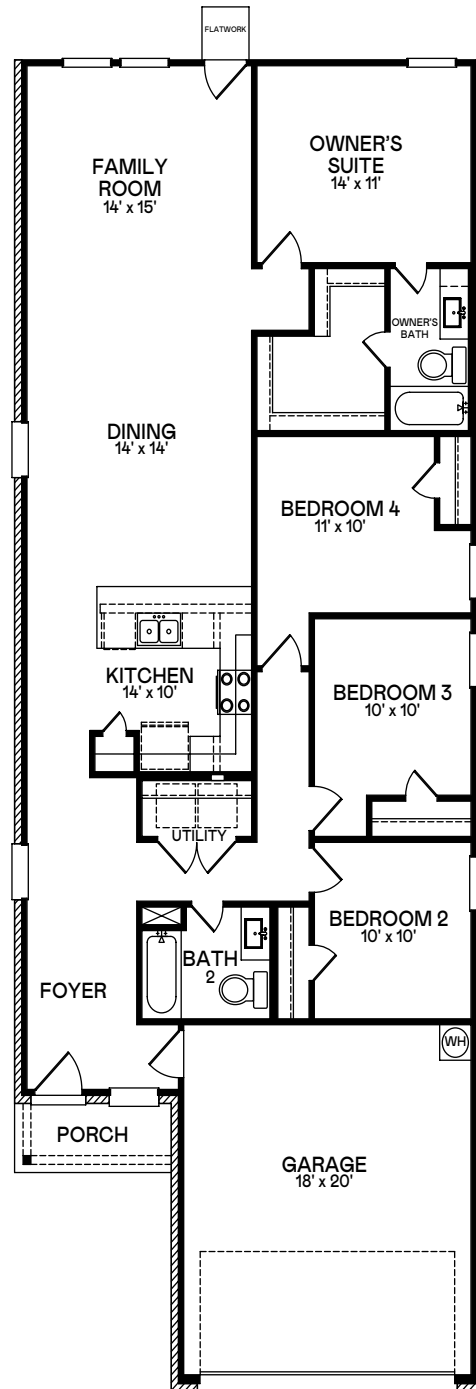

Camellia 2026

Cottage Collection

1,683 sq ft

1-story

4 beds · 2 baths

2-car garage

Elevation A

Elevation B

Elevation C

Camellia 2026

Cottage Collection

1,683 sq ft

1-story

4 beds · 2 baths

2-car garage

First Floor