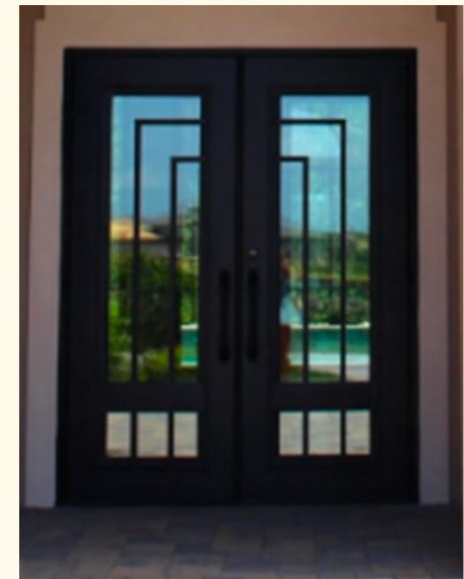

**METAL DESIGN-GLASS
OPACITY WILL NEED TO BE
DETERMINED ON CLEAR OR
PRIVACY**