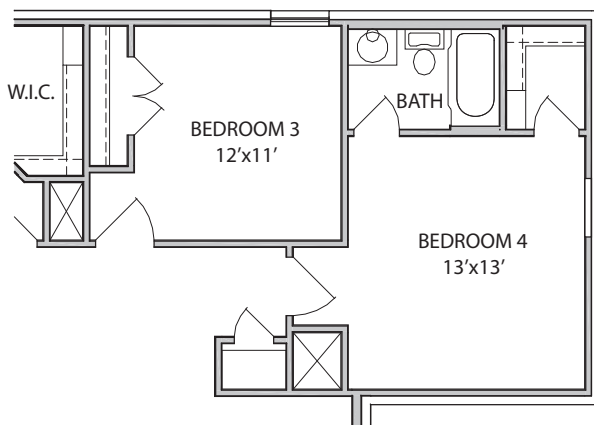

THE BECKENHAM • 2,502 Sq. Ft.

- 4 Bedrooms
- 2.5-3.5 Baths
- Large Walk-In Closet in Master Bedroom
- Large Game Room

All square footage is approximate. Anglia Homes reserves the right to change specifications and designs without notice.

THE BECKENHAM • 2,502 Sq. Ft.

Elevation A

Elevation B

All elevations and floor plan renderings may vary due to community specific Deed Restrictions, Building Code Requirements or Subdivision Builder Requirements as listed on Design Feature Sheet.