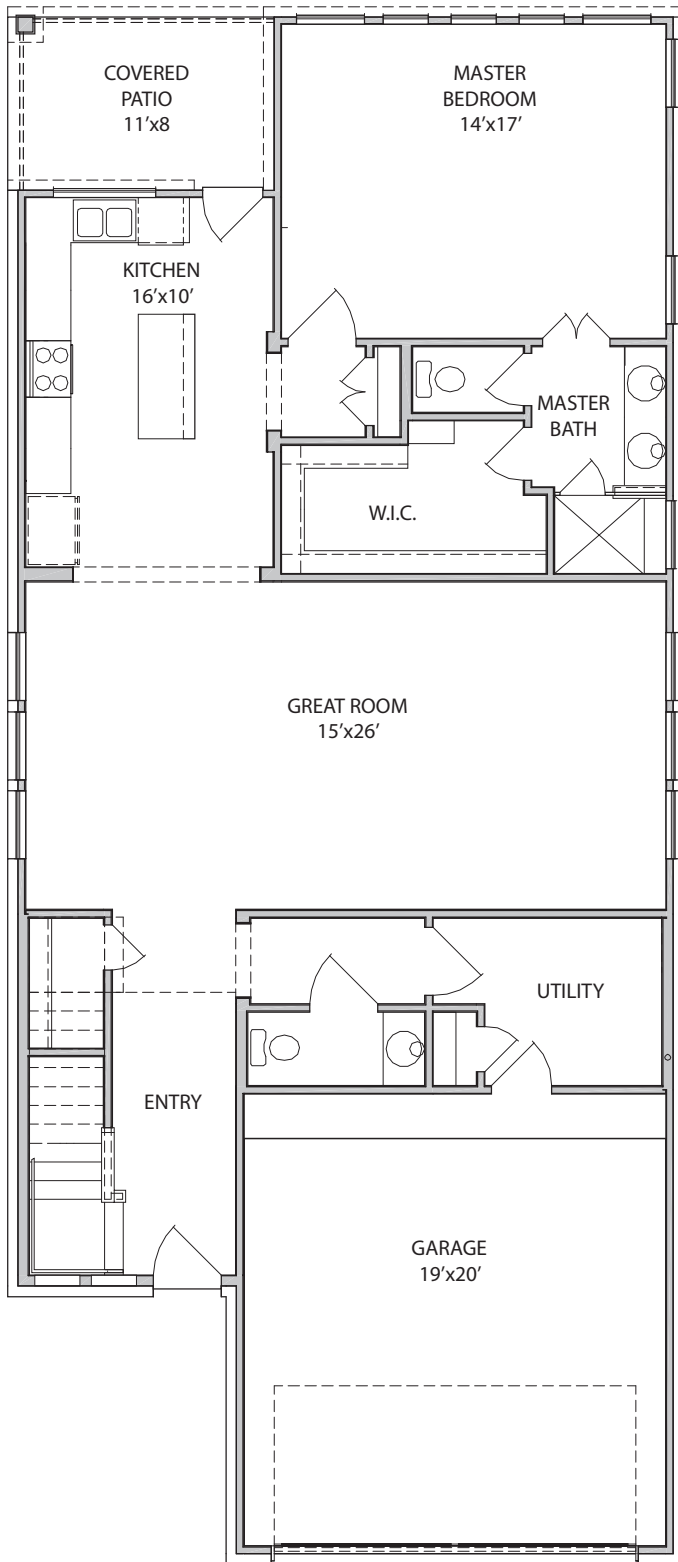

THE BECKENHAM • 2,502 Sq. Ft.

- 4 Bedrooms
- 2.5-3.5 Baths
- Large Walk-In Closet in Master Bedroom
- Large Game Room

All square footage is approximate. Anglia Homes reserves the right to change specifications and designs without notice.

THE BECKENHAM • 2,502 Sq. Ft.

Elevation A

Elevation B

All elevations and floor plan renderings may vary due to community specific Deed Restrictions, Building Code Requirements or Subdivision Builder Requirements as listed on Design Feature Sheet.