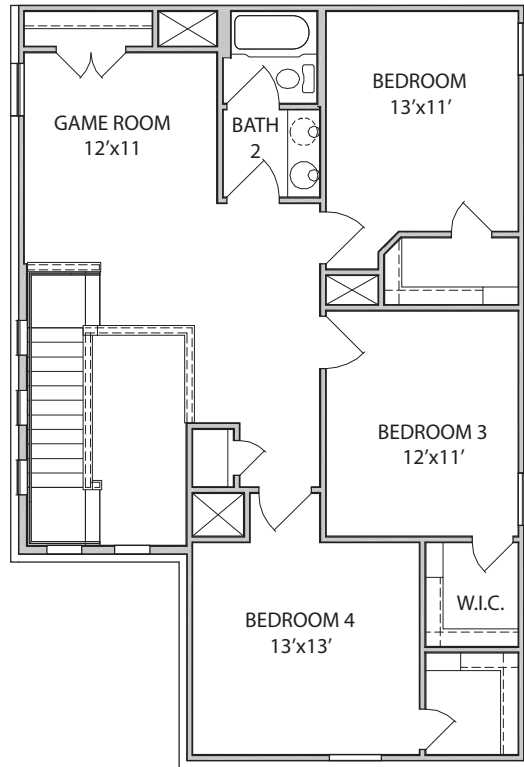

THE BECKENHAM • 2,502 Sq. Ft.

- 4 Bedrooms
- 2.5-3.5 Baths
- Large Walk-In Closet in Master Bedroom
- Large Game Room

All square footage is approximate. Anglia Homes reserves the right to change specifications and designs without notice.

THE BECKENHAM • 2,502 Sq. Ft.

Elevation A

Elevation B

All elevations and floor plan renderings may vary due to community specific Deed Restrictions, Building Code Requirements or Subdivision Builder Requirements as listed on Design Feature Sheet.